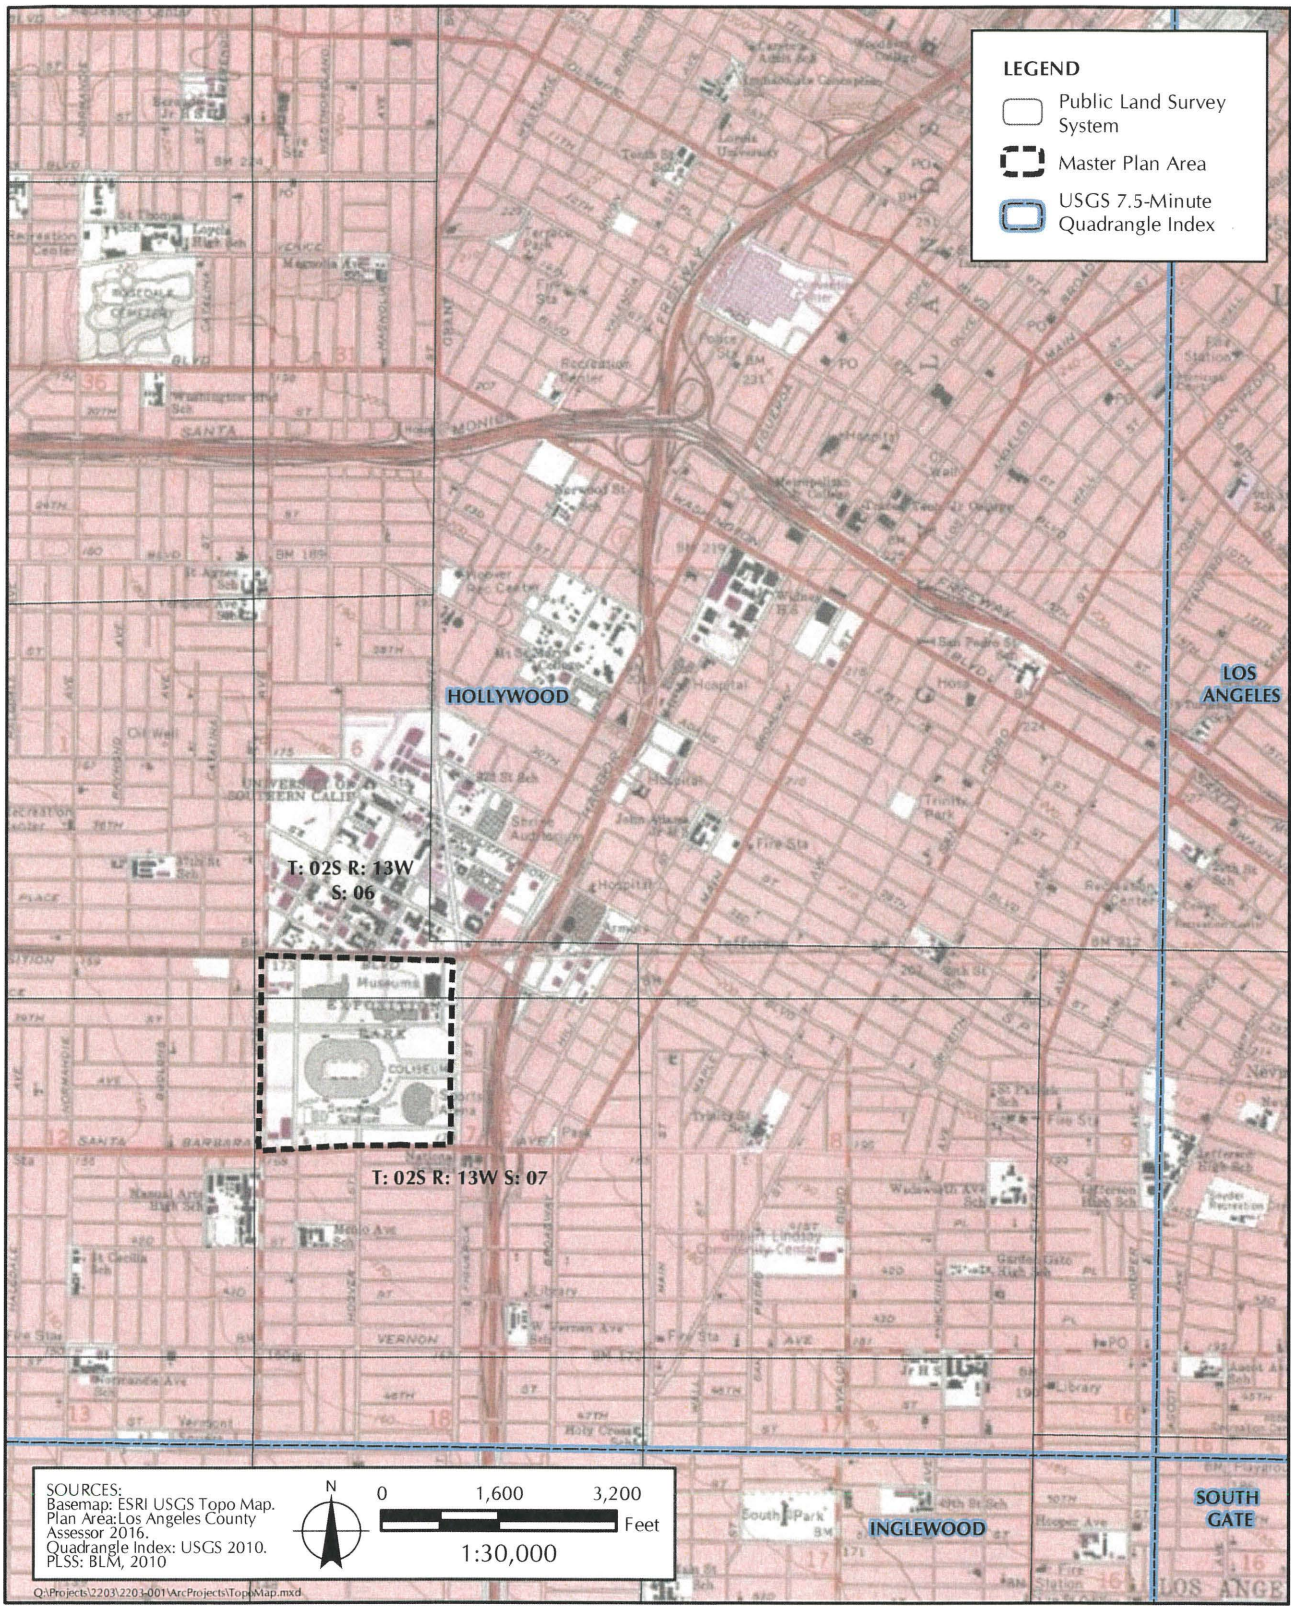

T (Township): 02S, 02S
R (Range): 13W, 13W
S (Section): 07, 06

Figure 1
Topographic Map with USGS 7.5-minute Index