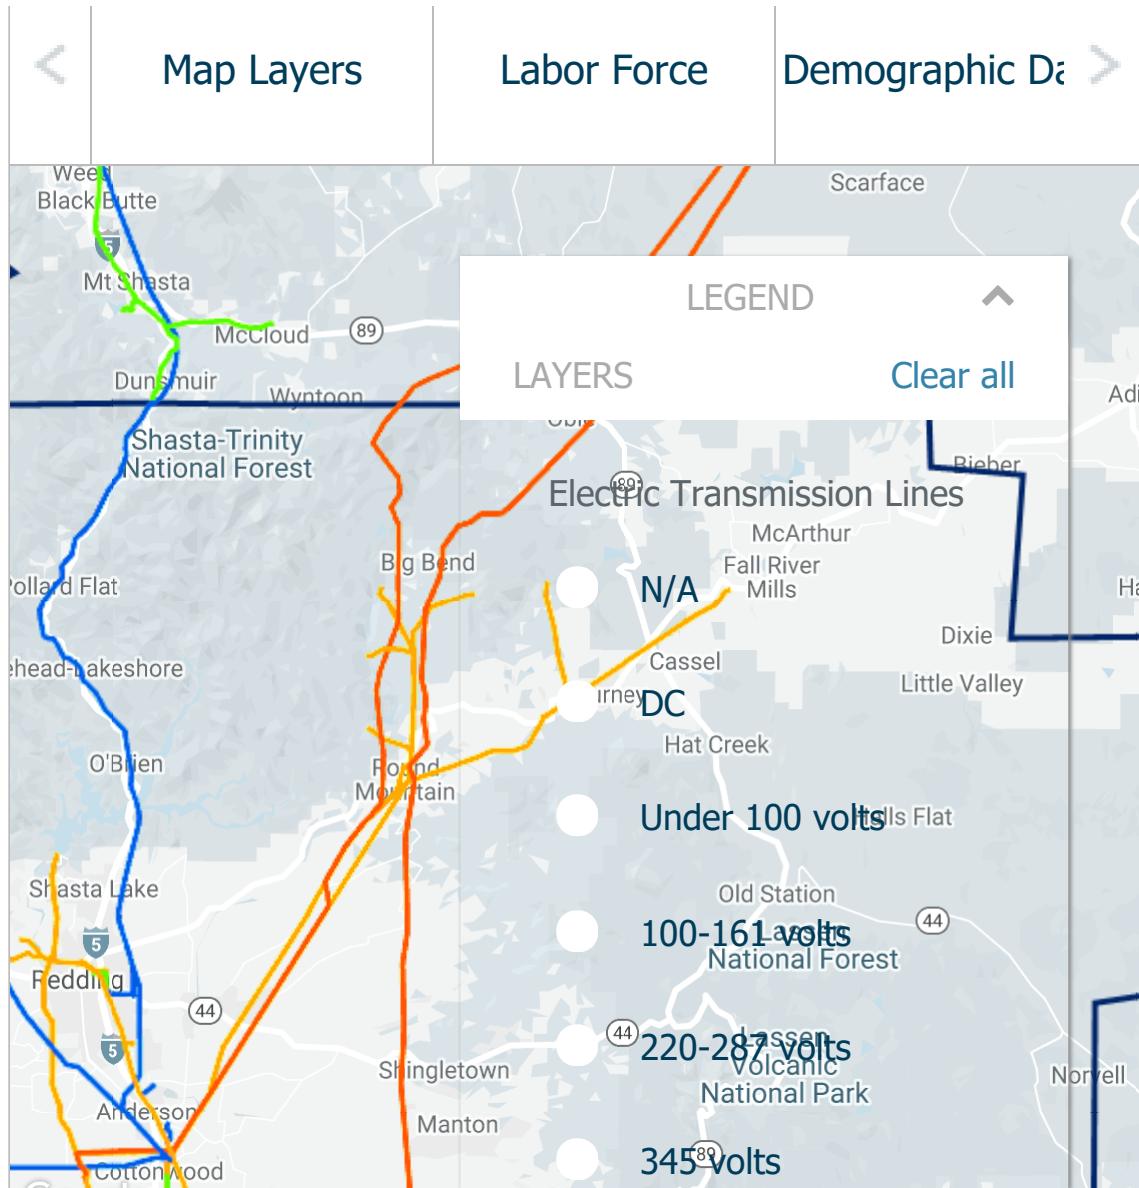

EMERGENCIES

Economic Development Site Tool

Need to know where PG&E utilities are buried?
[Visit our 811 page.](#)

Visualize data with our easy-to-use site tool

Map demographic variables and GIS data related to growing or expanding in the PG&E California service territory.

To view PG&E territory boundaries and Economic Development Rate details, click on **Map Layers**, then **PG&E Data**.

The screenshot shows a search interface with a circular refresh icon on the left. The main search area contains a text input field with the placeholder text "Enter a City, County or Region" and a small downward-pointing triangle below it. To the right of the input field are two buttons: "Share" and "Address".