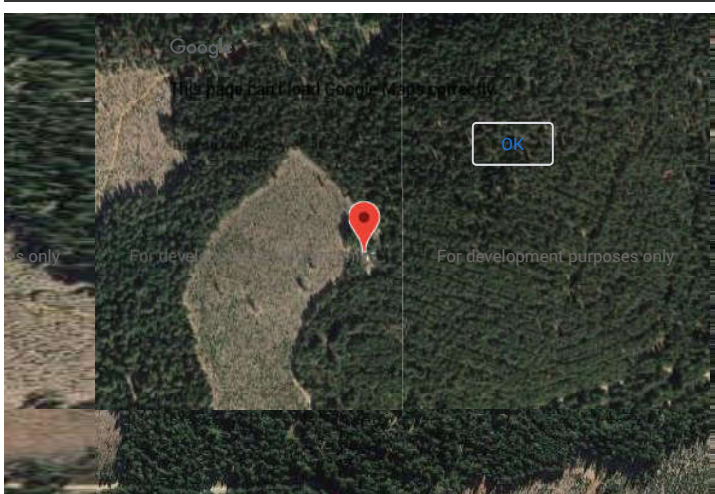

Write a Lease Review

This Site Wouldn't Be Possible Without Contributions From Cell Site Owners Like You. If You Have a Lease, Please Leave a Review.

CELLRECEPTION

HOME

COVERAGE

TOWERS

SELL A CELL SITE

EXPLAINING RECEPTION

Home > Towers > Burney, CA

International Communications Group, Inc. D/B/A Corban Networks Cell Site

Rating

- ☐ 1. Sprint ★★☆☆☆ (2.1 stars / 15 Reviews)
- ☐ 2. AT&T ★★☆☆☆ (1.5 stars / 47 Reviews)
- ☐ 3. Verizon ★★☆☆☆ (1.5 stars / 46 Reviews)
- ☐ 4. T-Mobile ★☆☆☆☆ (1 stars / 15 Reviews)

Towers

- ☐ Sprint Towers
- ☐ AT&T Towers
- ☐ Verizon Towers
- ☐ T-Mobile Towers

Total Coverage ★★☆☆☆ (1.6 stars / 137 Reviews)

All Towers

Search

City --

Are You an Broker?

Want to appear here? [Contact](#) us to find out how.

Antenna Structure

Structure Type: Free standing or guyed structure

Location

Latitude / Longitude: 40.778500 / -121.850056
Street: 4.75 Miles East Of Cedar Creek
City, State: [Burney, CA](#)

Height

Overall Height Above Ground: 47.5 meters
45.7 meters

Sign Up to Our Newsletter

Sign up and get articles sent to your inbox. See [Sample](#)