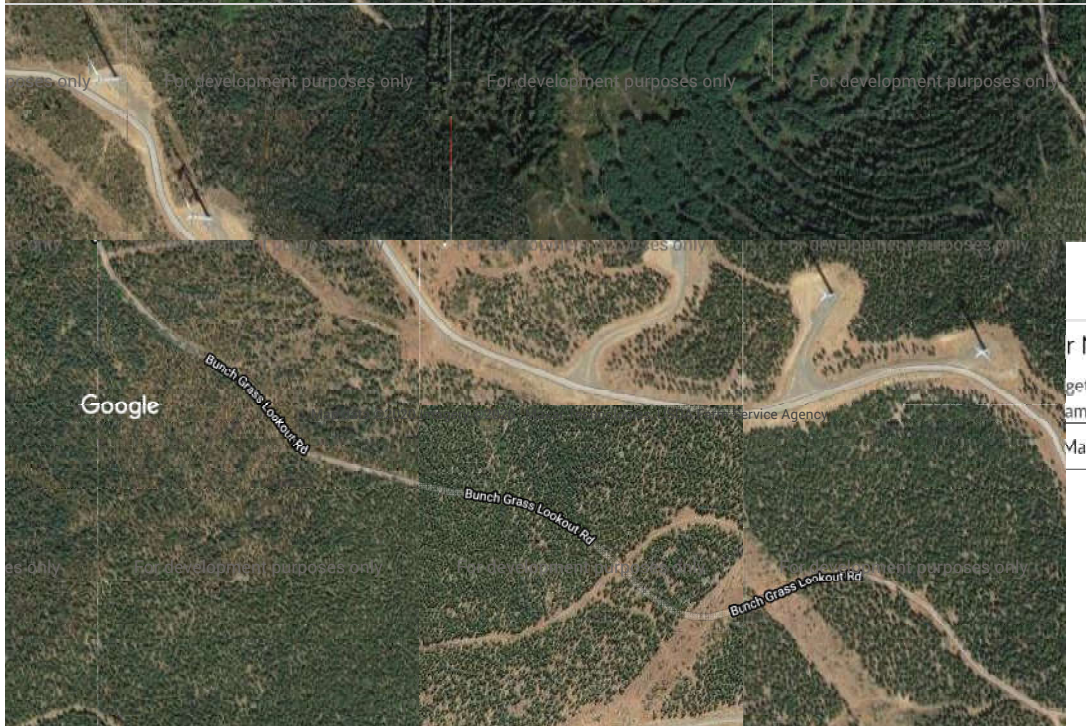

ve big  
rance?

Newsletter  
get articles sent to your  
sample  
Mail

Appurtenances:  
Elevation of Site Above Mean Sea Level: 1614.2 meters  
Overall Height Above Mean Sea Level: 1656.9 meters