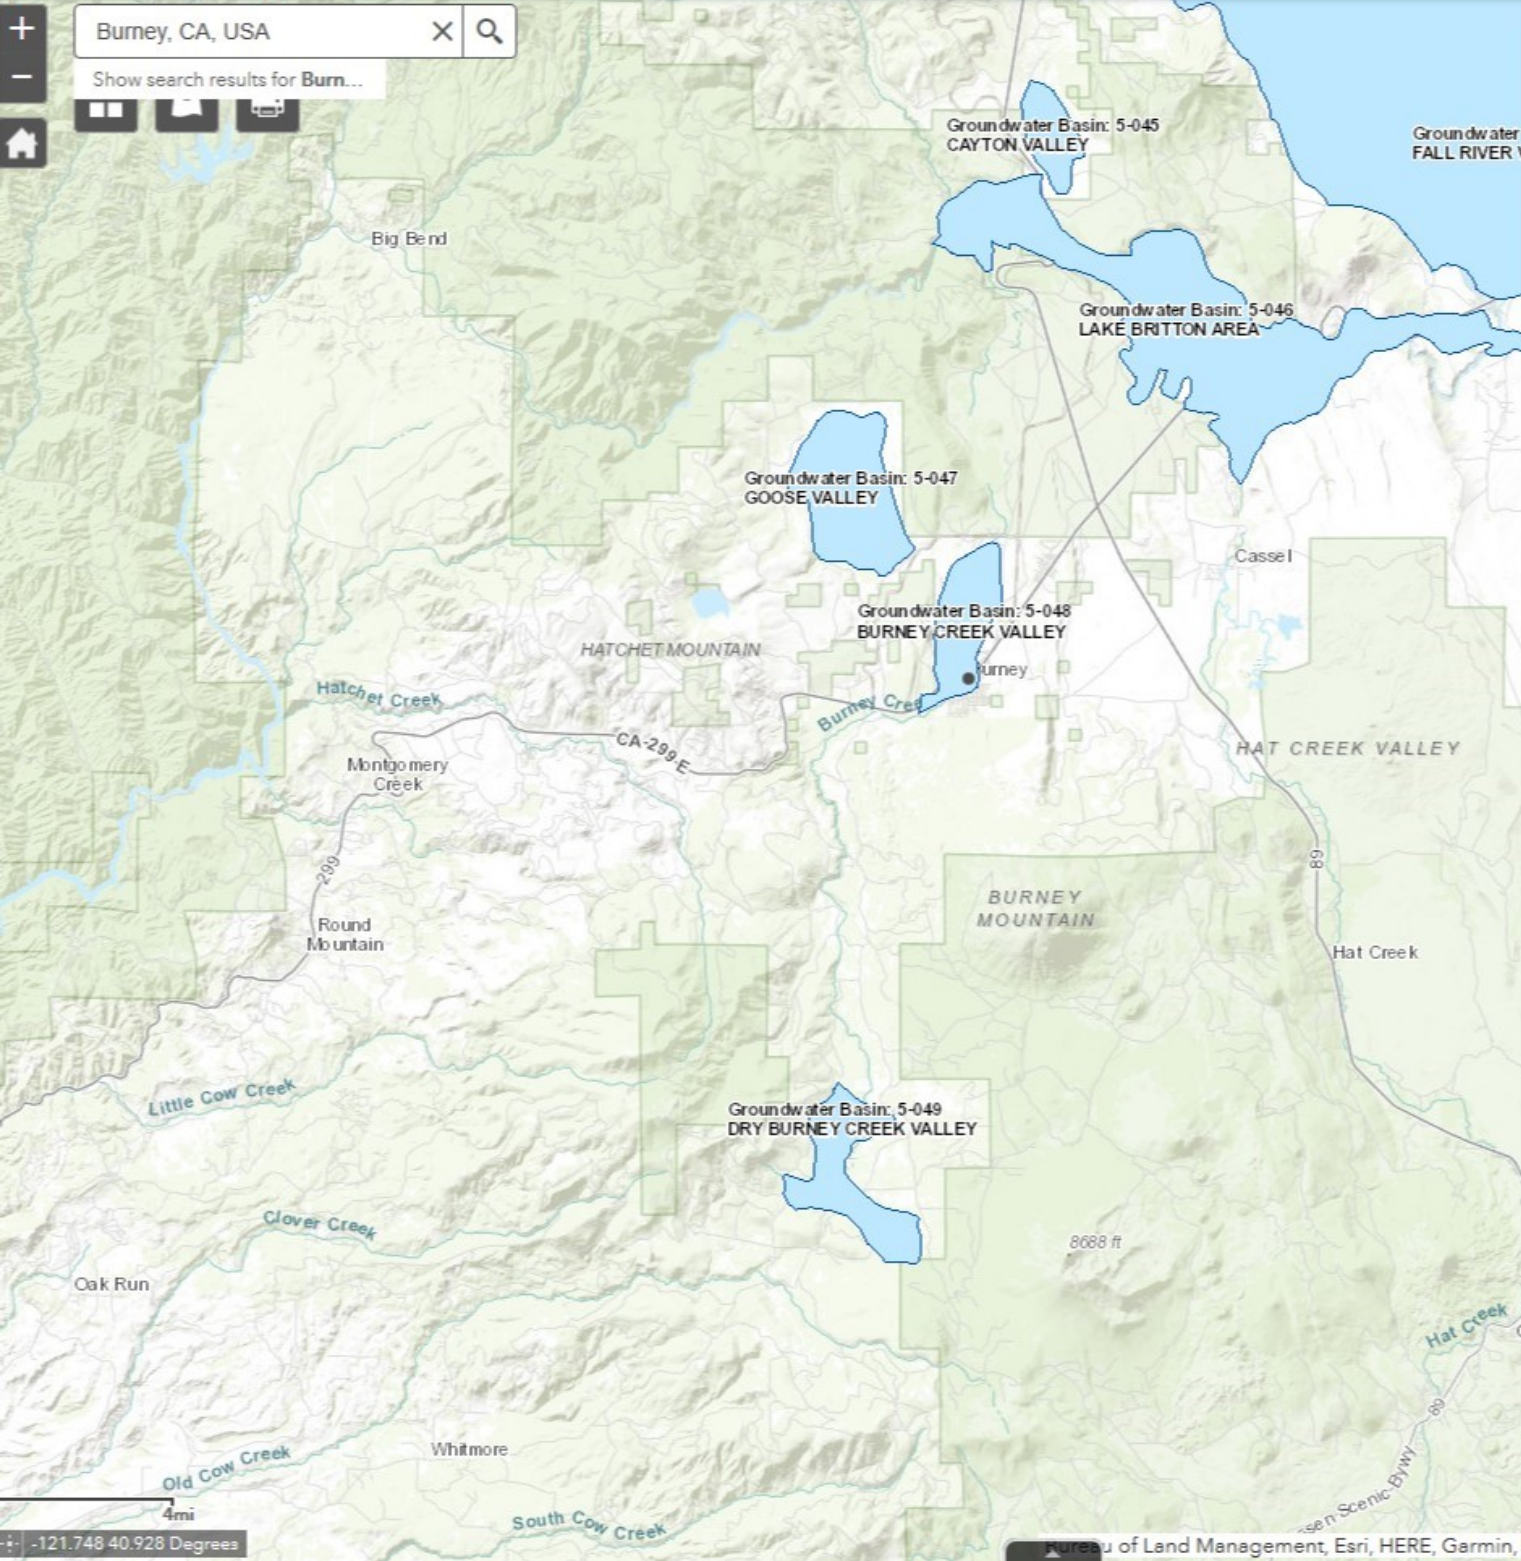

Search: Burney, CA, USA

Show search results for Burn...

### View Layers

- Tribal Trust Land Tracts - Bureau of Indian Affairs
- California Counties
- Proposition 1 Funding Areas
- Hydrologic Regions
- DWR Region Offices
- Legal Delta
- California Jurisdictional Dams
- SWRCB Regional Boards
- CDFW Land Ownership, State Parks, State Refuges, and Conservation Easements
- California Protected Areas Database
- Flood Local Maintenance Areas
- State Plan of Flood Control Planning Areas
- Federal Lands - Data from Bureau of Land Management
- Areas Adjudicated for Groundwater Use
- Critically Overdrafted Groundwater Basins
- Bulletin 118 Groundwater Basins
- IRWM Regions
- Water Districts
- Detailed Analysis Units by County (DAUCO)
- Water Plan Planning Areas
- Watershed Boundary Dataset
- Disadvantaged Communities - Block Group 2016
- Disadvantaged Communities - Tract 2016