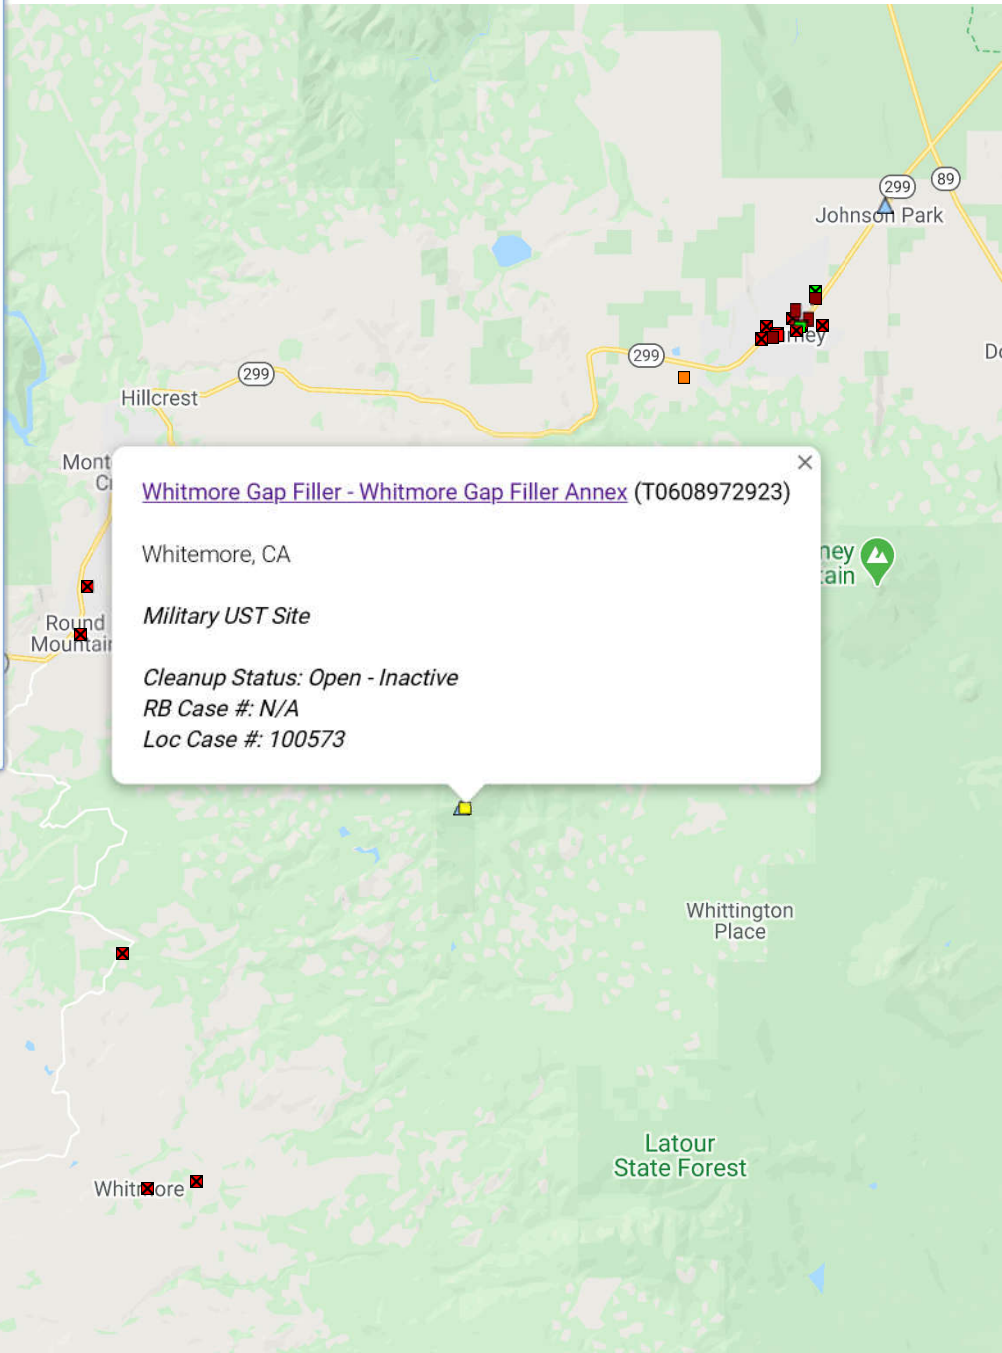

shasta county, ca

Map Address

# GEOTRACKER

Sites and Facilities - [INFO](#)

Cleanup Sites

- LUST Cleanup Sites
- Cleanup Program Sites
- Military Cleanup Sites
- ▲ DTSC Cleanup Sites

Permitted Facilities

- Waste Discharge Requirements (WDR) Sites
- Permitted USTs - [INFO](#)
- ▲ DTSC Hazardous Waste Sites

■ Irrigated Lands Regulatory

2 km

Map [Report a map error](#)

**SITES CURRENTLY VISIBLE ON MAP**