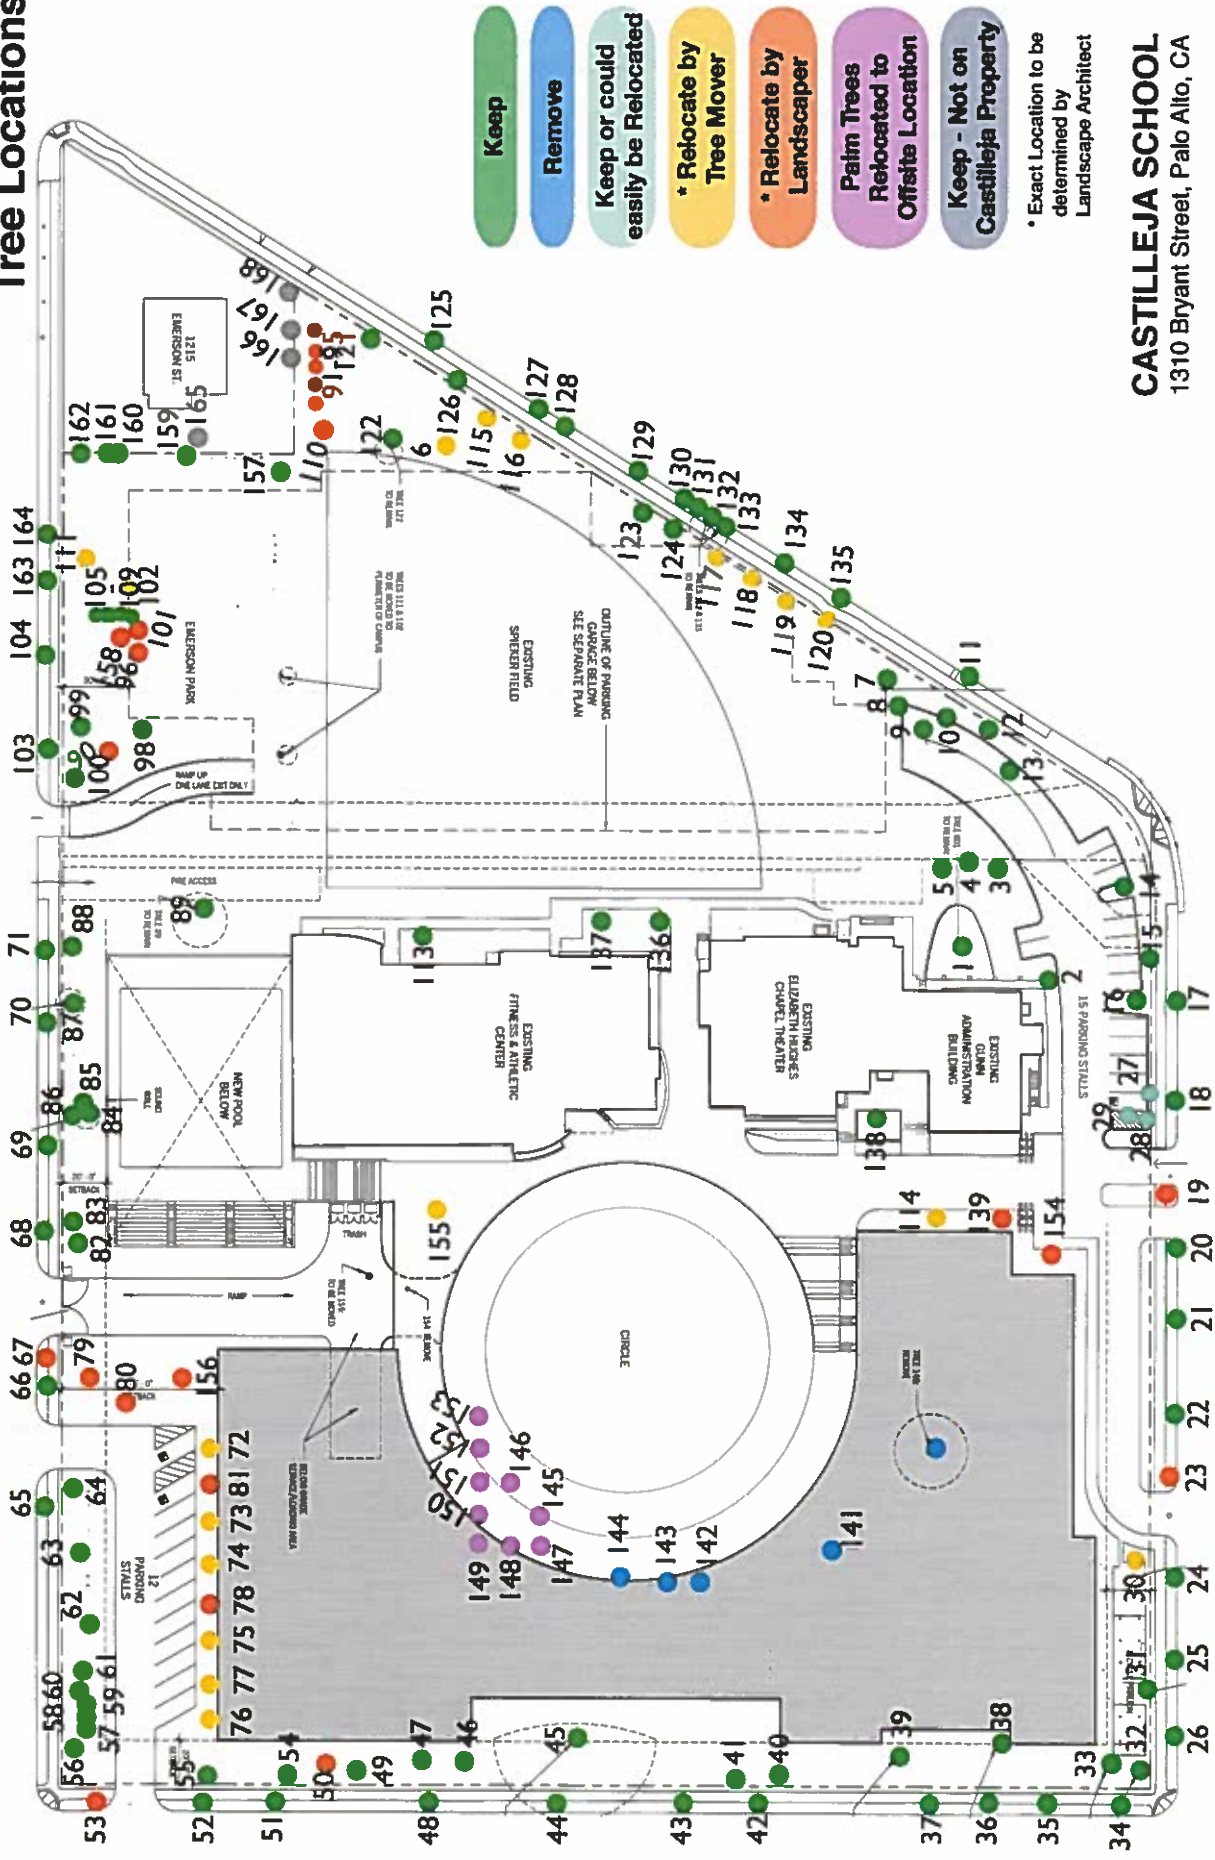

Original Tree Locations

CASTILLEJA SCHOOL
 1310 Bryant Street, Palo Alto, CA

Phase II Tree Locations

CASTILLEJA SCHOOL
1310 Bryant Street, Palo Alto, CA

- Keep**
 - Remove**
 - Keep or could easily be Relocated**
 - * Relocate by Tree Mover**
 - * Relocate by Landscaper**
 - Palm Trees Relocated to Offsite Location**
 - Keep - Not on Castilleja Property**
- * Exact Location to be determined by Landscape Architect