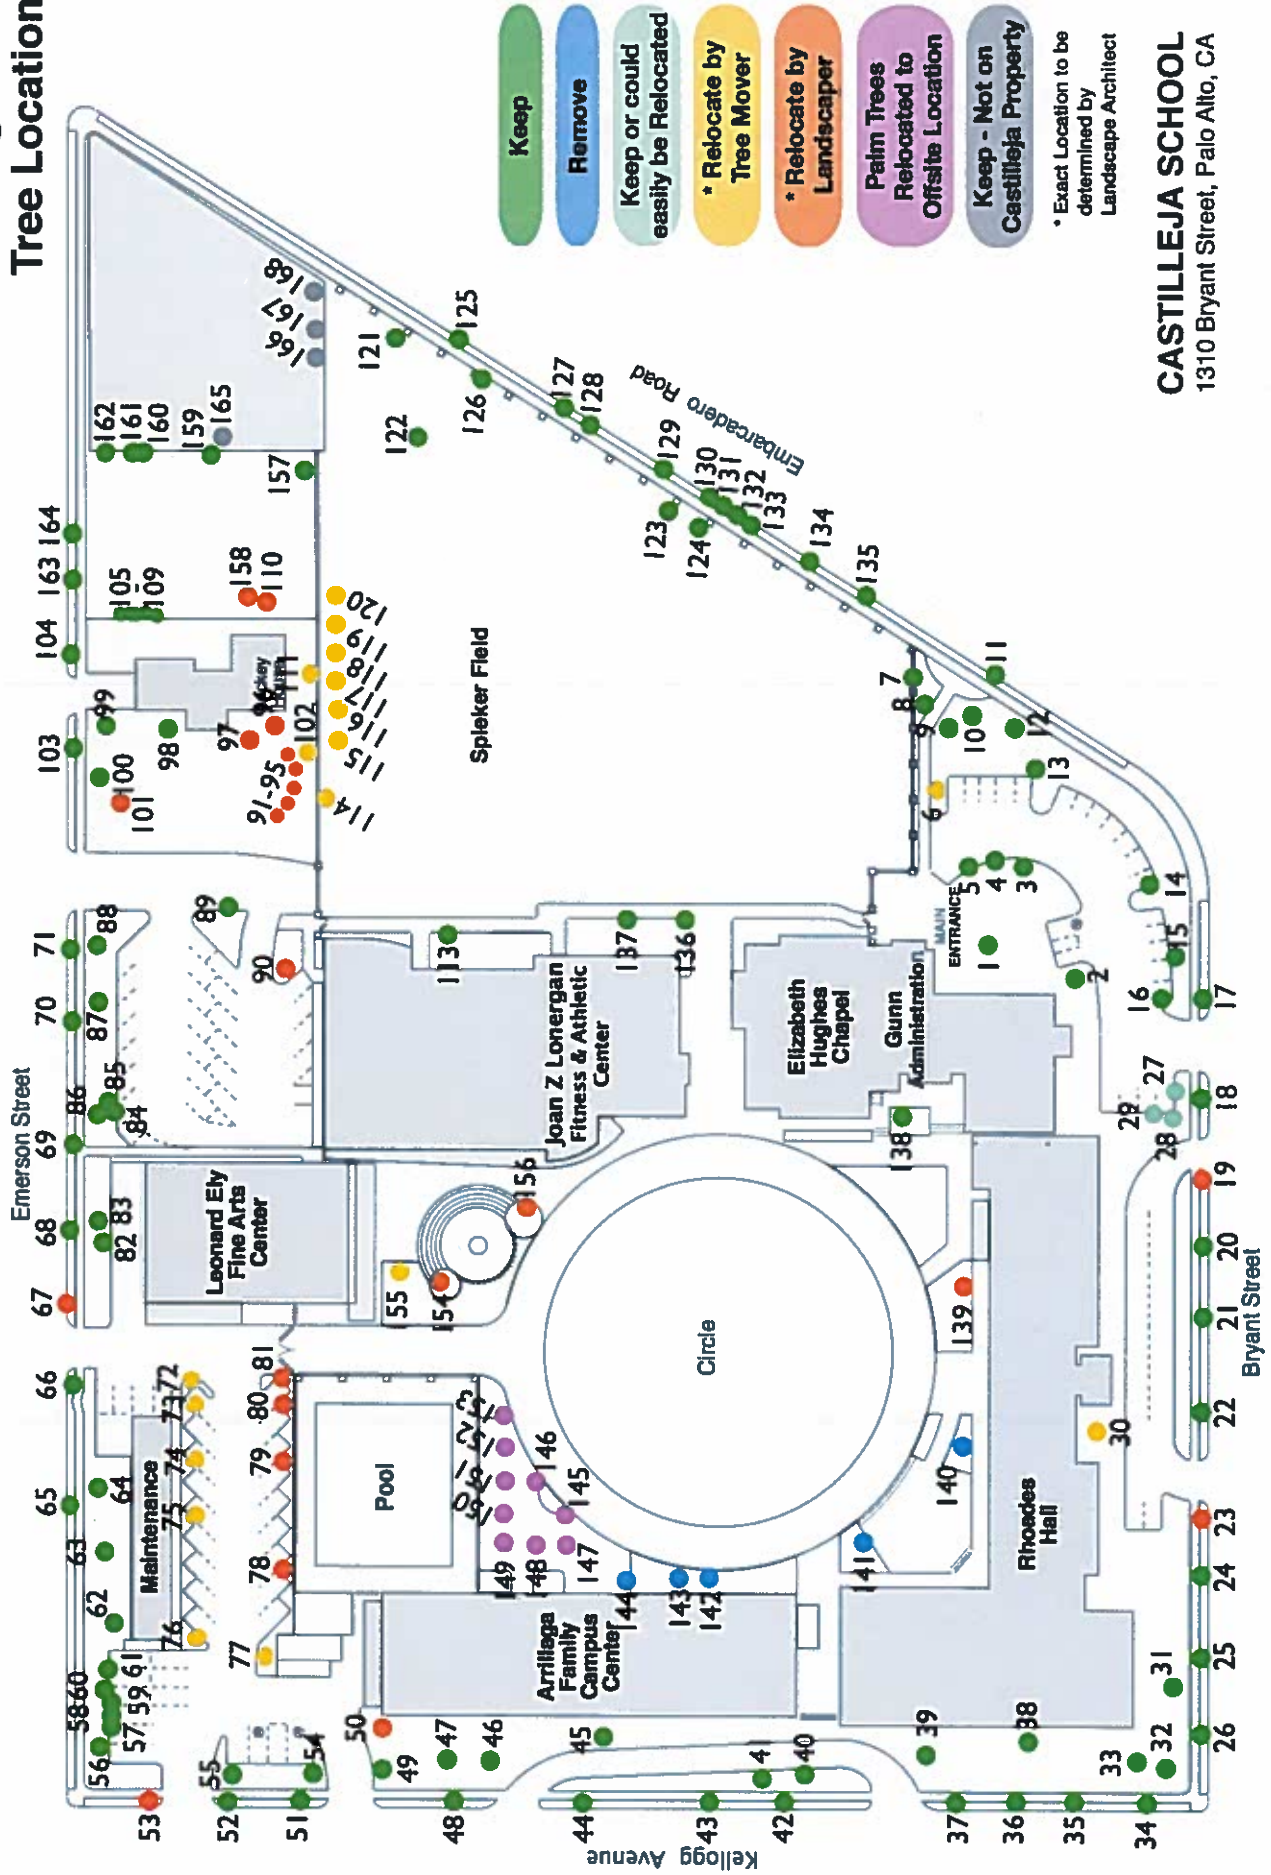

Original Tree Locations

CASTILLEJA SCHOOL
 1310 Bryant Street, Palo Alto, CA

Phase II Tree Locations

CASTILLEJA SCHOOL
1310 Bryant Street, Palo Alto, CA

- Keep**
 - Remove**
 - Keep or could easily be Relocated**
 - * Relocate by Tree Mover**
 - * Relocate by Landscaper**
 - Palm Trees Relocated to Offsite Location**
 - Keep - Not on Castilleja Property**
- * Exact Location to be determined by Landscape Architect