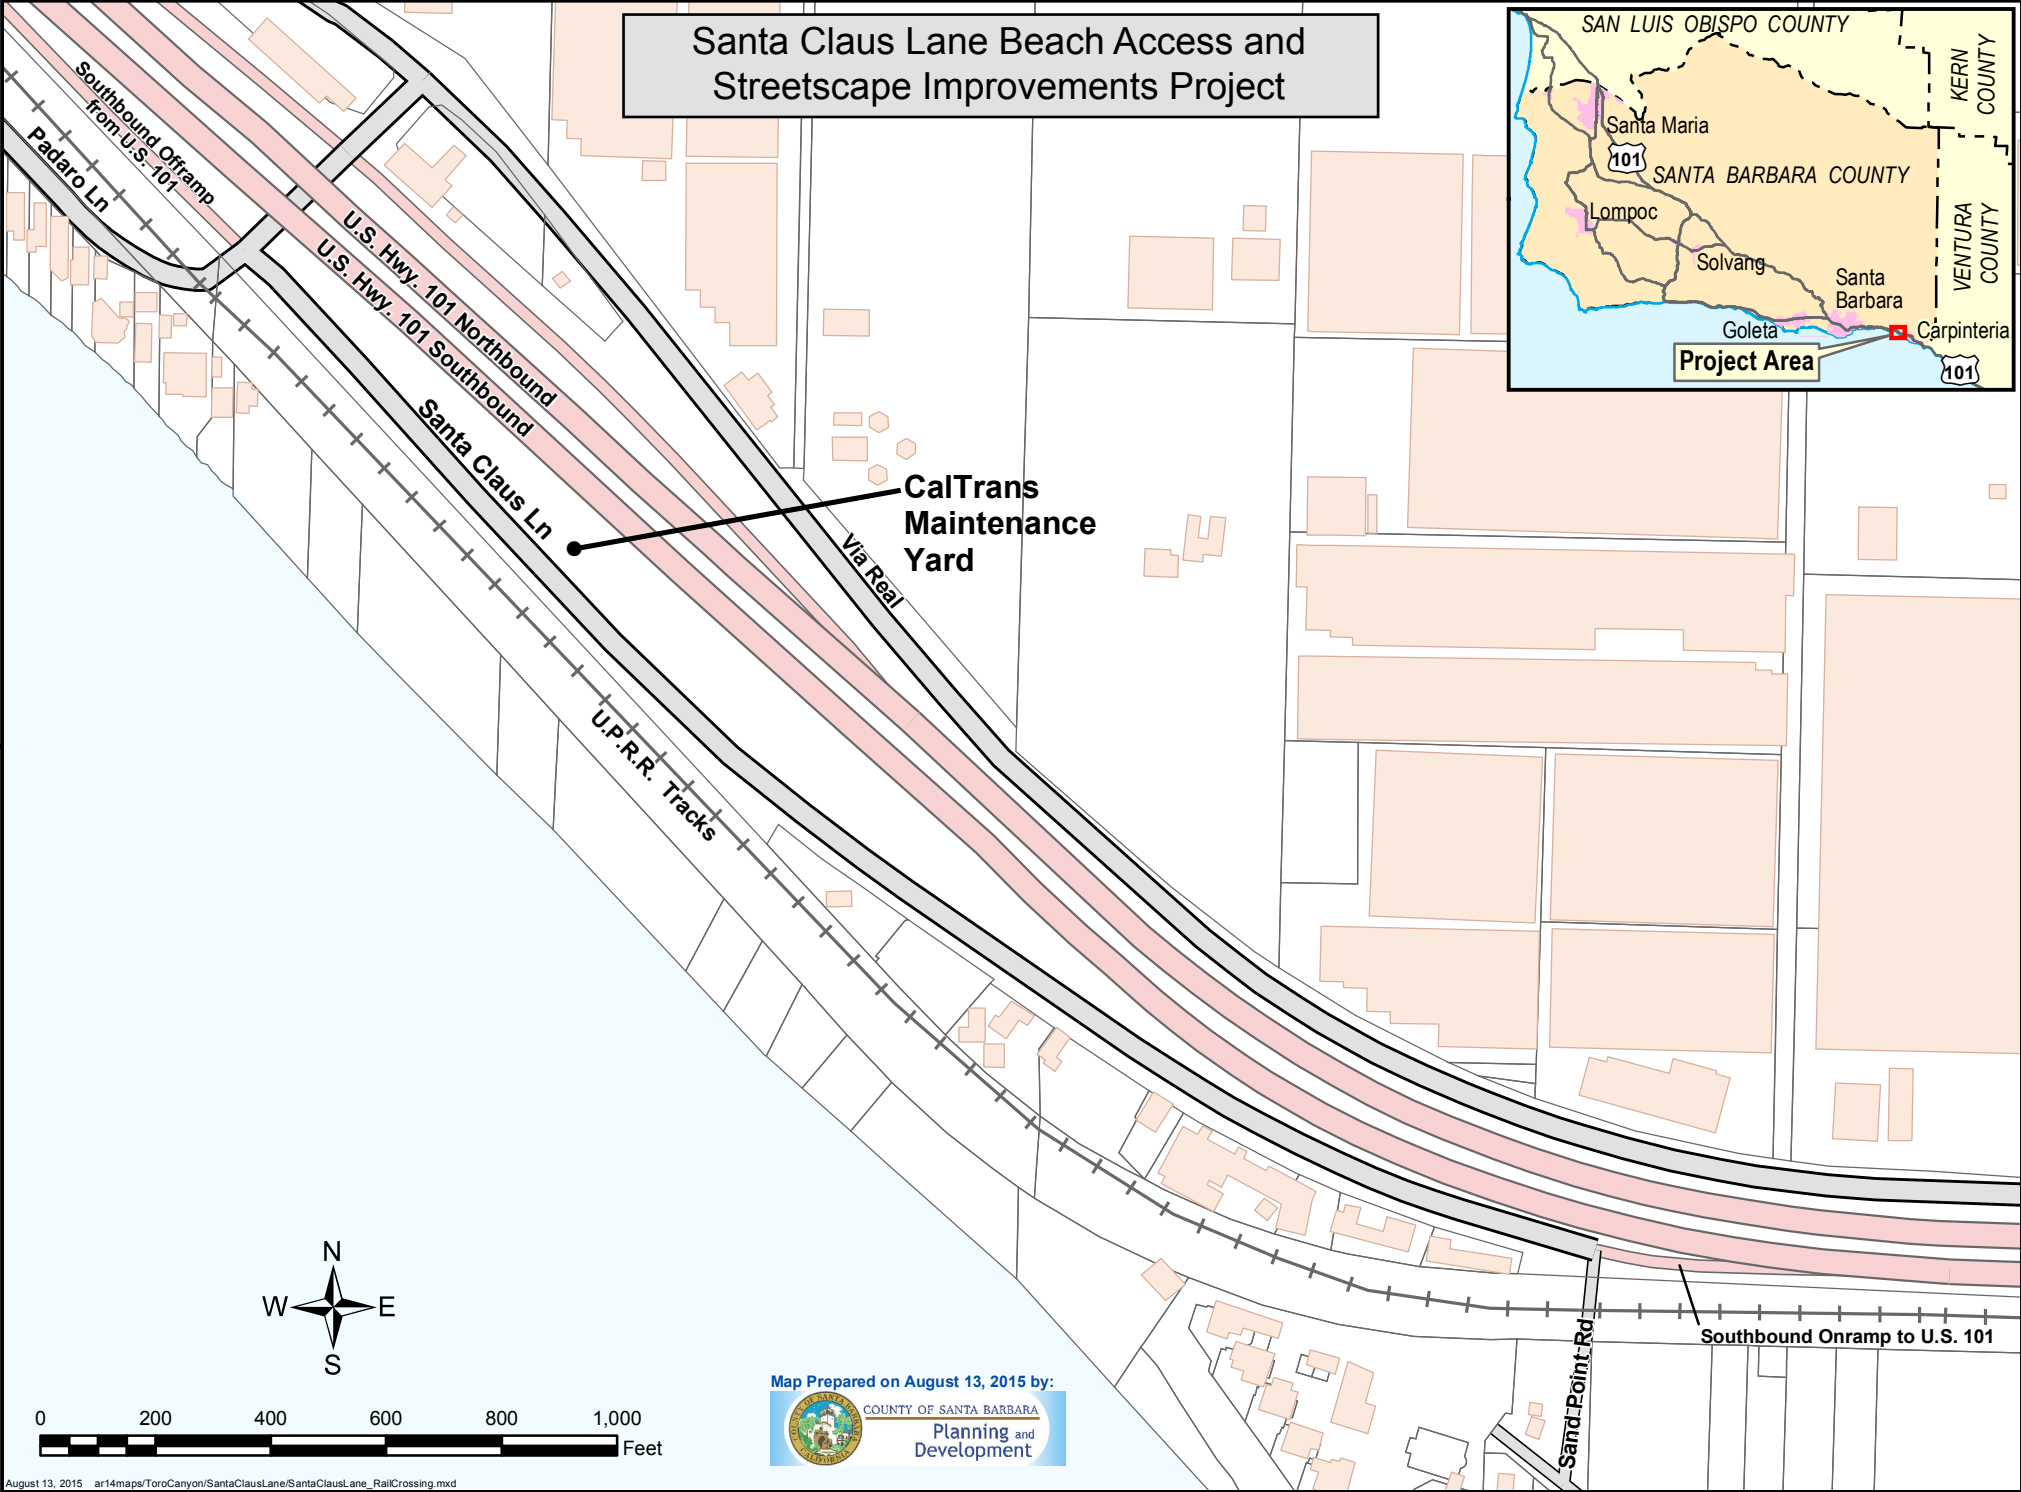

# Santa Claus Lane Beach Access and Streetscape Improvements Project

Map Prepared on August 13, 2015 by:  
COUNTY OF SANTA BARBARA  
Planning and Development