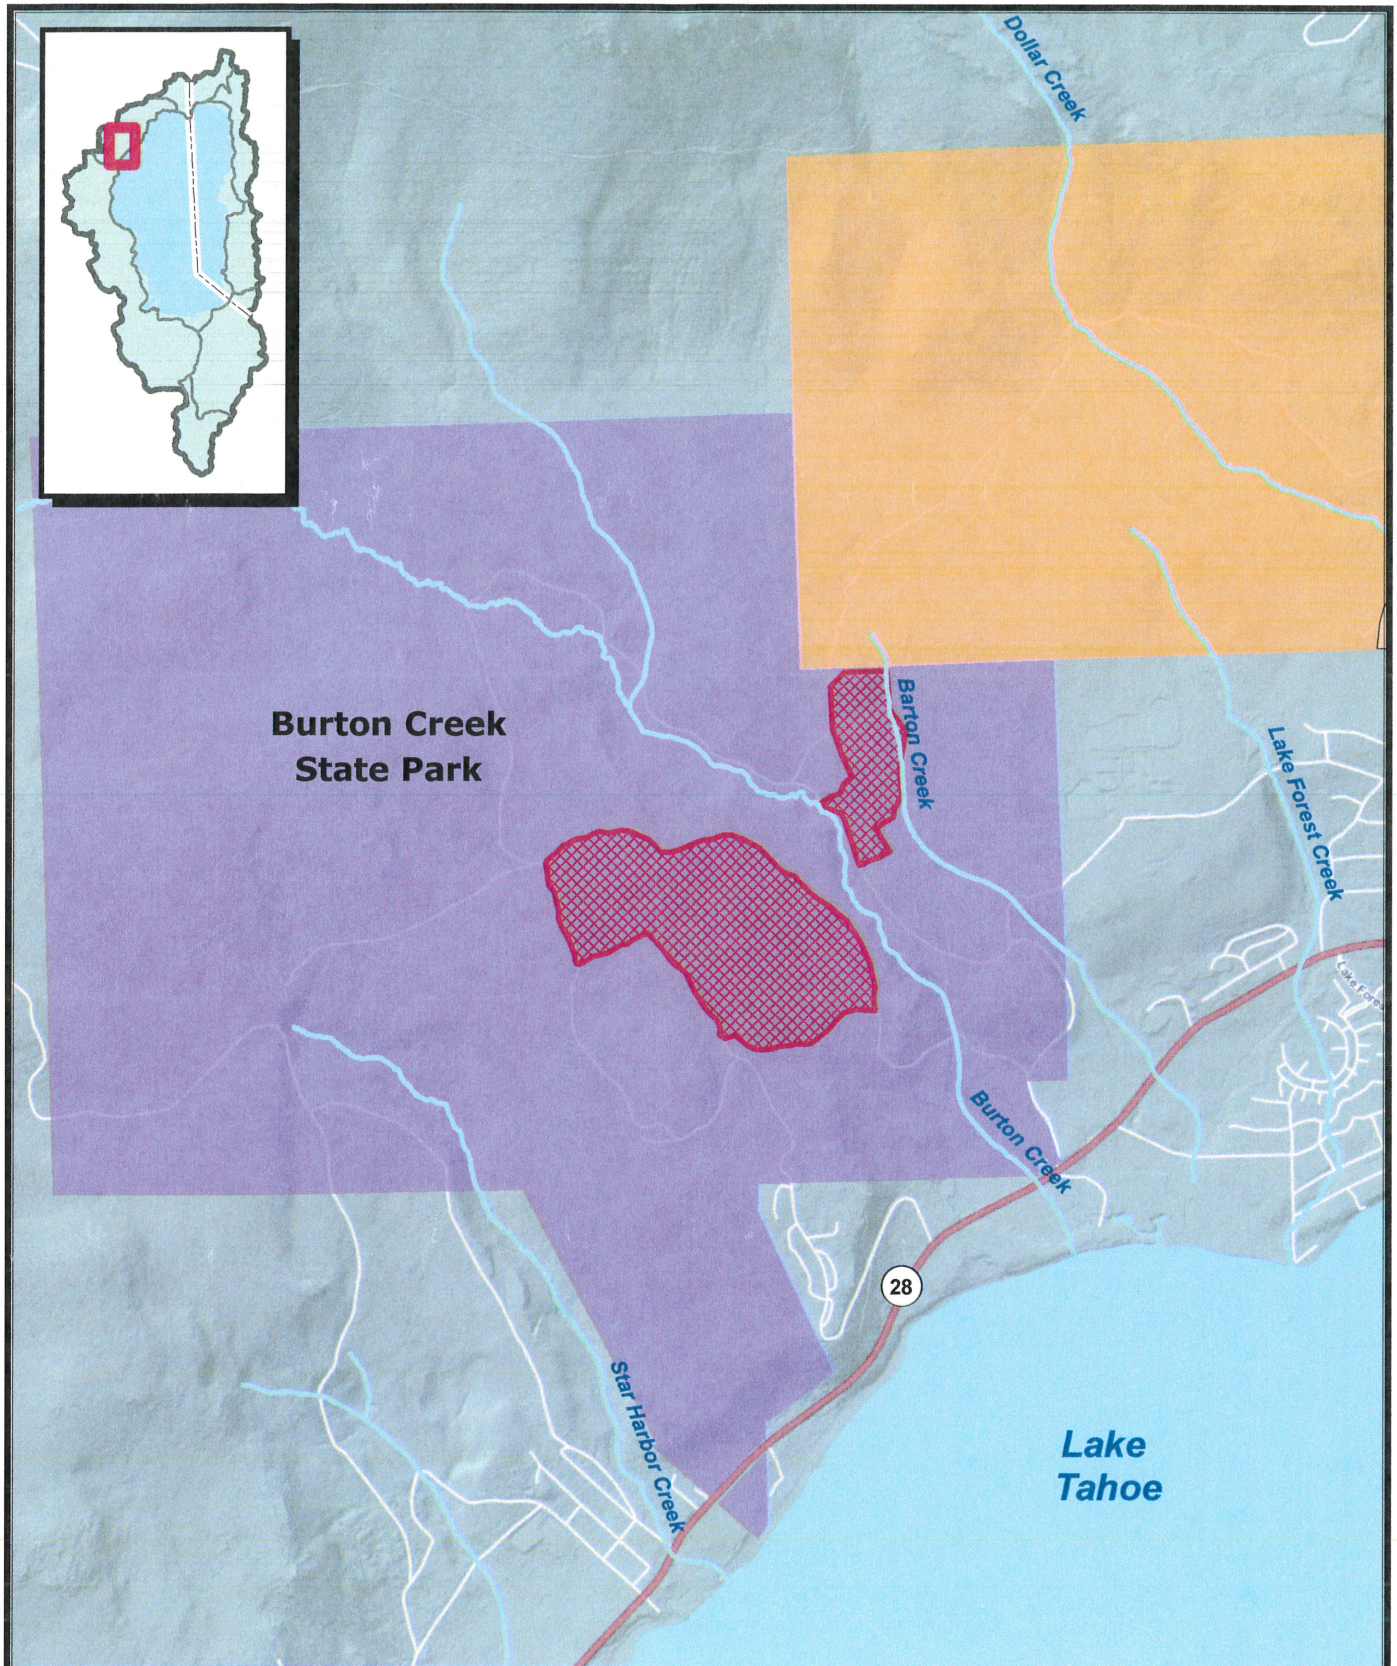

Exhibit A

Burton Creek State Park Forest Restoration Project

-  CA Tahoe Conservancy
-  CA Dept of Parks and Recreation
-  Project Area

Sources:
CTC, TRPA, ESRI

California
Tahoe Conservancy

August 2019

*Map for reference purposes
only.