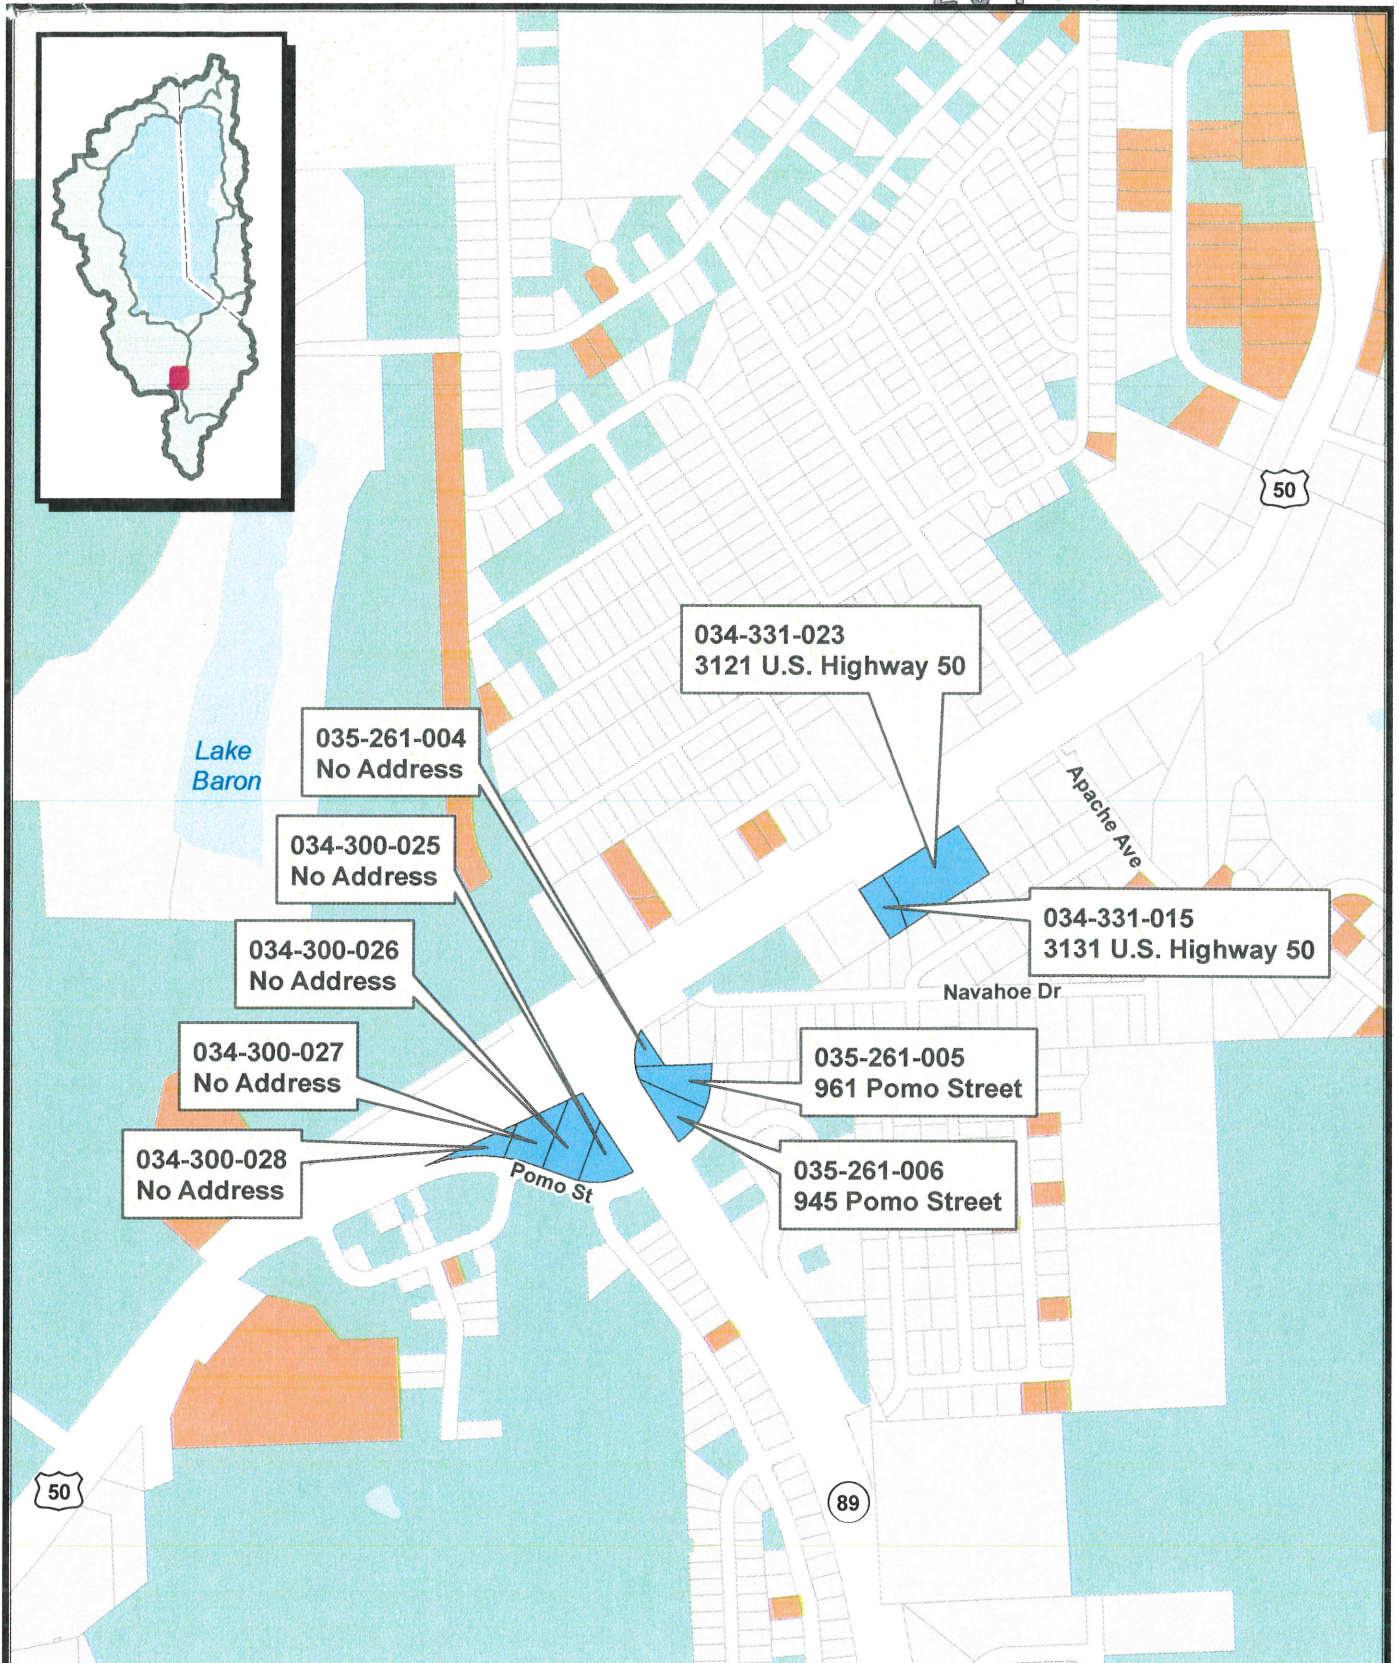

EXHIBIT A

Meyers Asset Lands Location Map 2019088092

Ownership

- California Tahoe Conservancy
- Asset Lands
- CA Dept of Parks & Recreation
- USDA Forest Service

California
Tahoe Conservancy

July 2019

Sources:
TRPA, CTC, ESRI

*Map for reference purposes
only.