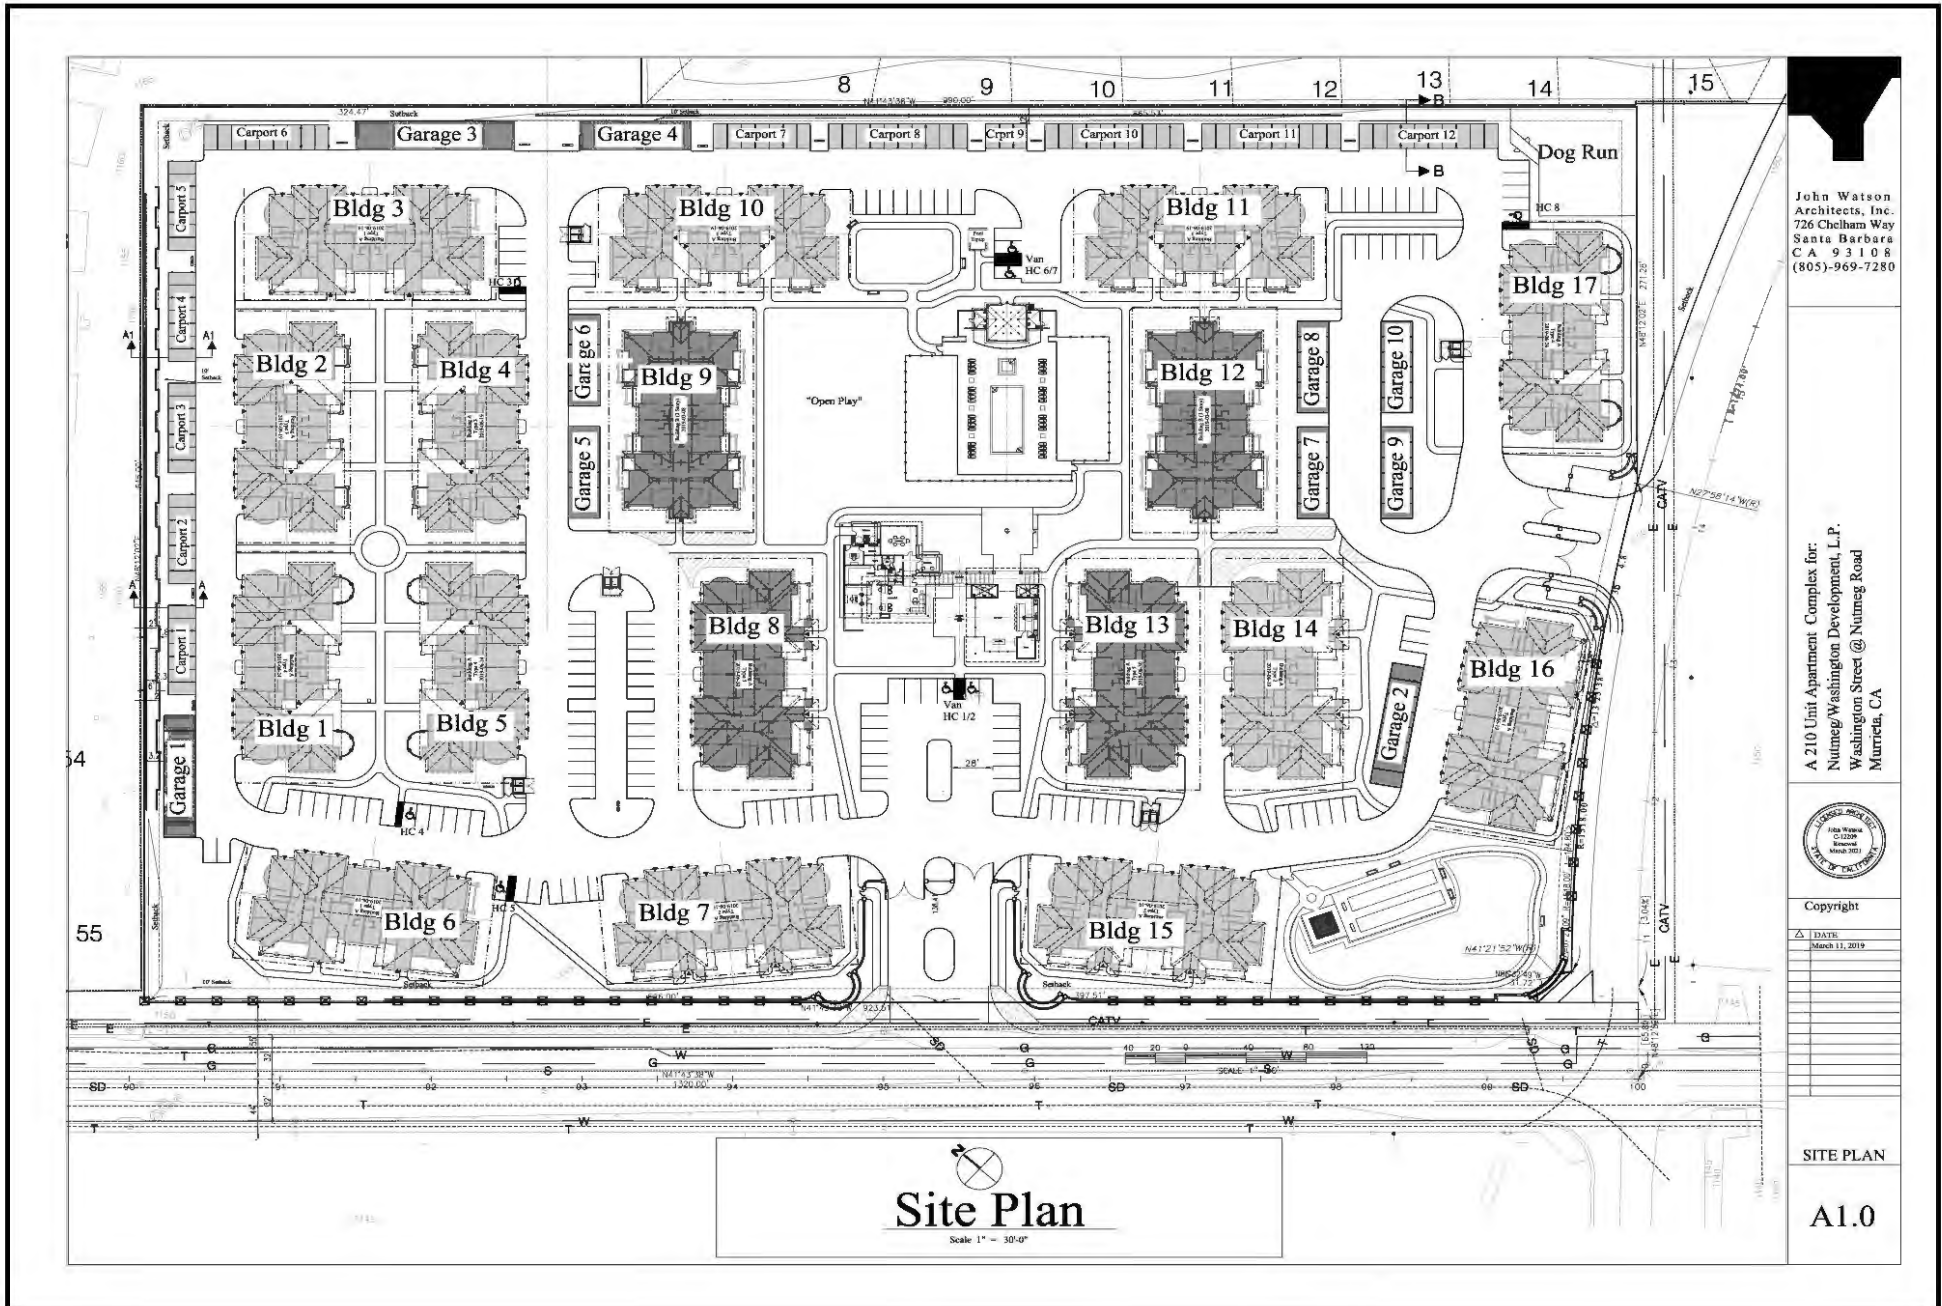

FIGURE 2

A 210 Unit Apartment Complex for:
Nutmeg Washington Development, L.P.
Washington Street @ Nutmeg Road
Murreleta, CA

Copyright
DATE: March 11, 2019

SITE PLAN
A1.0

Site Plan
Scale 1" = 30'-0"

FIGURE 3
Site Plan