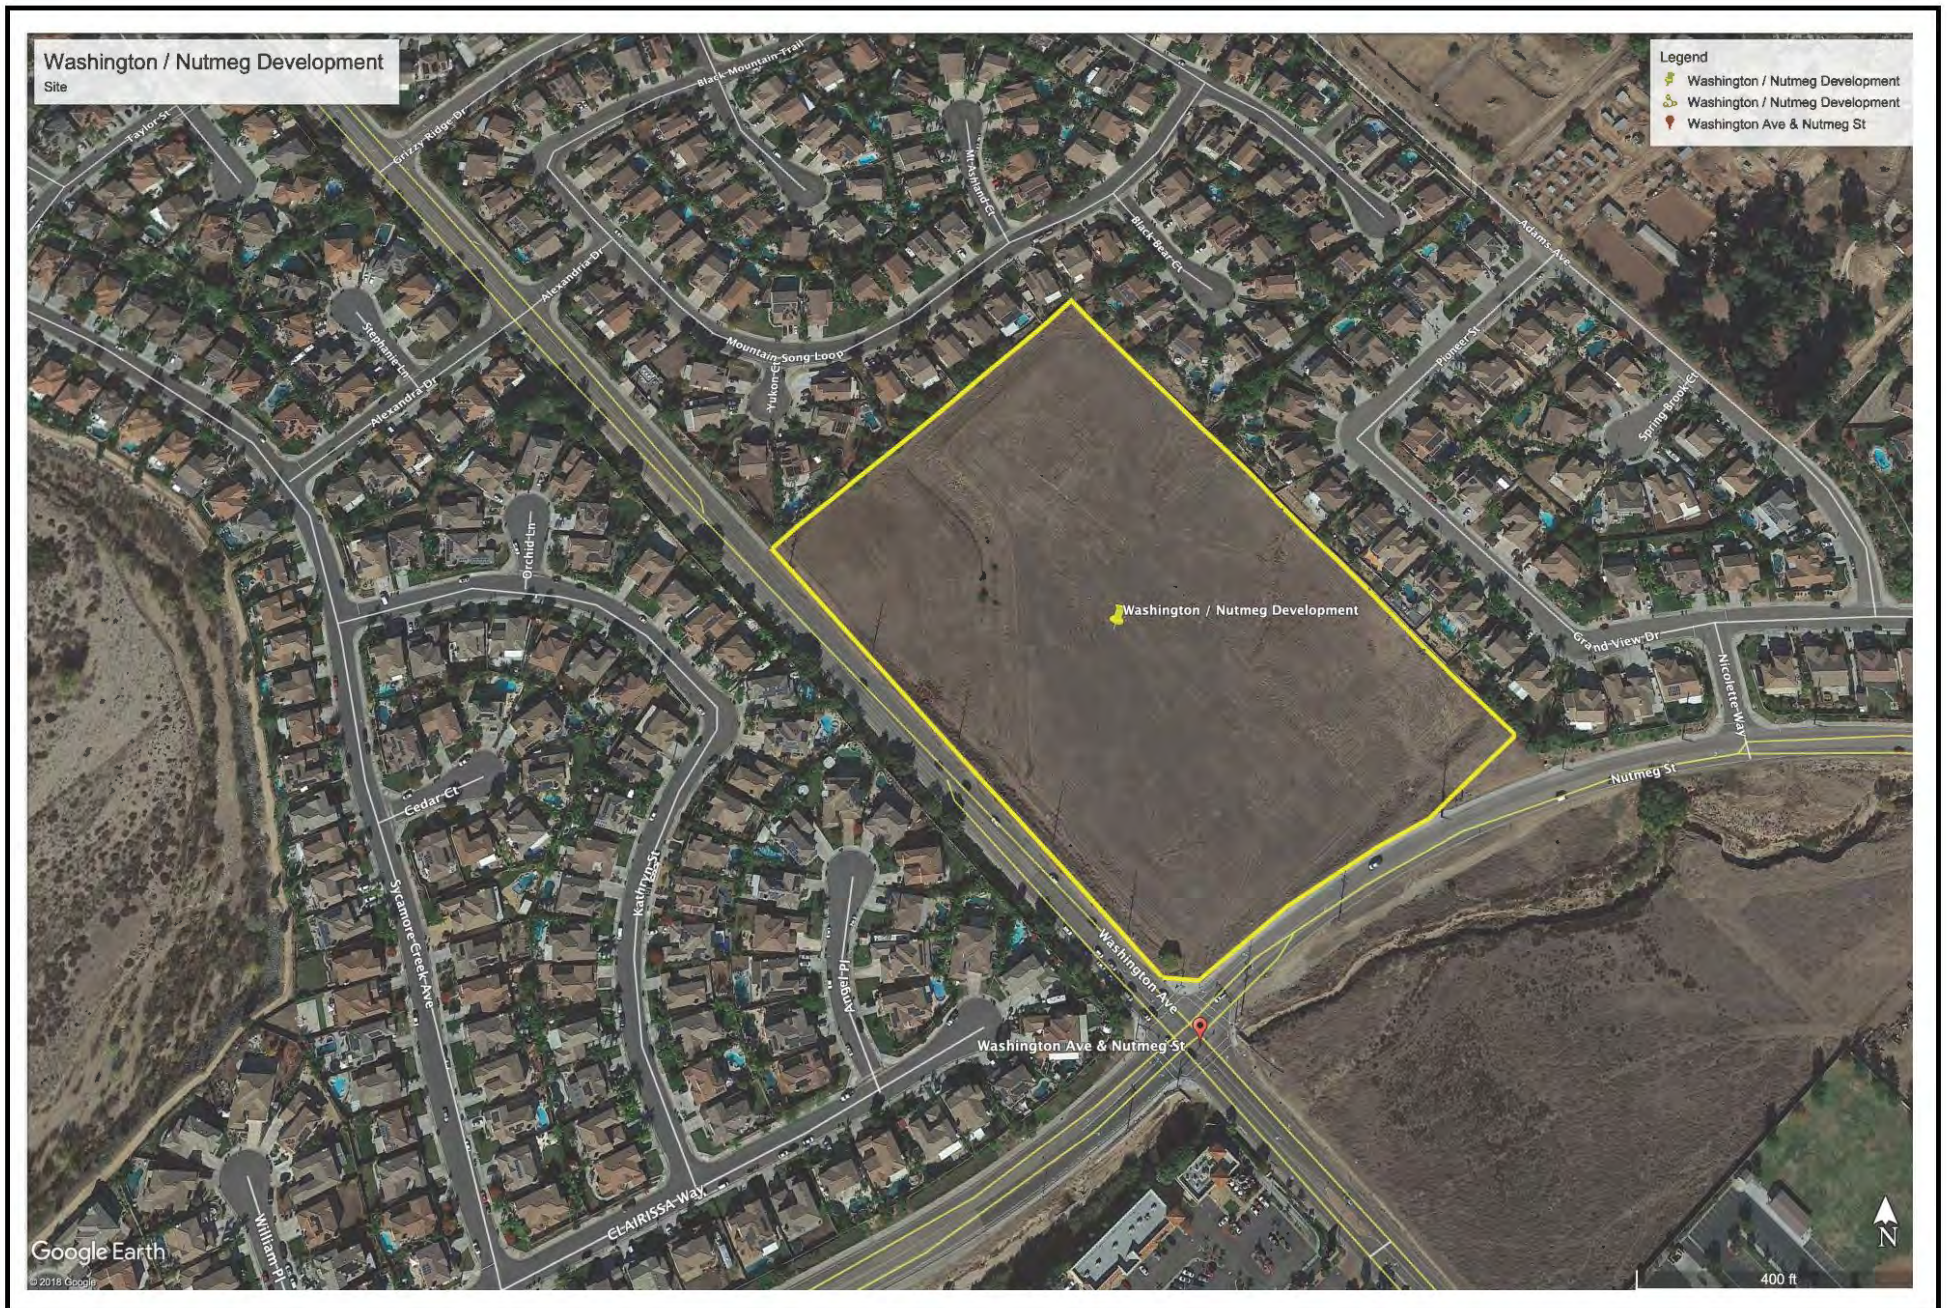

FIGURE 1

FIGURE 2

John Watson Architects, Inc.
726 Chelham Way
Santa Barbara
CA 93108
(805)-969-7280

A 210 Unit Apartment Complex for:
Nutmeg Washington Development, L.P.
Washington Street @ Nutmeg Road
Murreleta, CA

Copyright
DATE: March 11, 2019

SITE PLAN
A1.0

Site Plan
Scale 1" = 30'-0"

FIGURE 3
Site Plan

Before

After

Nutmeg Apartment Project
City of Murrieta

41766 Grandview Drive

Architect: John Watson **FORMA**

FIGURE 4