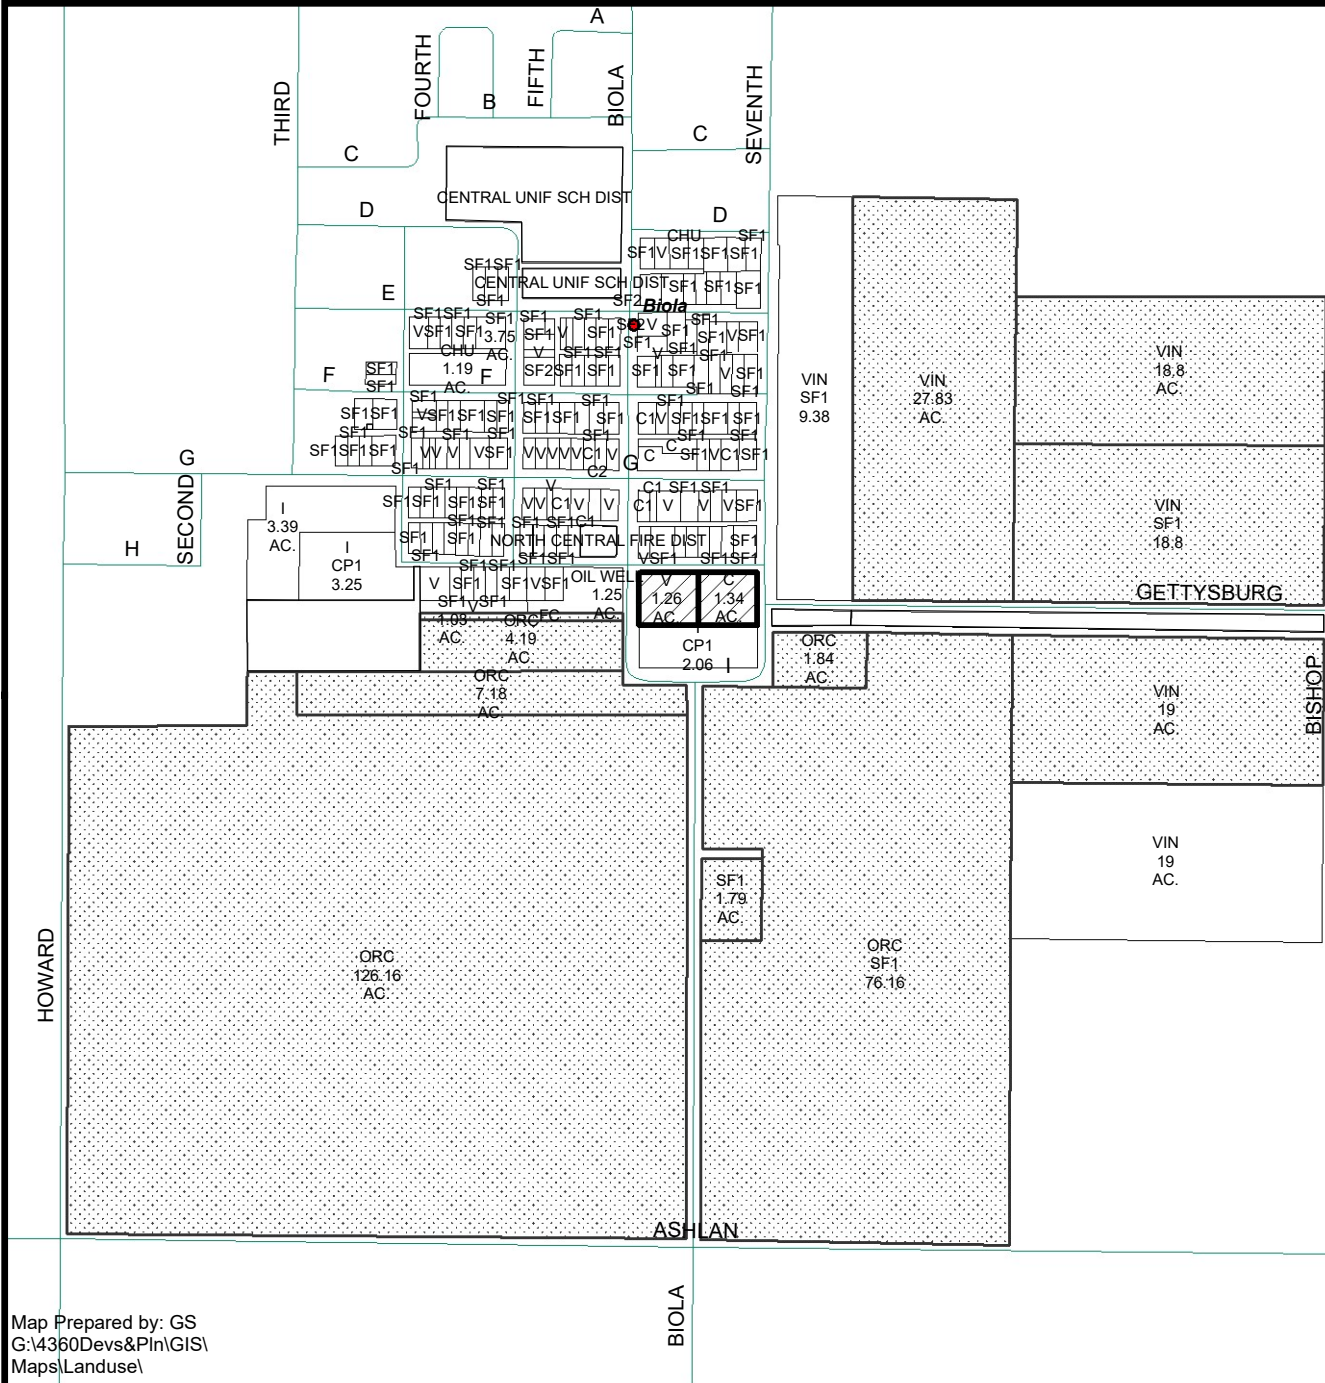

EXISTING LAND USE MAP

LEGEND	
AP1	- APARTMENT
C	- COMMERCIAL
C#	- COMMERCIAL
CHU	- CHURCH
CP#	- OFFICE COMM./PROF
FC	- FIELD CROP
I	- INDUSTRIAL
ORC	- ORCHARD
SF#	- SINGLE FAMILY RESIDENCE
V	- VACANT
VIN	- VINEYARD

LEGEND:

-  Subject Property
-  Ag Contract Land