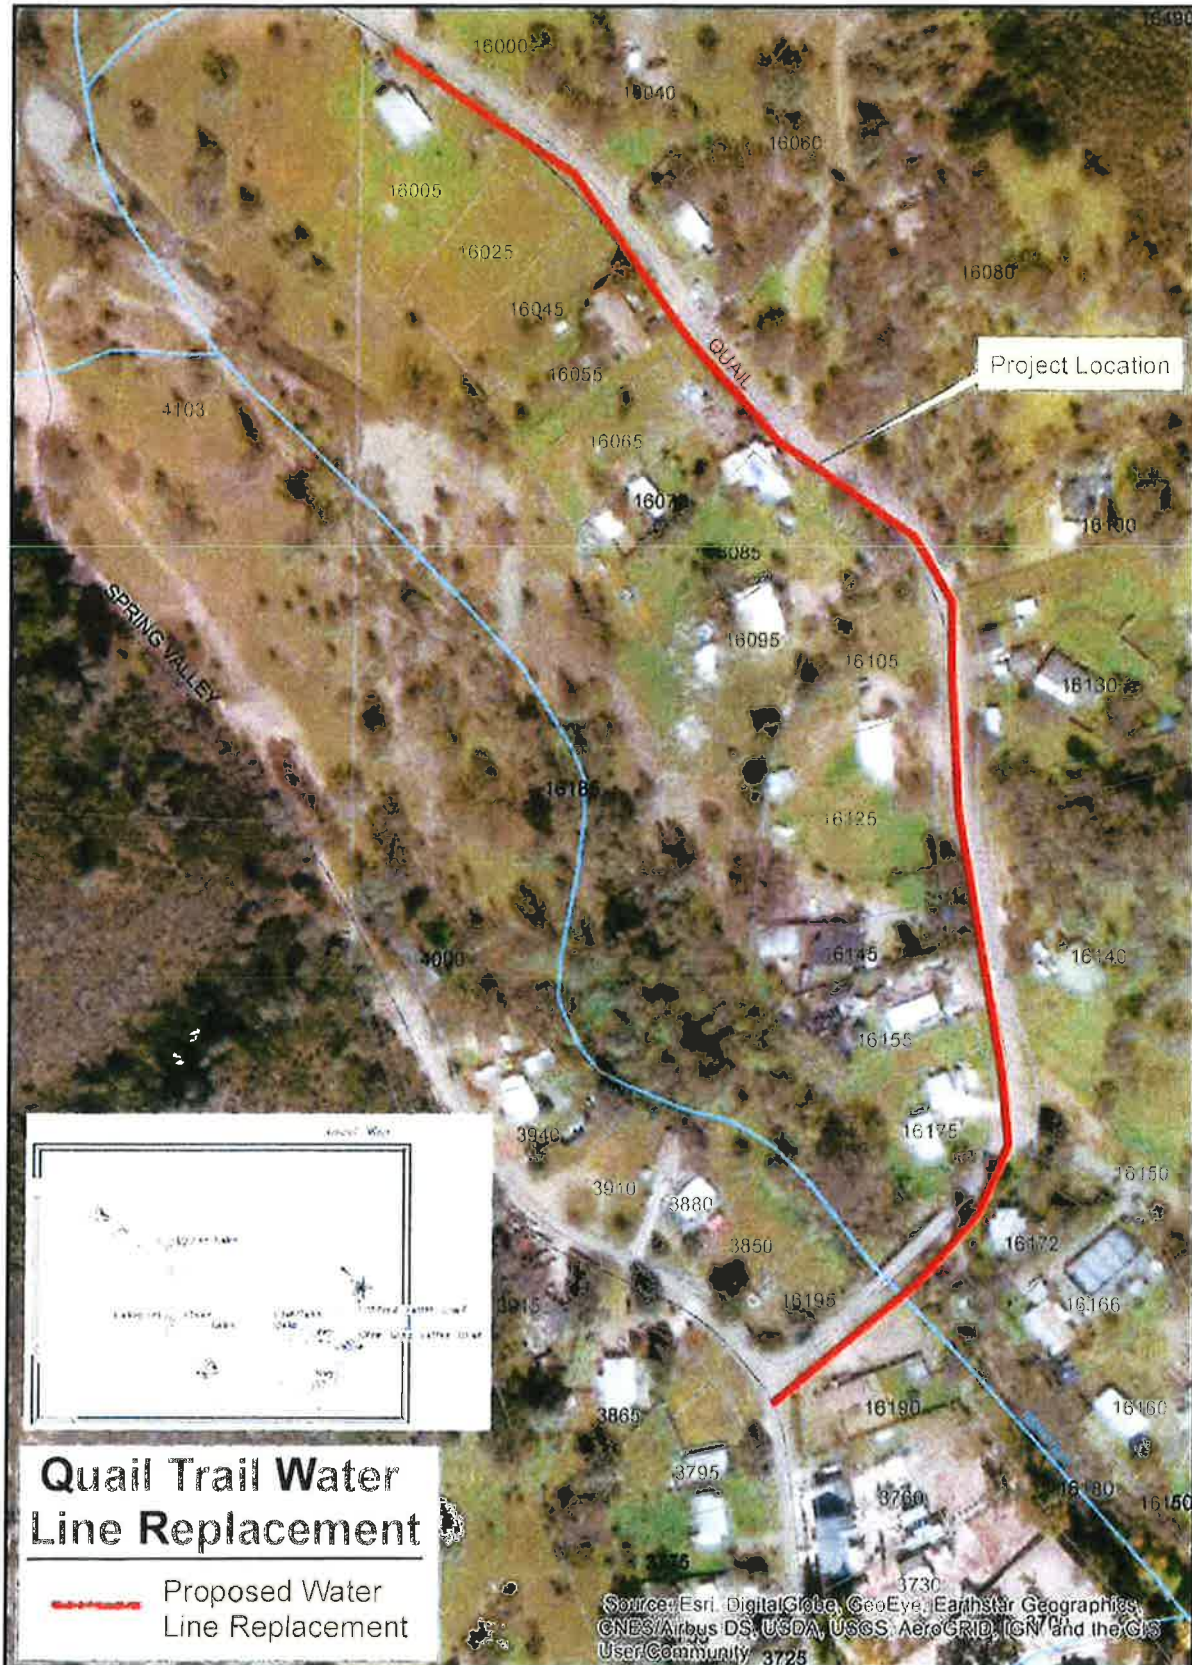

LAKE COUNTY SPECIAL DISTRICTS

Map Date: June 10, 2019

0 62.5 125 250 Feet