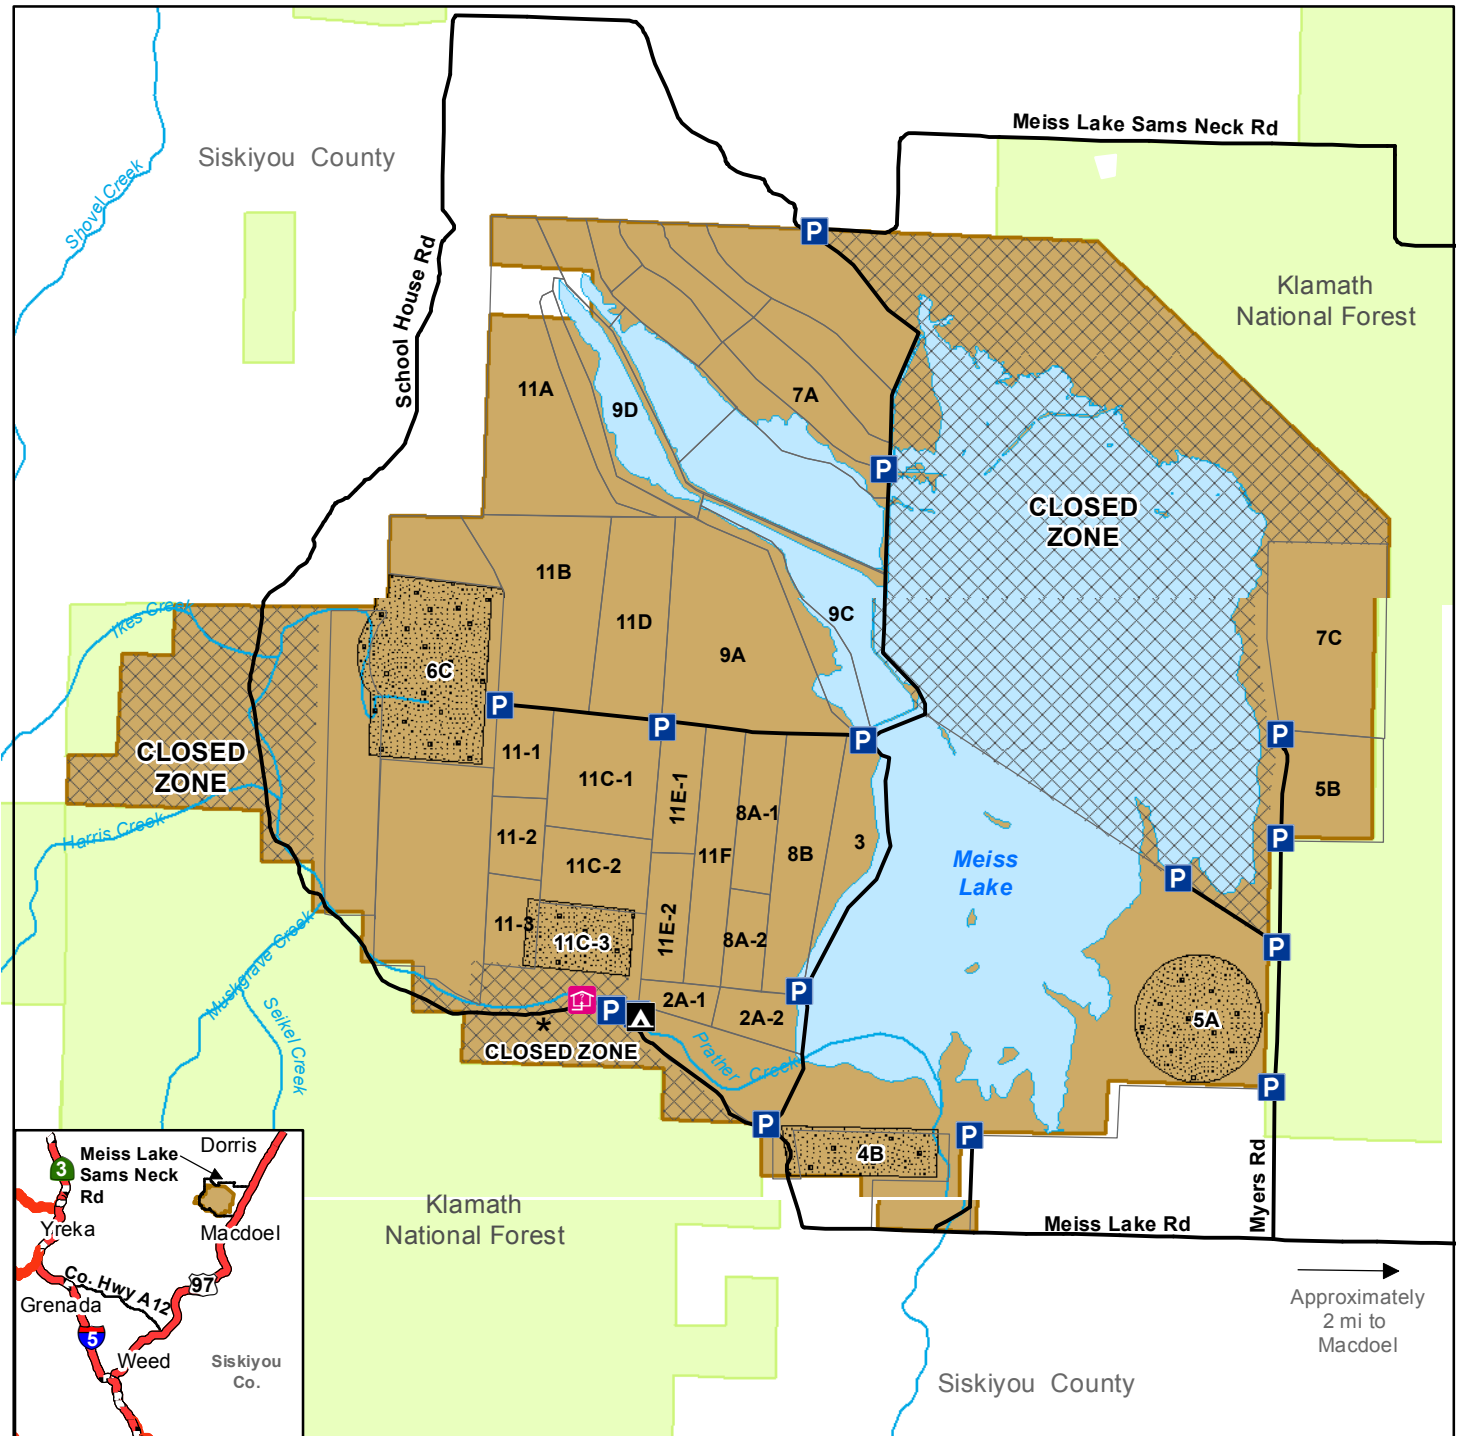

California Department of Fish and Wildlife Northern Region PUBLIC HUNTING MAP BUTTE VALLEY WILDLIFE AREA Siskiyou County

Wildlife Area	Headquarters	Interstate Highway
National Forest	Parking	State Highway
Closed Zone	Campground	U.S. Highway
Grain Fields	Solar Array	Local Road
Fields		