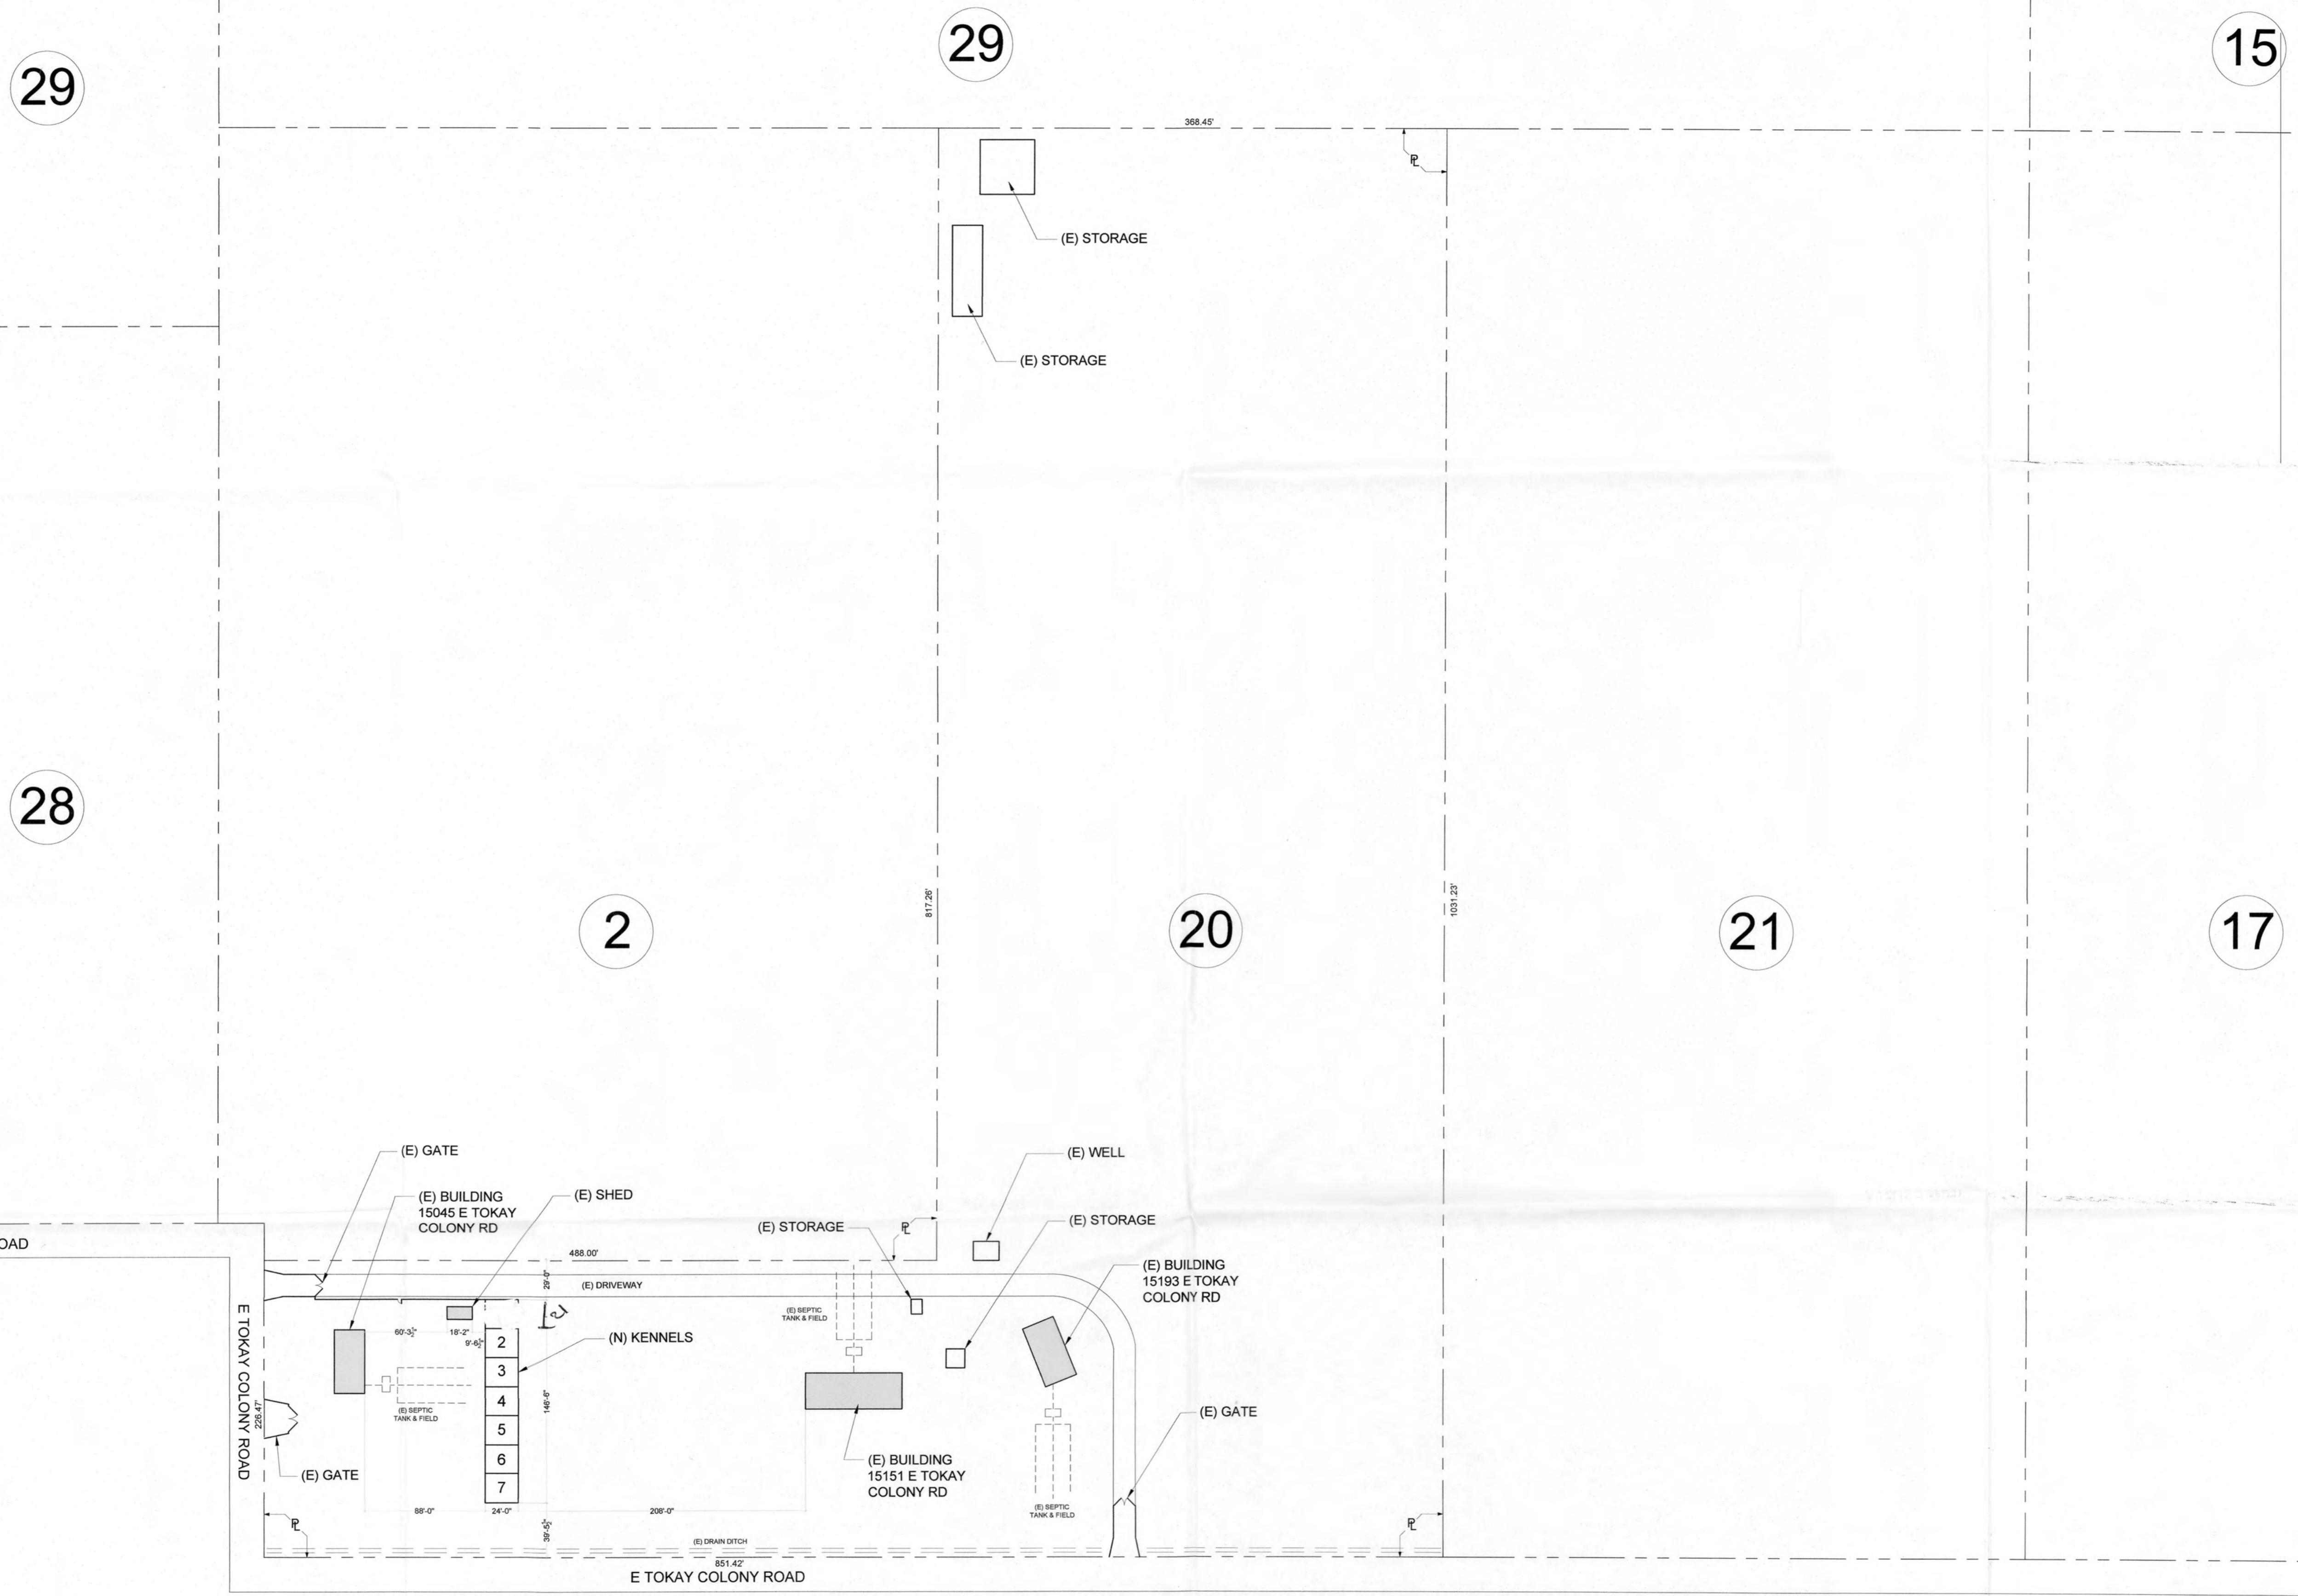

SITE PLAN
 Application # **PA2000119**
 Received By HC On 7-20-2020

PROJECT ADDRESS
 15045 E TOKAY COLONY RD,
 LODI,
 CA 95240

ARL DESIGN
 ARIEL R LORENZALE
 2268 WESTBOROUGH BLVD.
 STE. 302 #202
 SOUTH SAN FRANCISCO, CA 94080
 415-505-5288
 lorenzaleariel@gmail.com

DOG KENNELS LEGALIZATION

REVISIONS		
No	date	by

A. Lorenzale
 drawn: A. Lorenzale
 checked:
 date: 5/8/2020
 date modified: 6/29/2020
 scale: 1/8" = 1'-0"
 project No: 0268
 drawing title
SITE PLAN
 sheet
A-0.01
 2 of 3 sheets.

1 SITE PLAN
 1/64" = 1'-0"