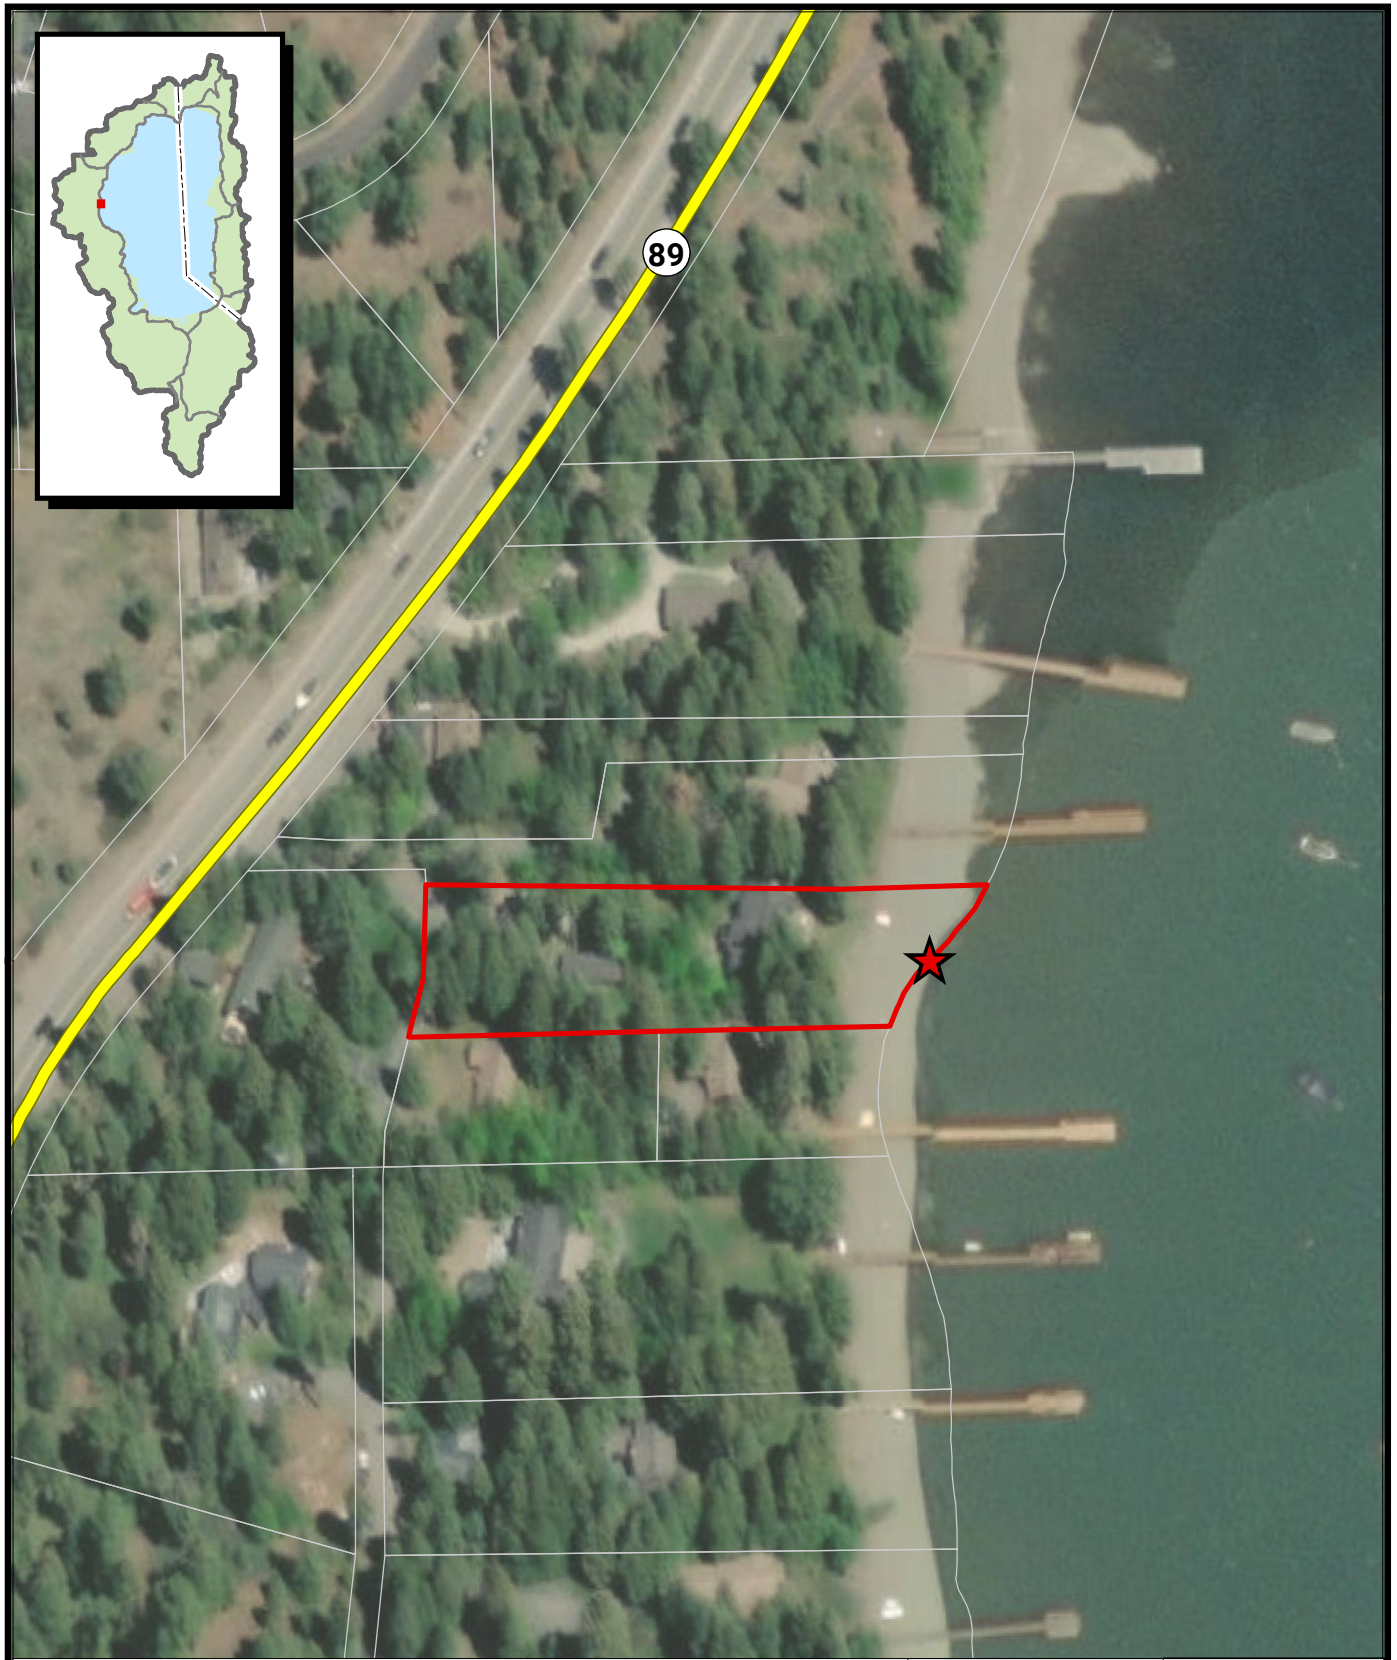

ATTACHMENT 1

Geremia Family Trust – New Private Single-Parcel Pier

-  Subject Parcel
-  Approximate Pier Location

Sources:  
TRPA, CTC

California  
Tahoe Conservancy

September 2023  
\*Map for reference purposes only.