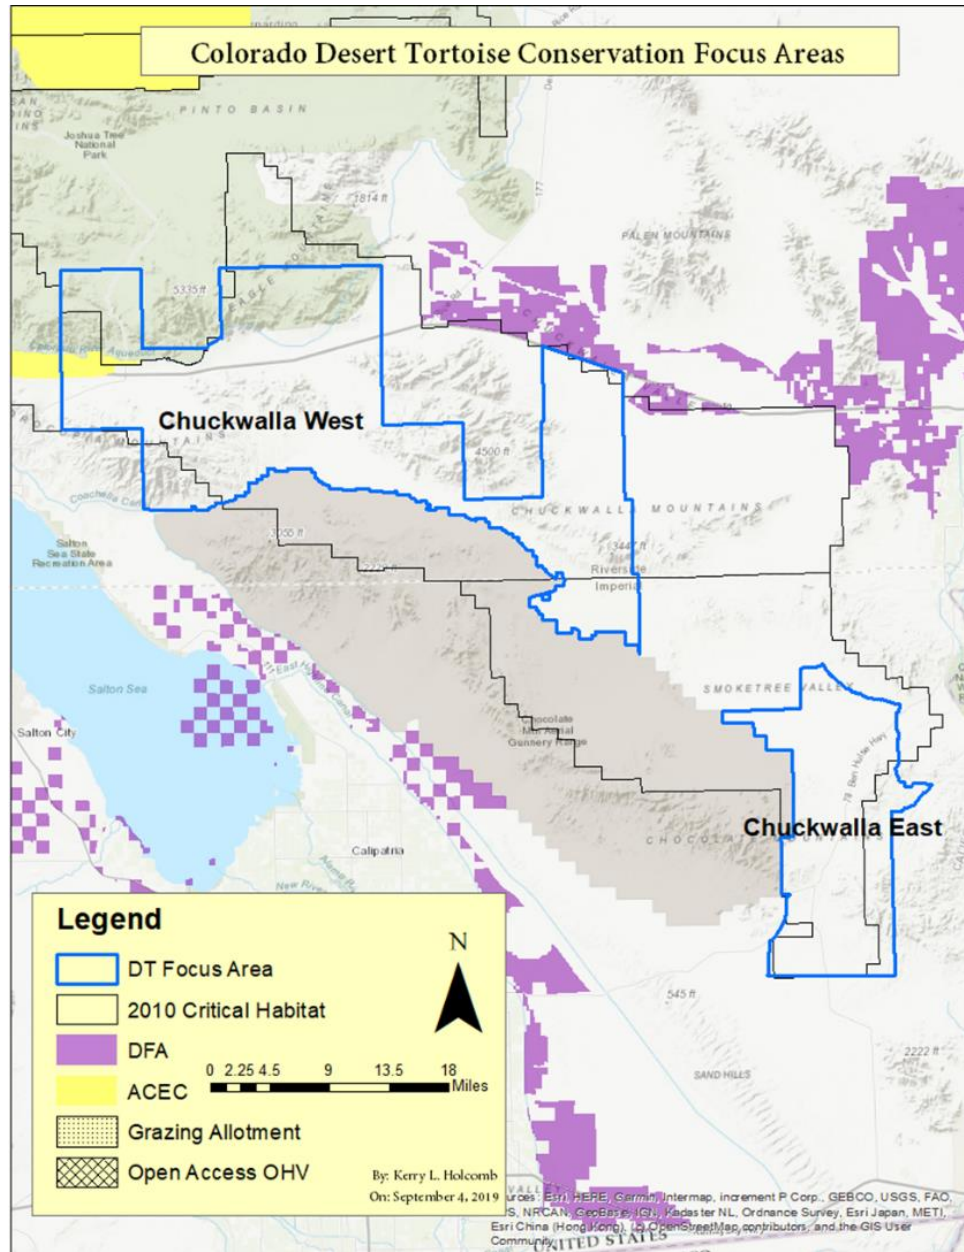

**Figure 1. Chuckwalla Critical Habitat Unit and Desert Tortoise Recovery Focal Areas**

DFA: Solar development focus area  
 ACEC: Area of Critical Environmental Concern