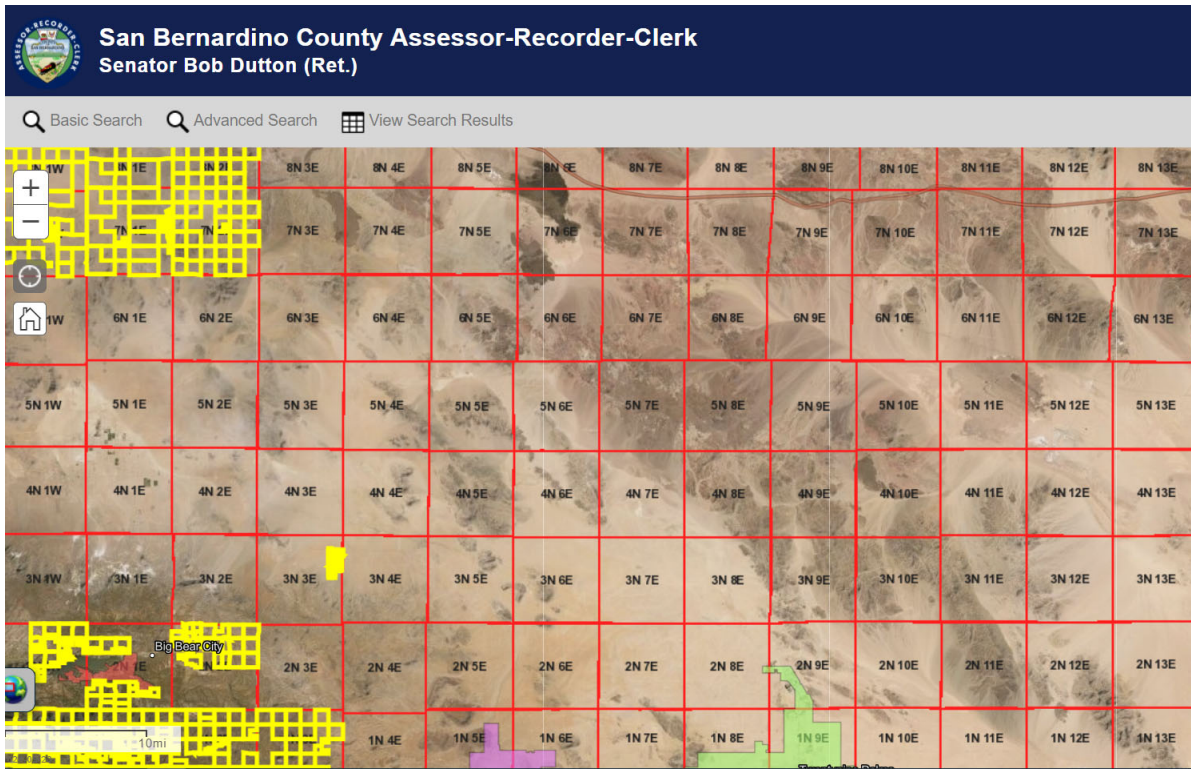

Attachment

Marine Corps Air Ground Combat Center Boundary (Orange)