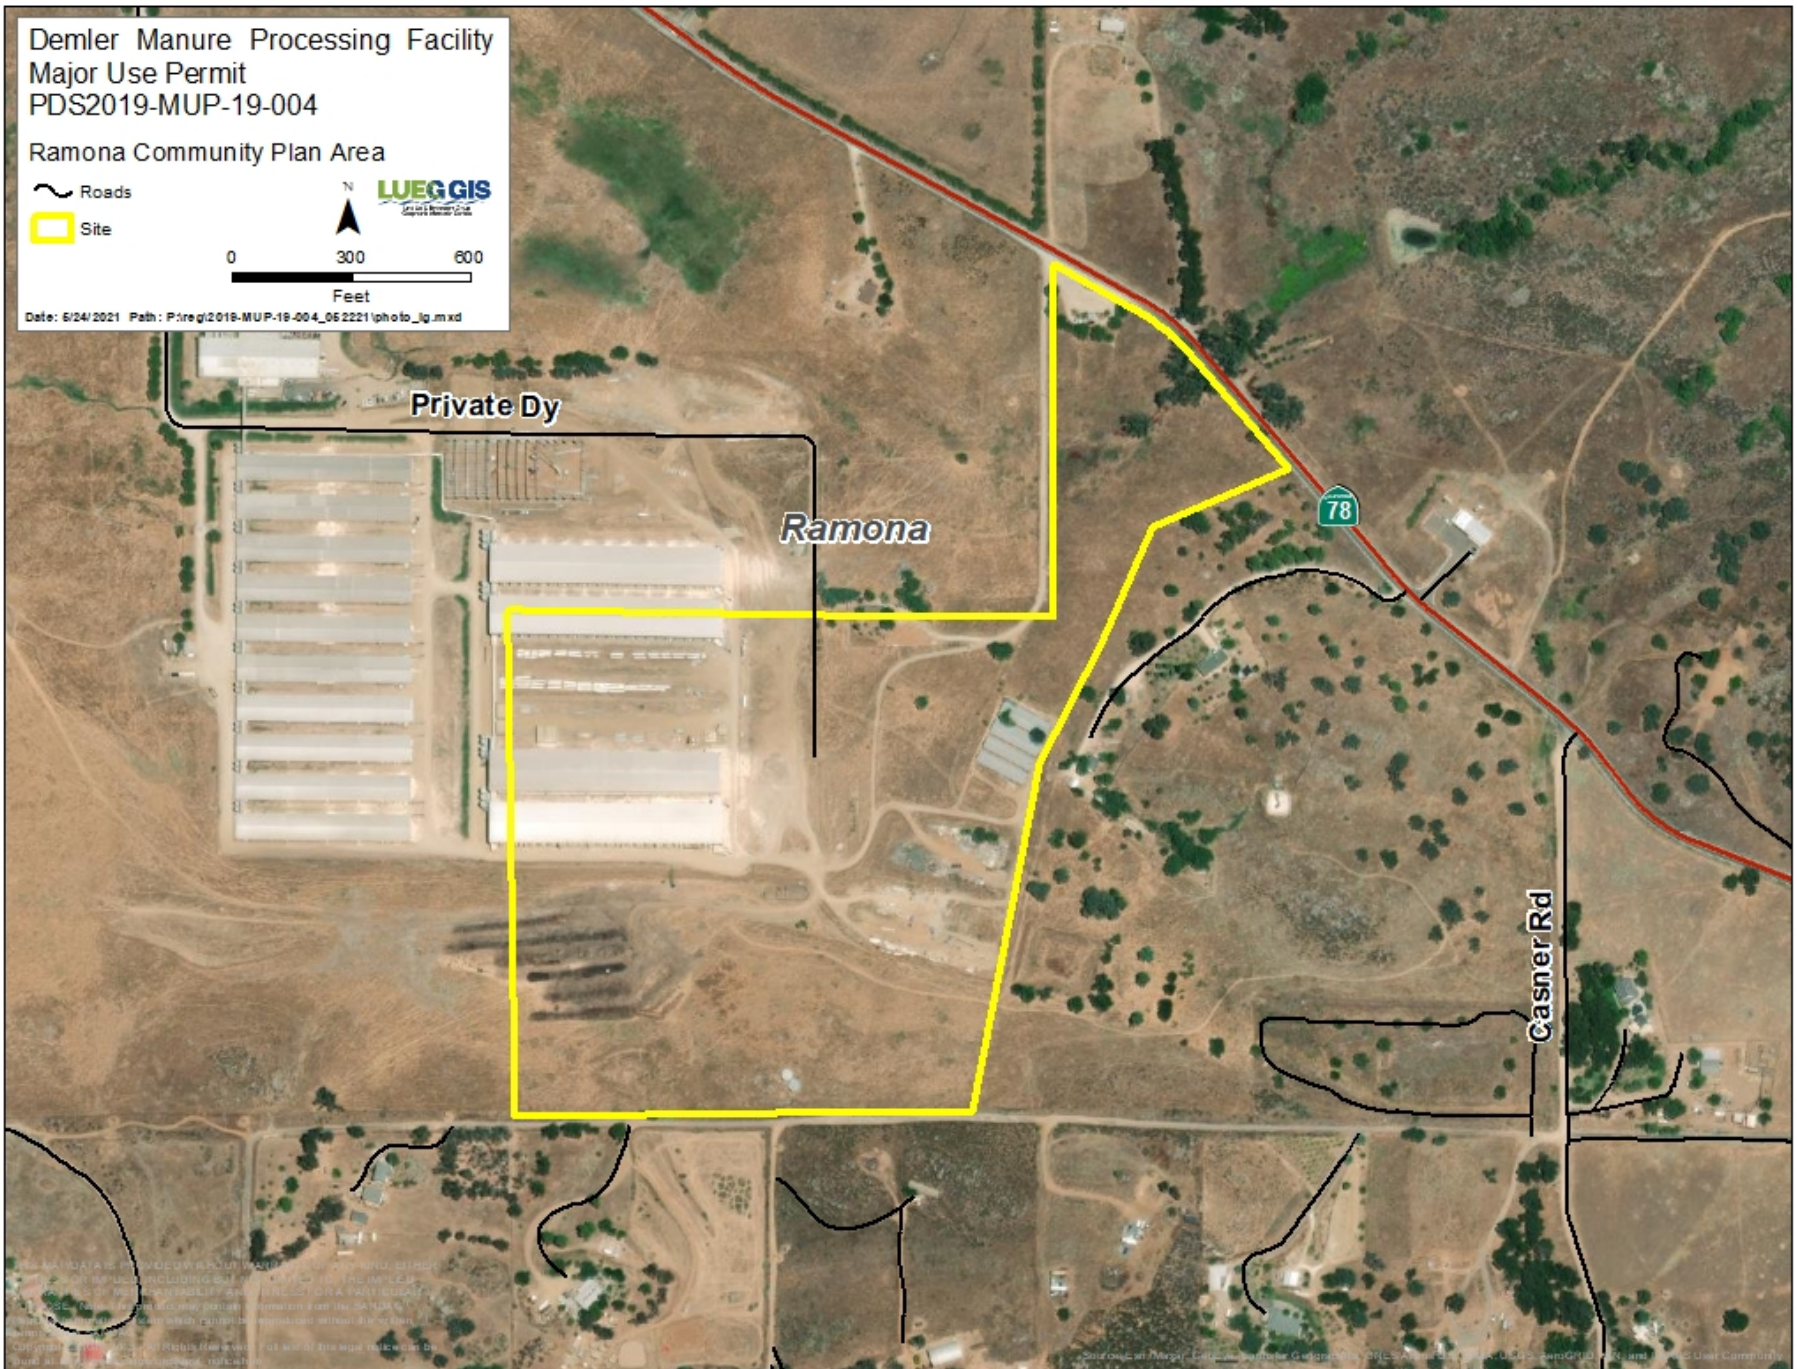

Demler Manure Processing Facility  
Major Use Permit  
PDS2019-MUP-19-004

Ramona Community Plan Area

- Roads
- Site

Date: 6/24/2021 Path: P:\reg\2019-MUP-19-004\_062221\photo\_lg.mxd

THE DATA IS PROVIDED AS IS AND IS NOT GUARANTEED. THE USER ASSUMES ALL LIABILITY FOR ANY AND ALL DAMAGES, INCLUDING BUT NOT LIMITED TO, DIRECT, INDIRECT, INCIDENTAL, AND CONSEQUENTIAL DAMAGES, ARISING FROM OR OUT OF THE USE OF THIS DATA. THE USER ASSUMES ALL LIABILITY FOR ANY AND ALL DAMAGES, INCLUDING BUT NOT LIMITED TO, DIRECT, INDIRECT, INCIDENTAL, AND CONSEQUENTIAL DAMAGES, ARISING FROM OR OUT OF THE USE OF THIS DATA.

Source: Aerial Imagery, Esri, DeLorme, Garmin, GeoEye, IGN, Aerotech, AeroGRID, IGN, Esri, User Contributed