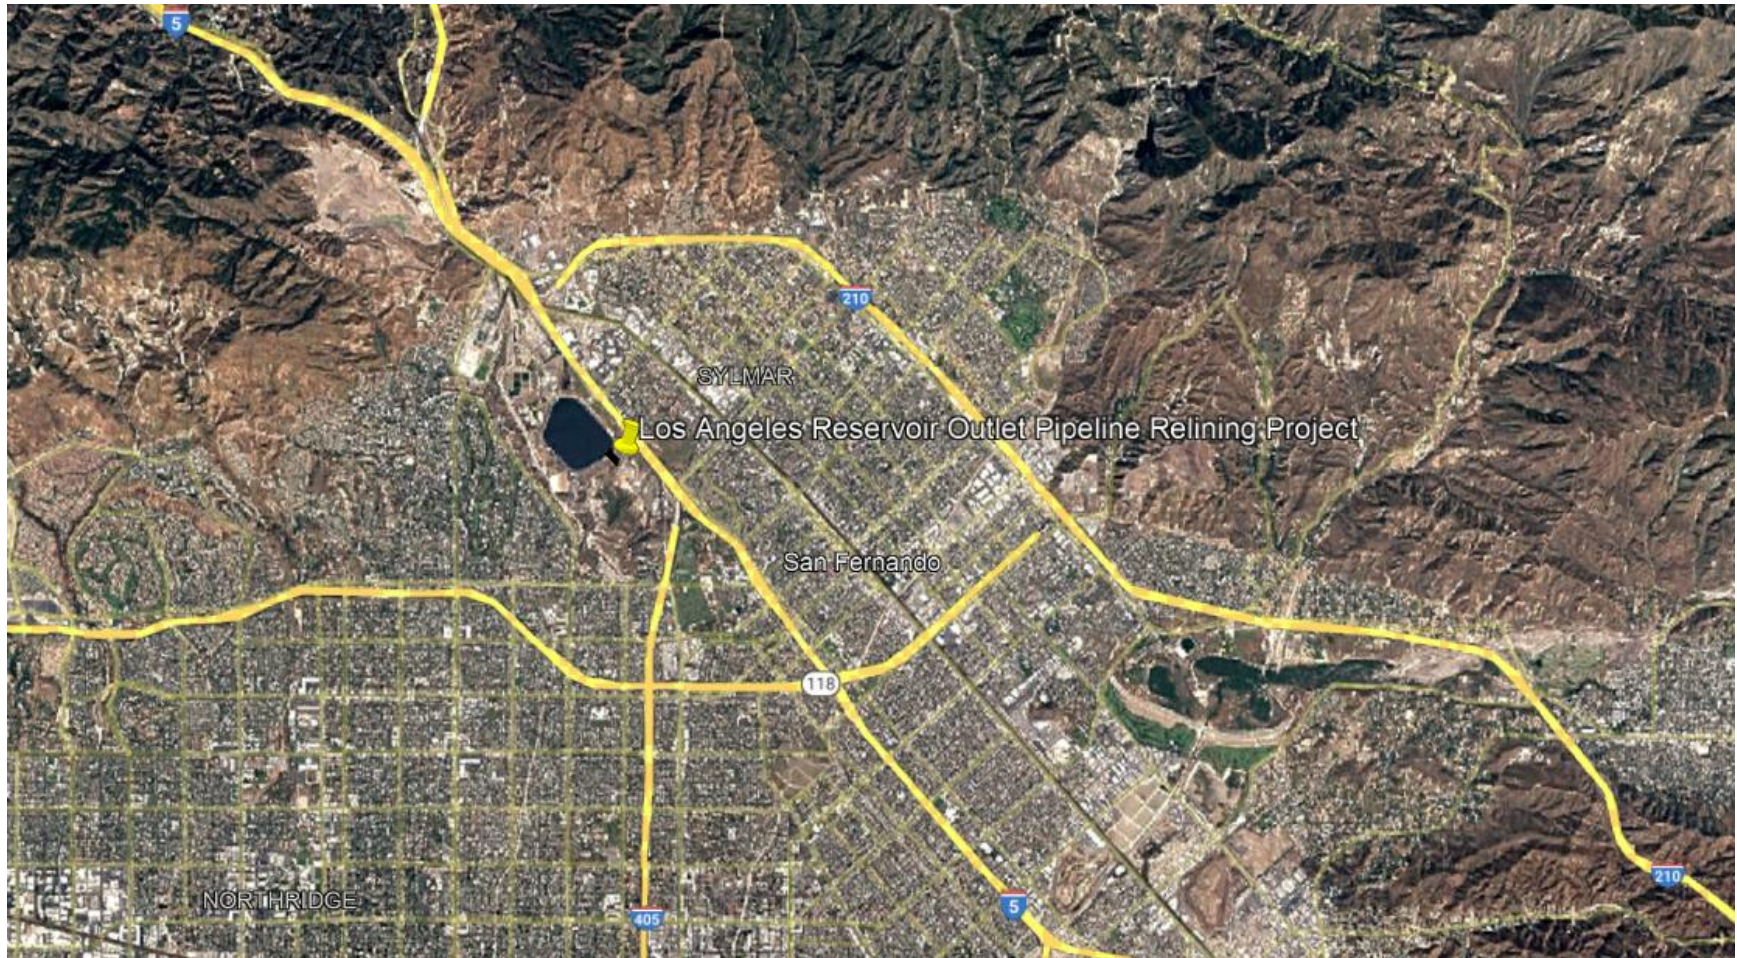

Los Angeles Reservoir Outlet Pipeline Relining Project Work Area

Figure 1 Solid Black Line represents the extent of the Reservoir Outlet Pipeline Relining Project.

Los Angeles Reservoir Outlet Pipeline Relining Project Vicinity Map

Figure 2 Yellow pin on map represents location of the Los Angeles Reservoir Outlet Pipeline Relining Project.