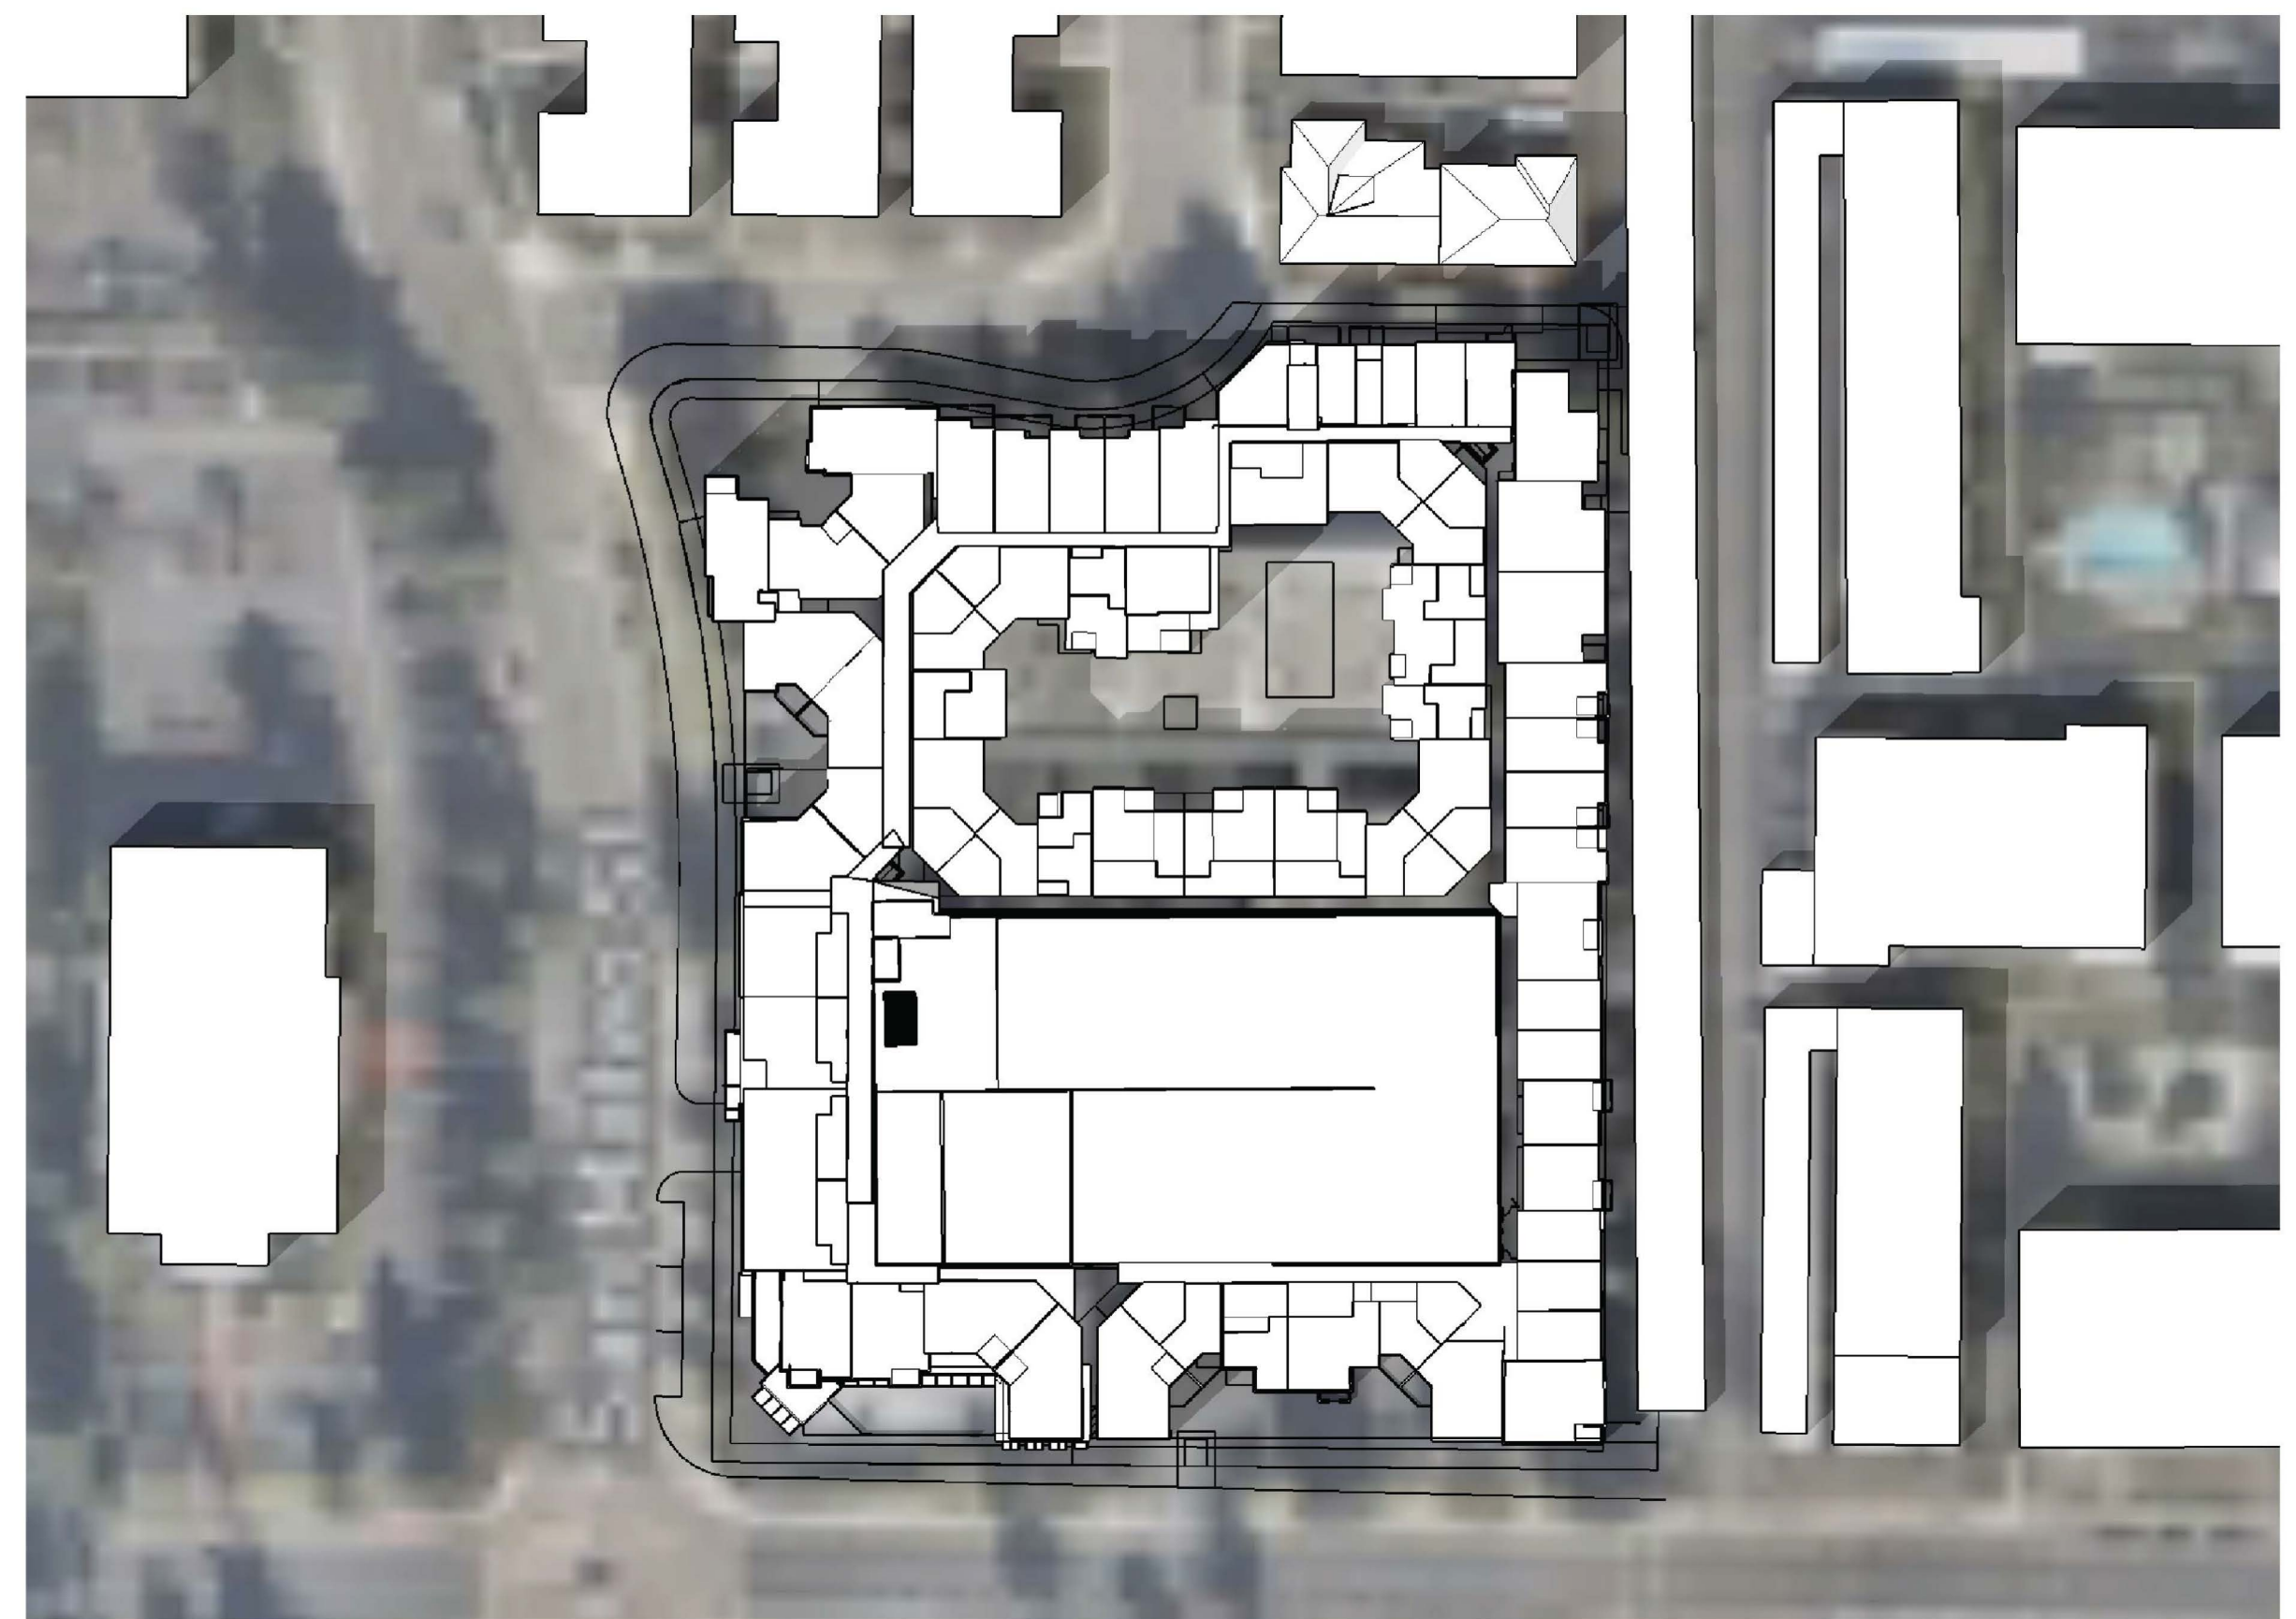

MARCH 20 @ 2:00PM
SPRING EQUINOX