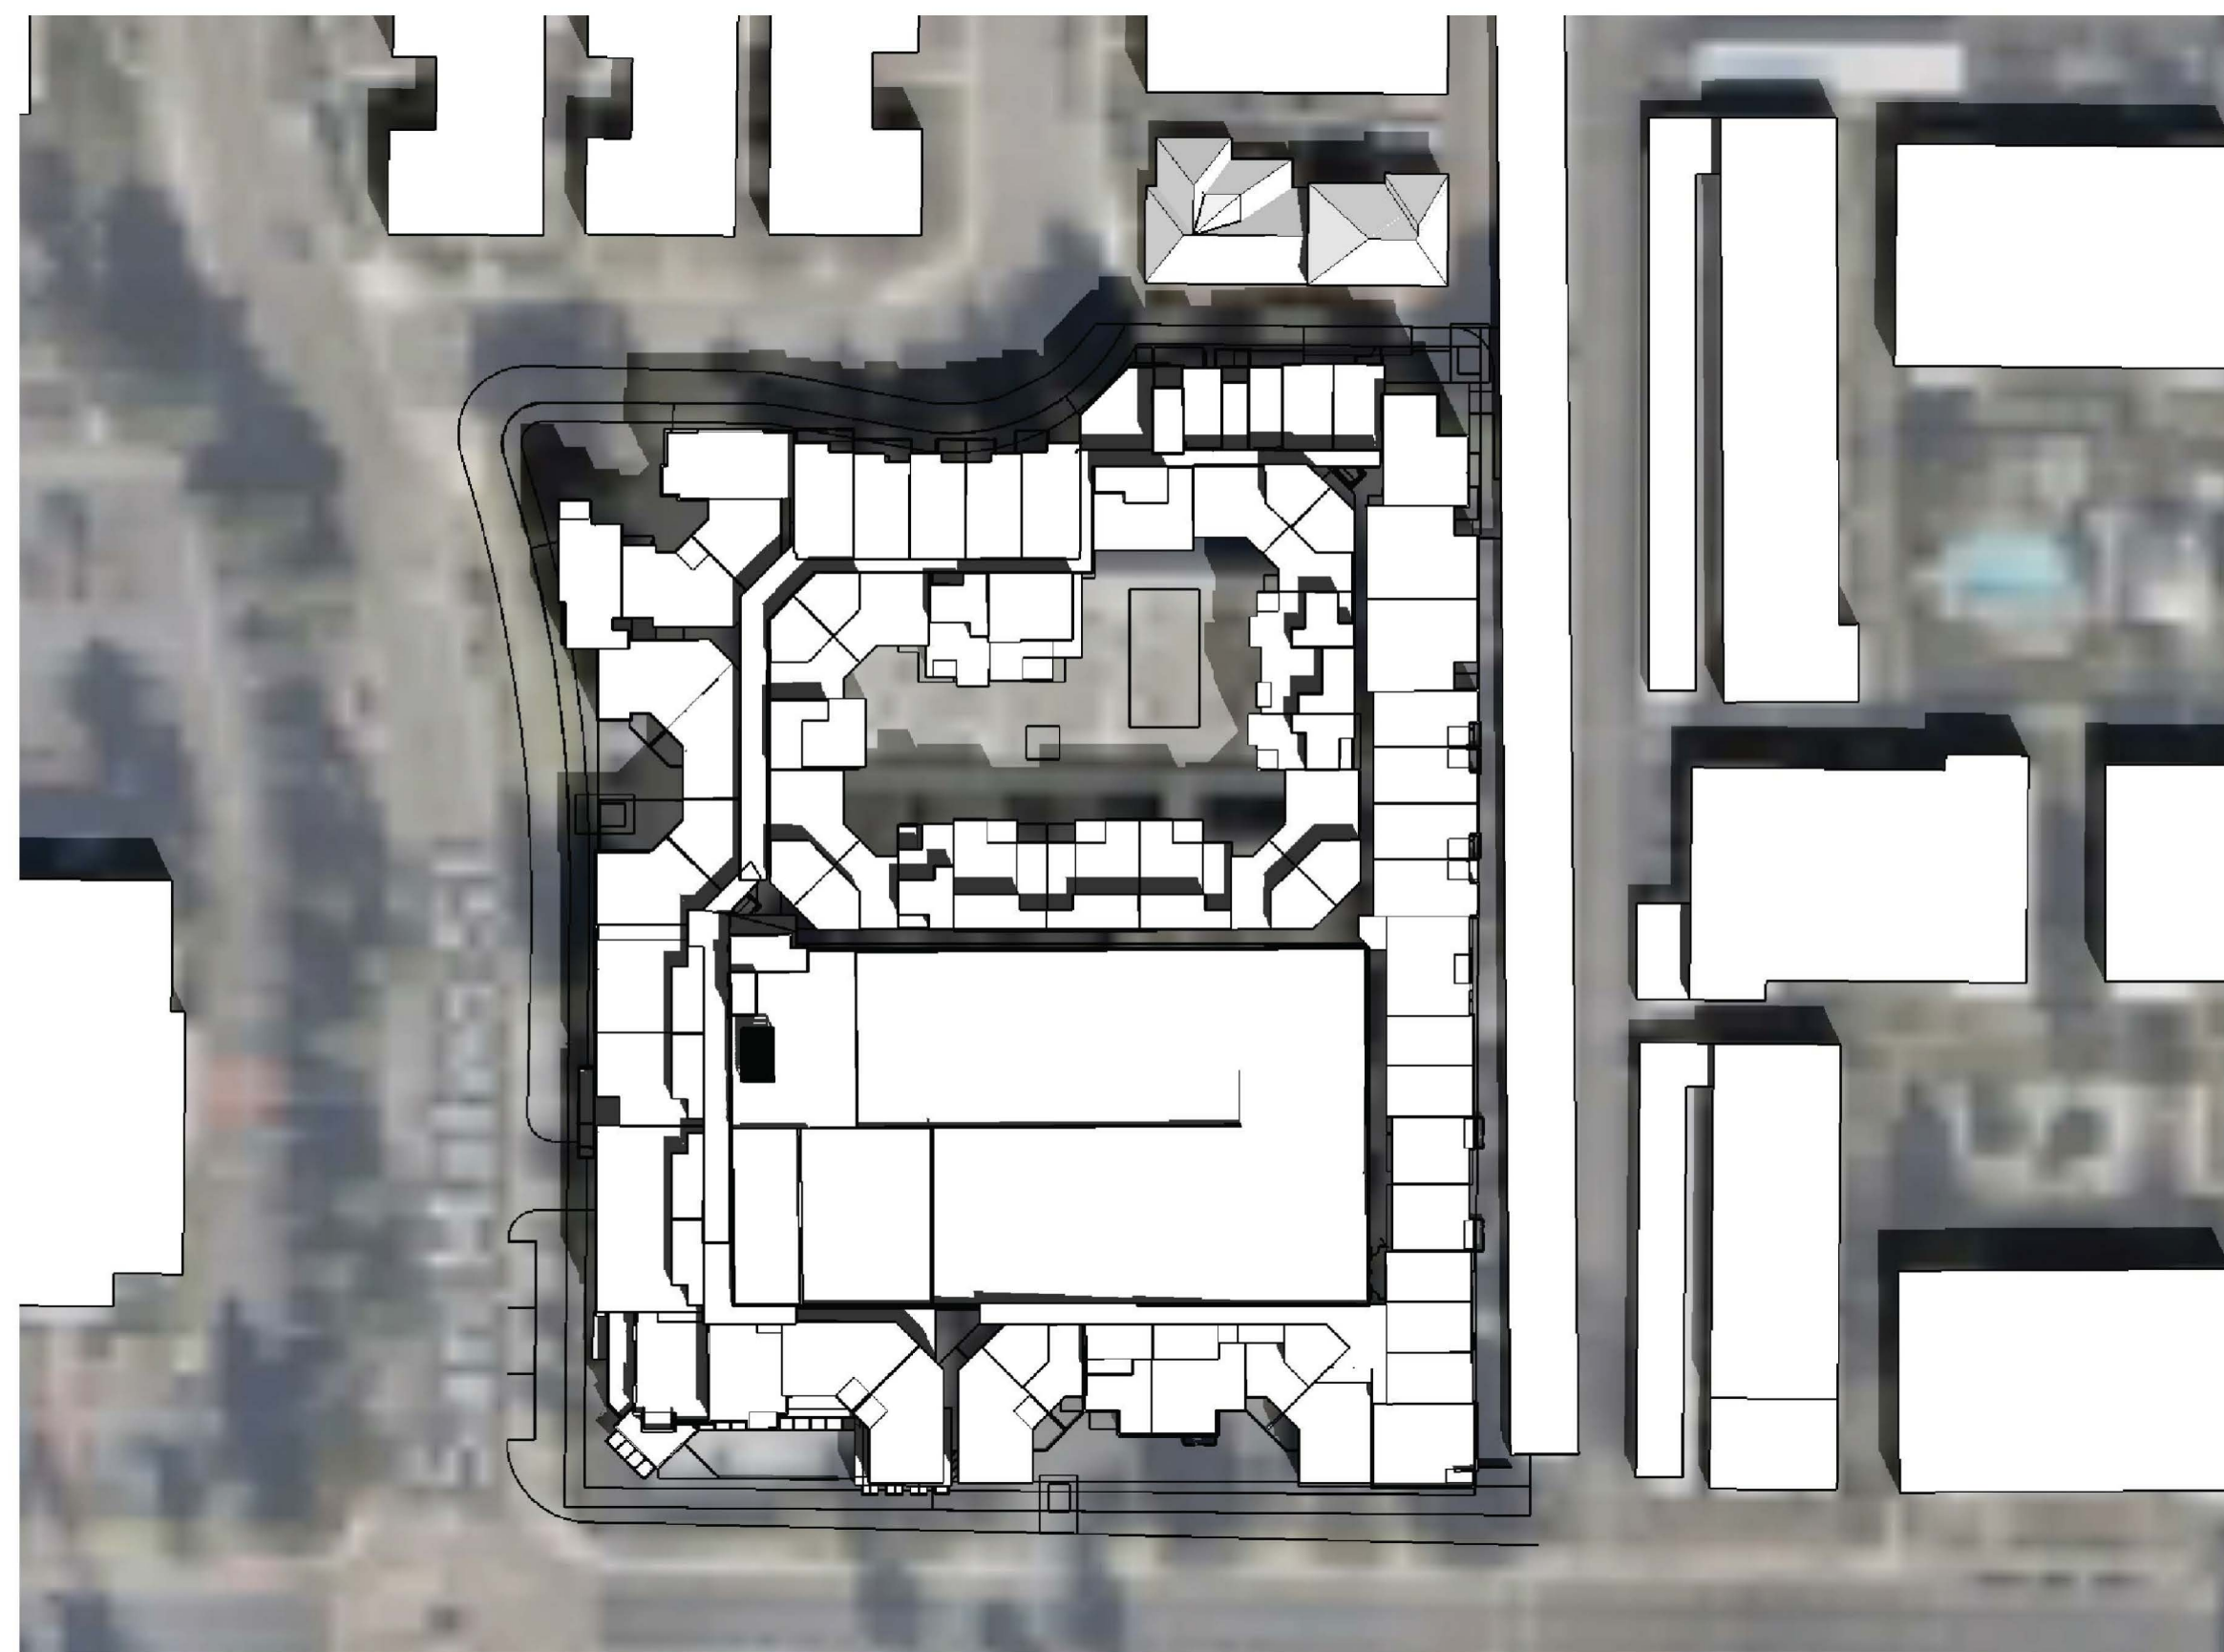

MARCH 20 @ 11:00AM
SPRING EQUINOX