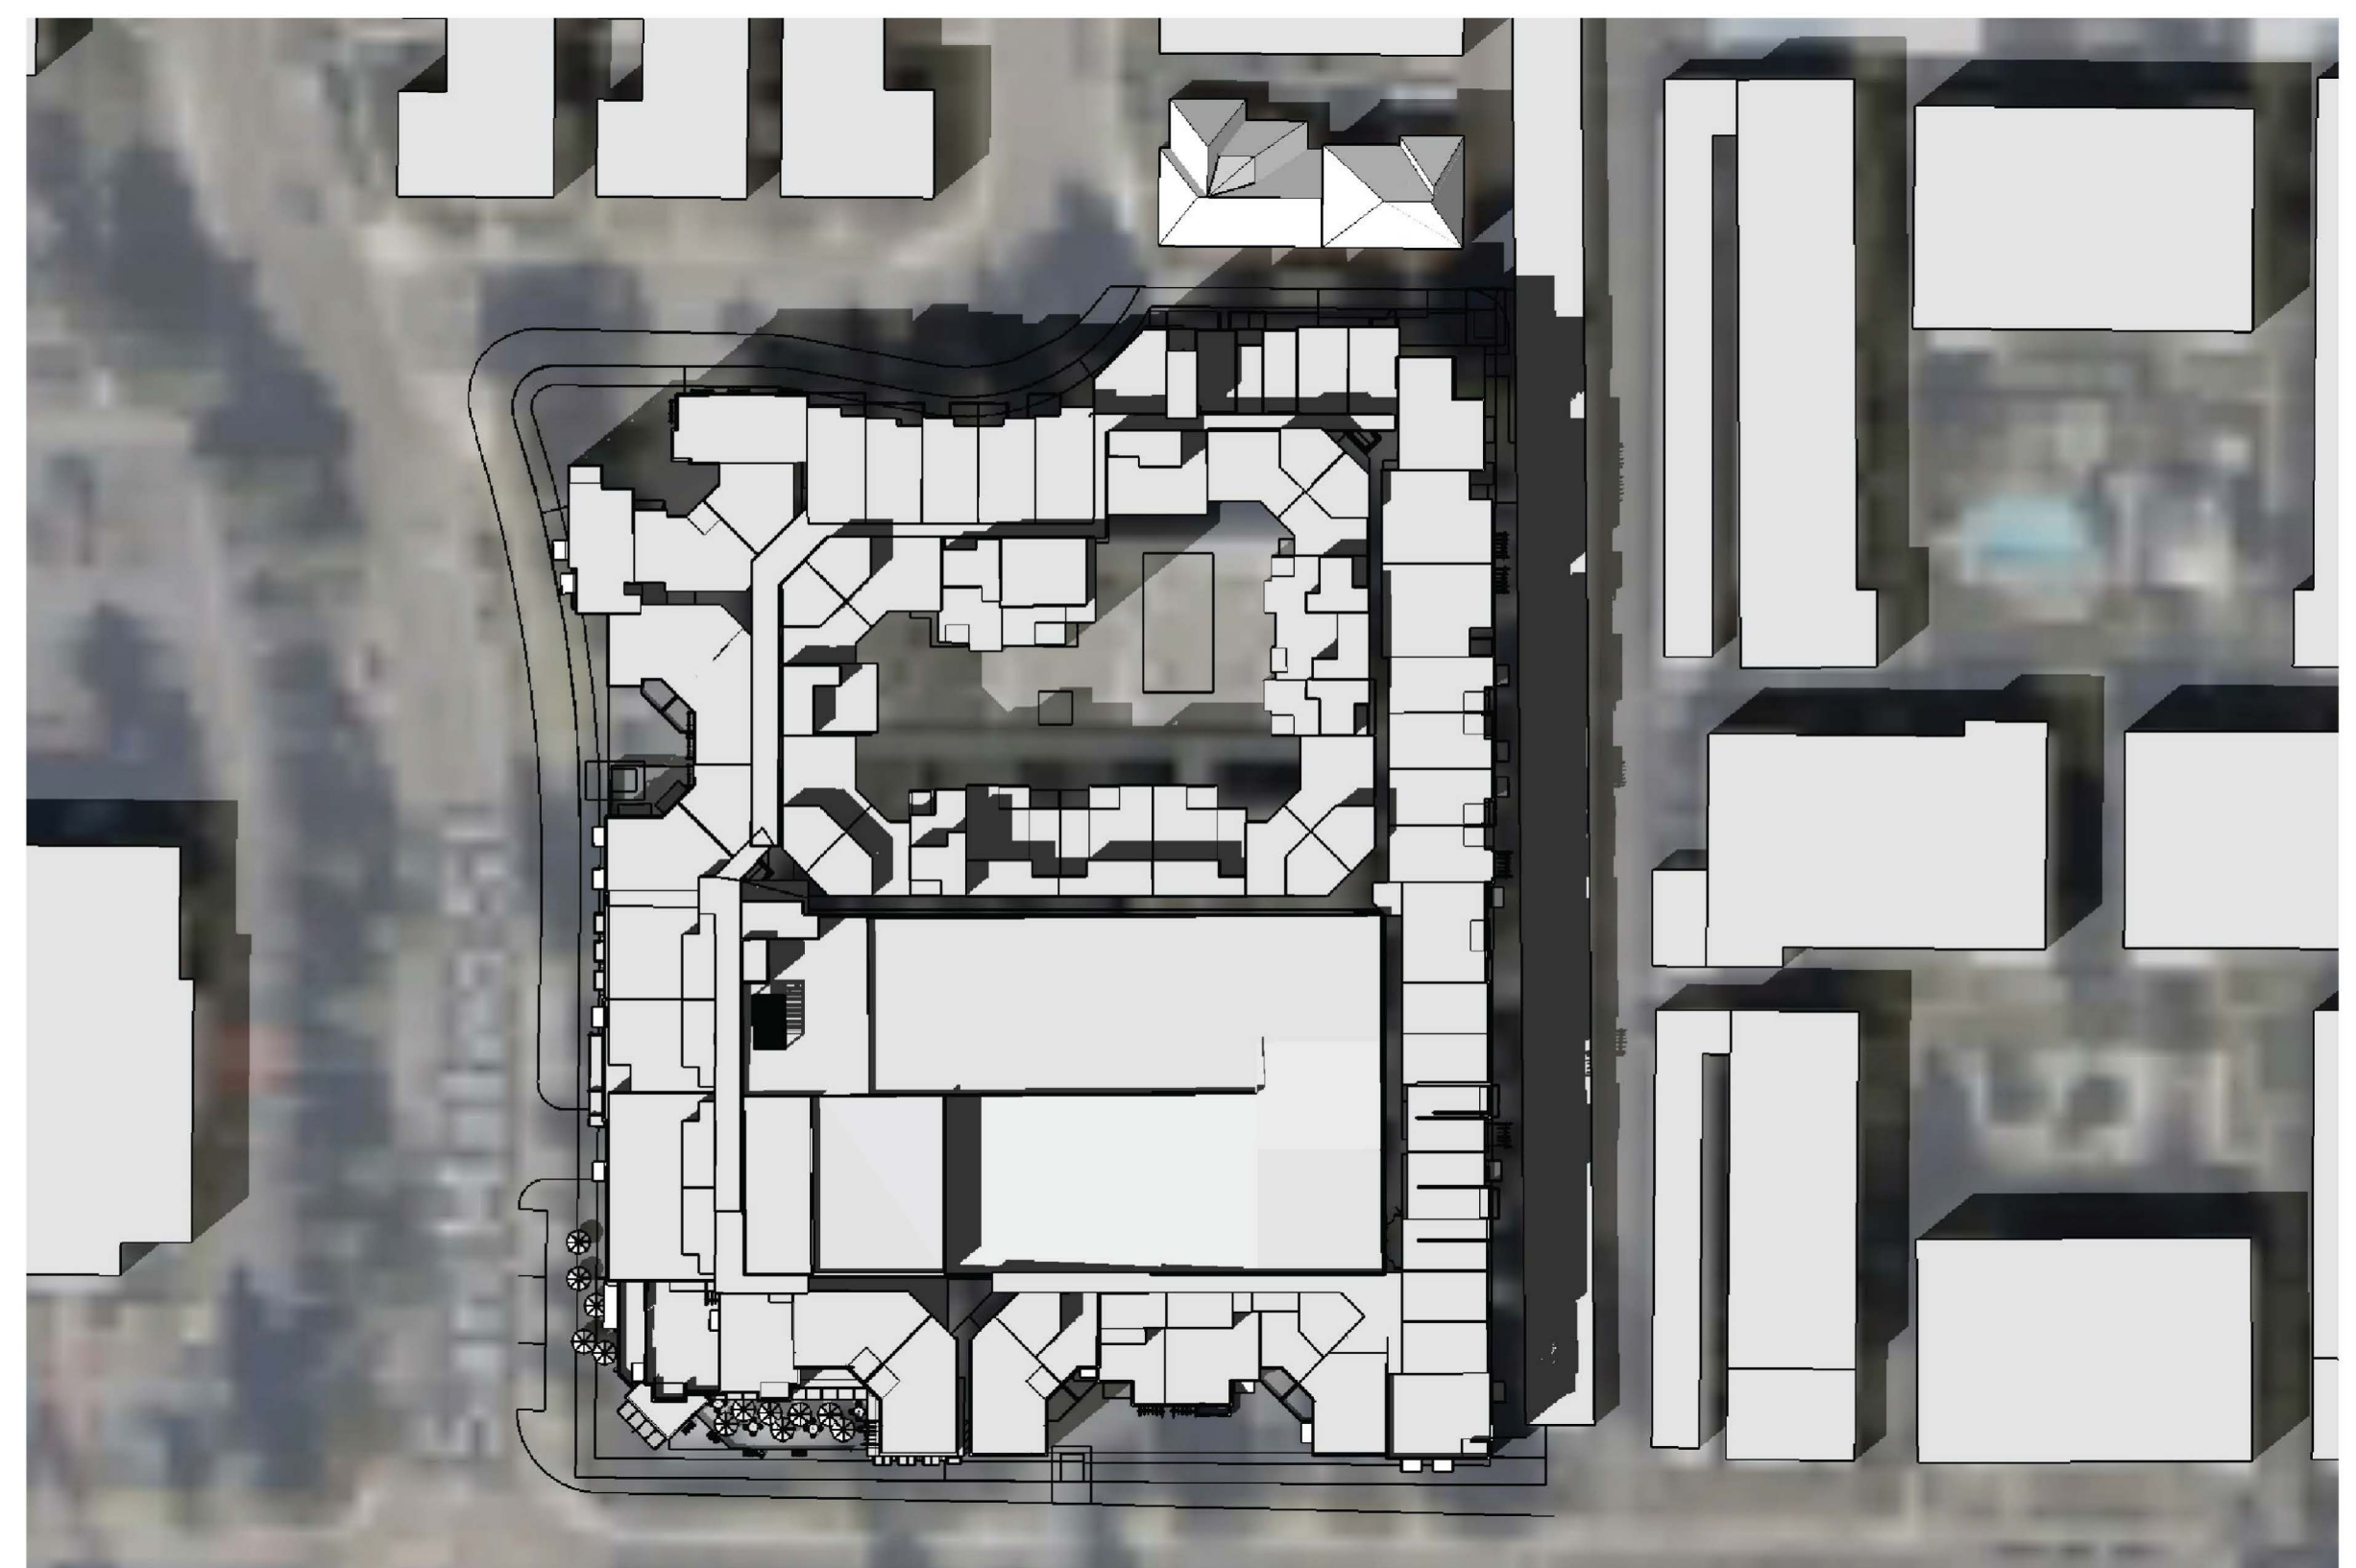

SEPTEMBER 22 @ 11:00AM
FALL EQUINOX

SEPTEMBER 22 @ 2:00PM
FALL EQUINOX

SHADOW STUDY

DATE: 11.16.2021
JOB NO.: 2017-647

SLATER AVENUE

SLATER INVESTMENTS, LLC., A DELAWARE LLC.

1501 QUAIL STREET, SUITE 100A, NEWPORT BEACH, CA 92660
(949) 520-7181