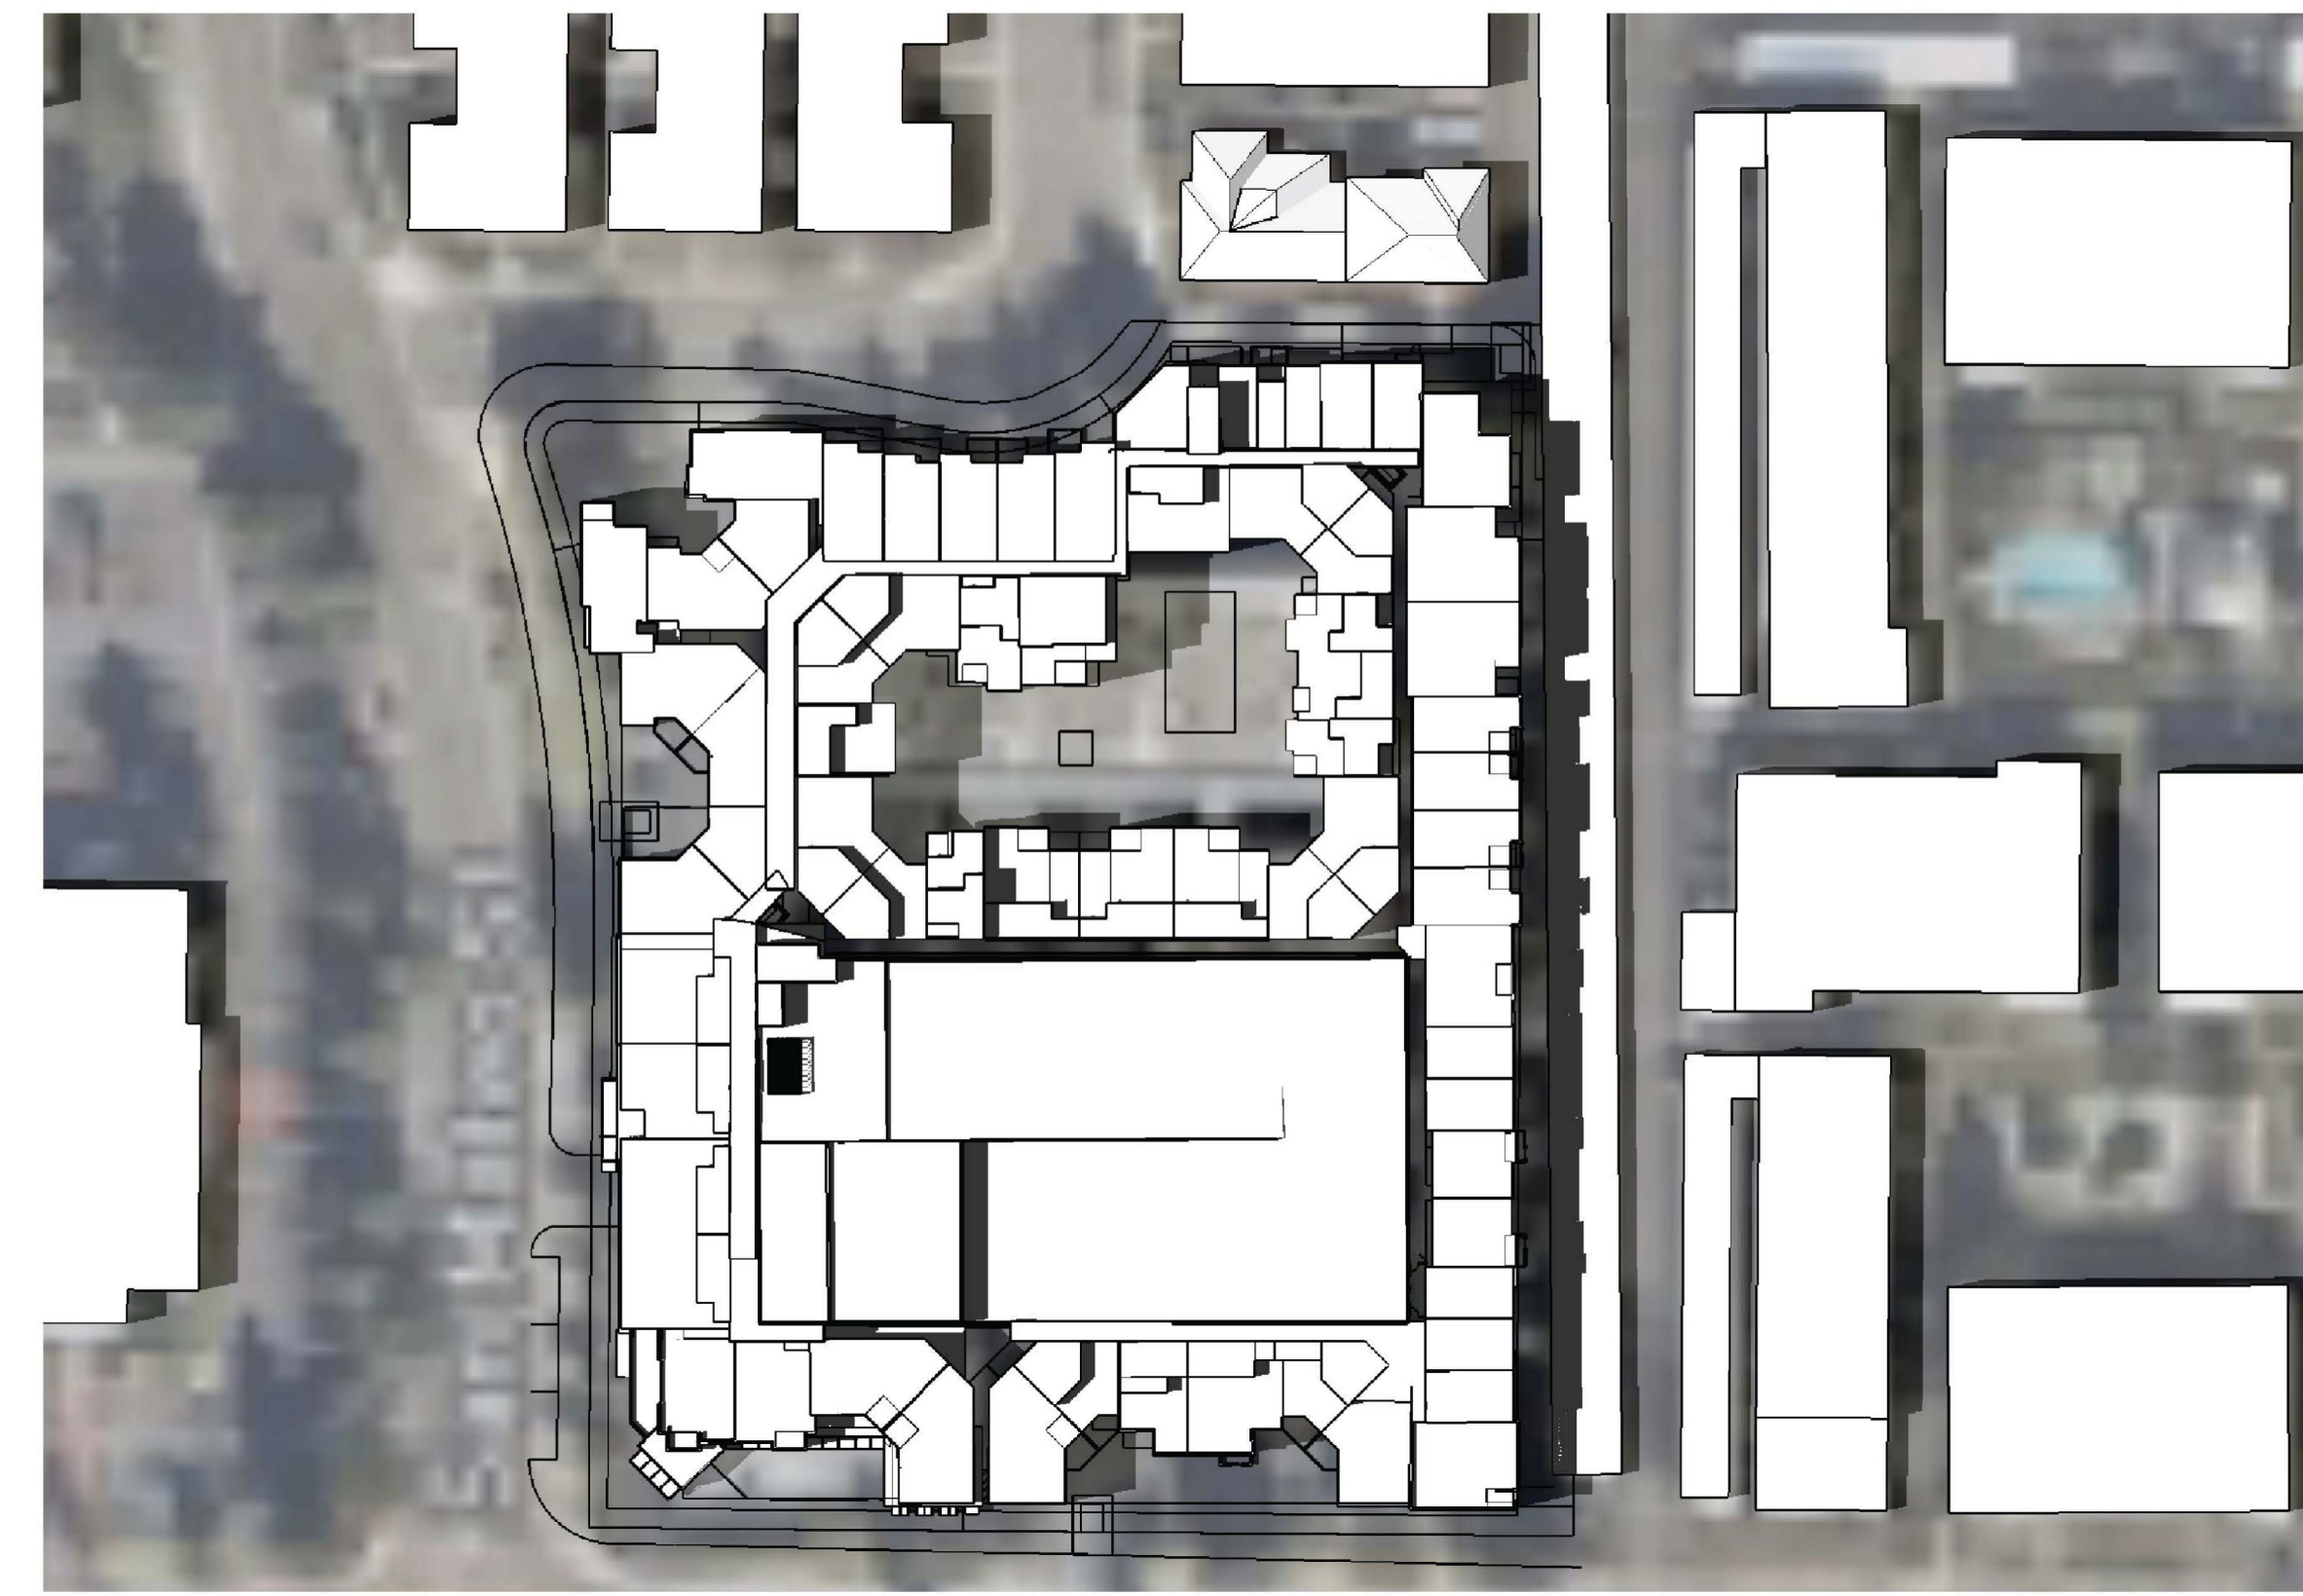

JUNE 21 @ 11:00AM
SUMMER SOLSTICE

JUNE 21 @ 2:00PM
SUMMER SOLSTICE

DECEMBER 21 @ 11:00AM
WINTER SOLSTICE

DECEMBER 21 @ 2:00PM
WINTER SOLSTICE

SHADOW STUDY

DATE: 11.16.2021
JOB NO.: 2017-647

SLATER AVENUE

SLATER INVESTMENTS, LLC., A DELAWARE LLC.