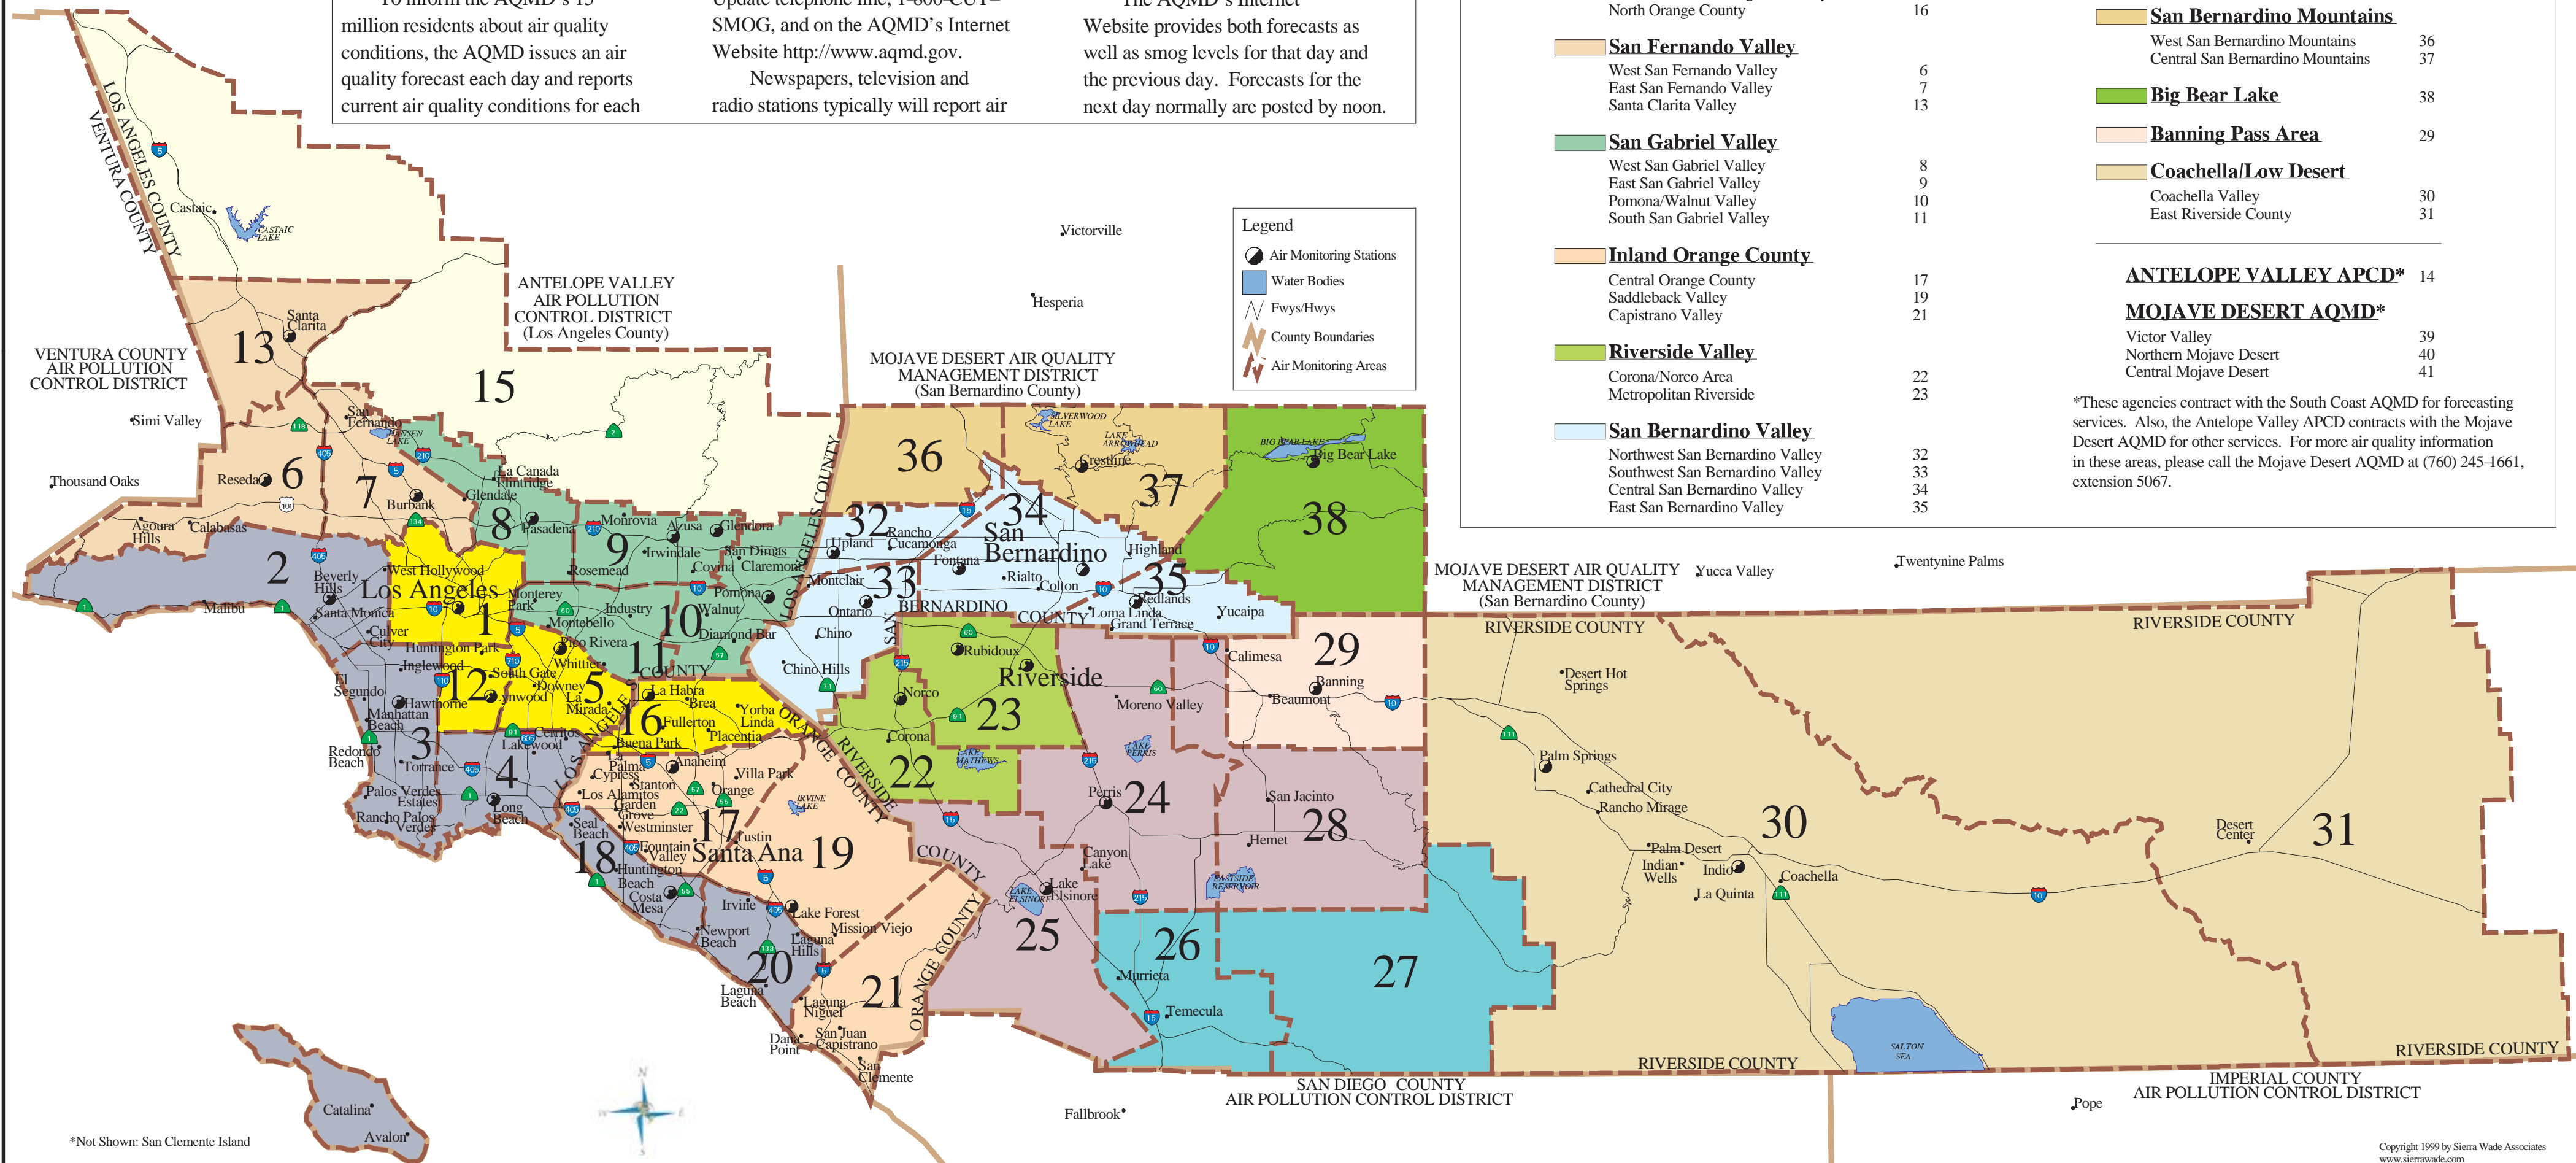

Newspapers, television and radio stations typically will report air

quality information using the General Forecast Areas, shown in color below, which are larger groupings of the more specific Air Monitoring Areas.

*Not Shown: San Clemente Island