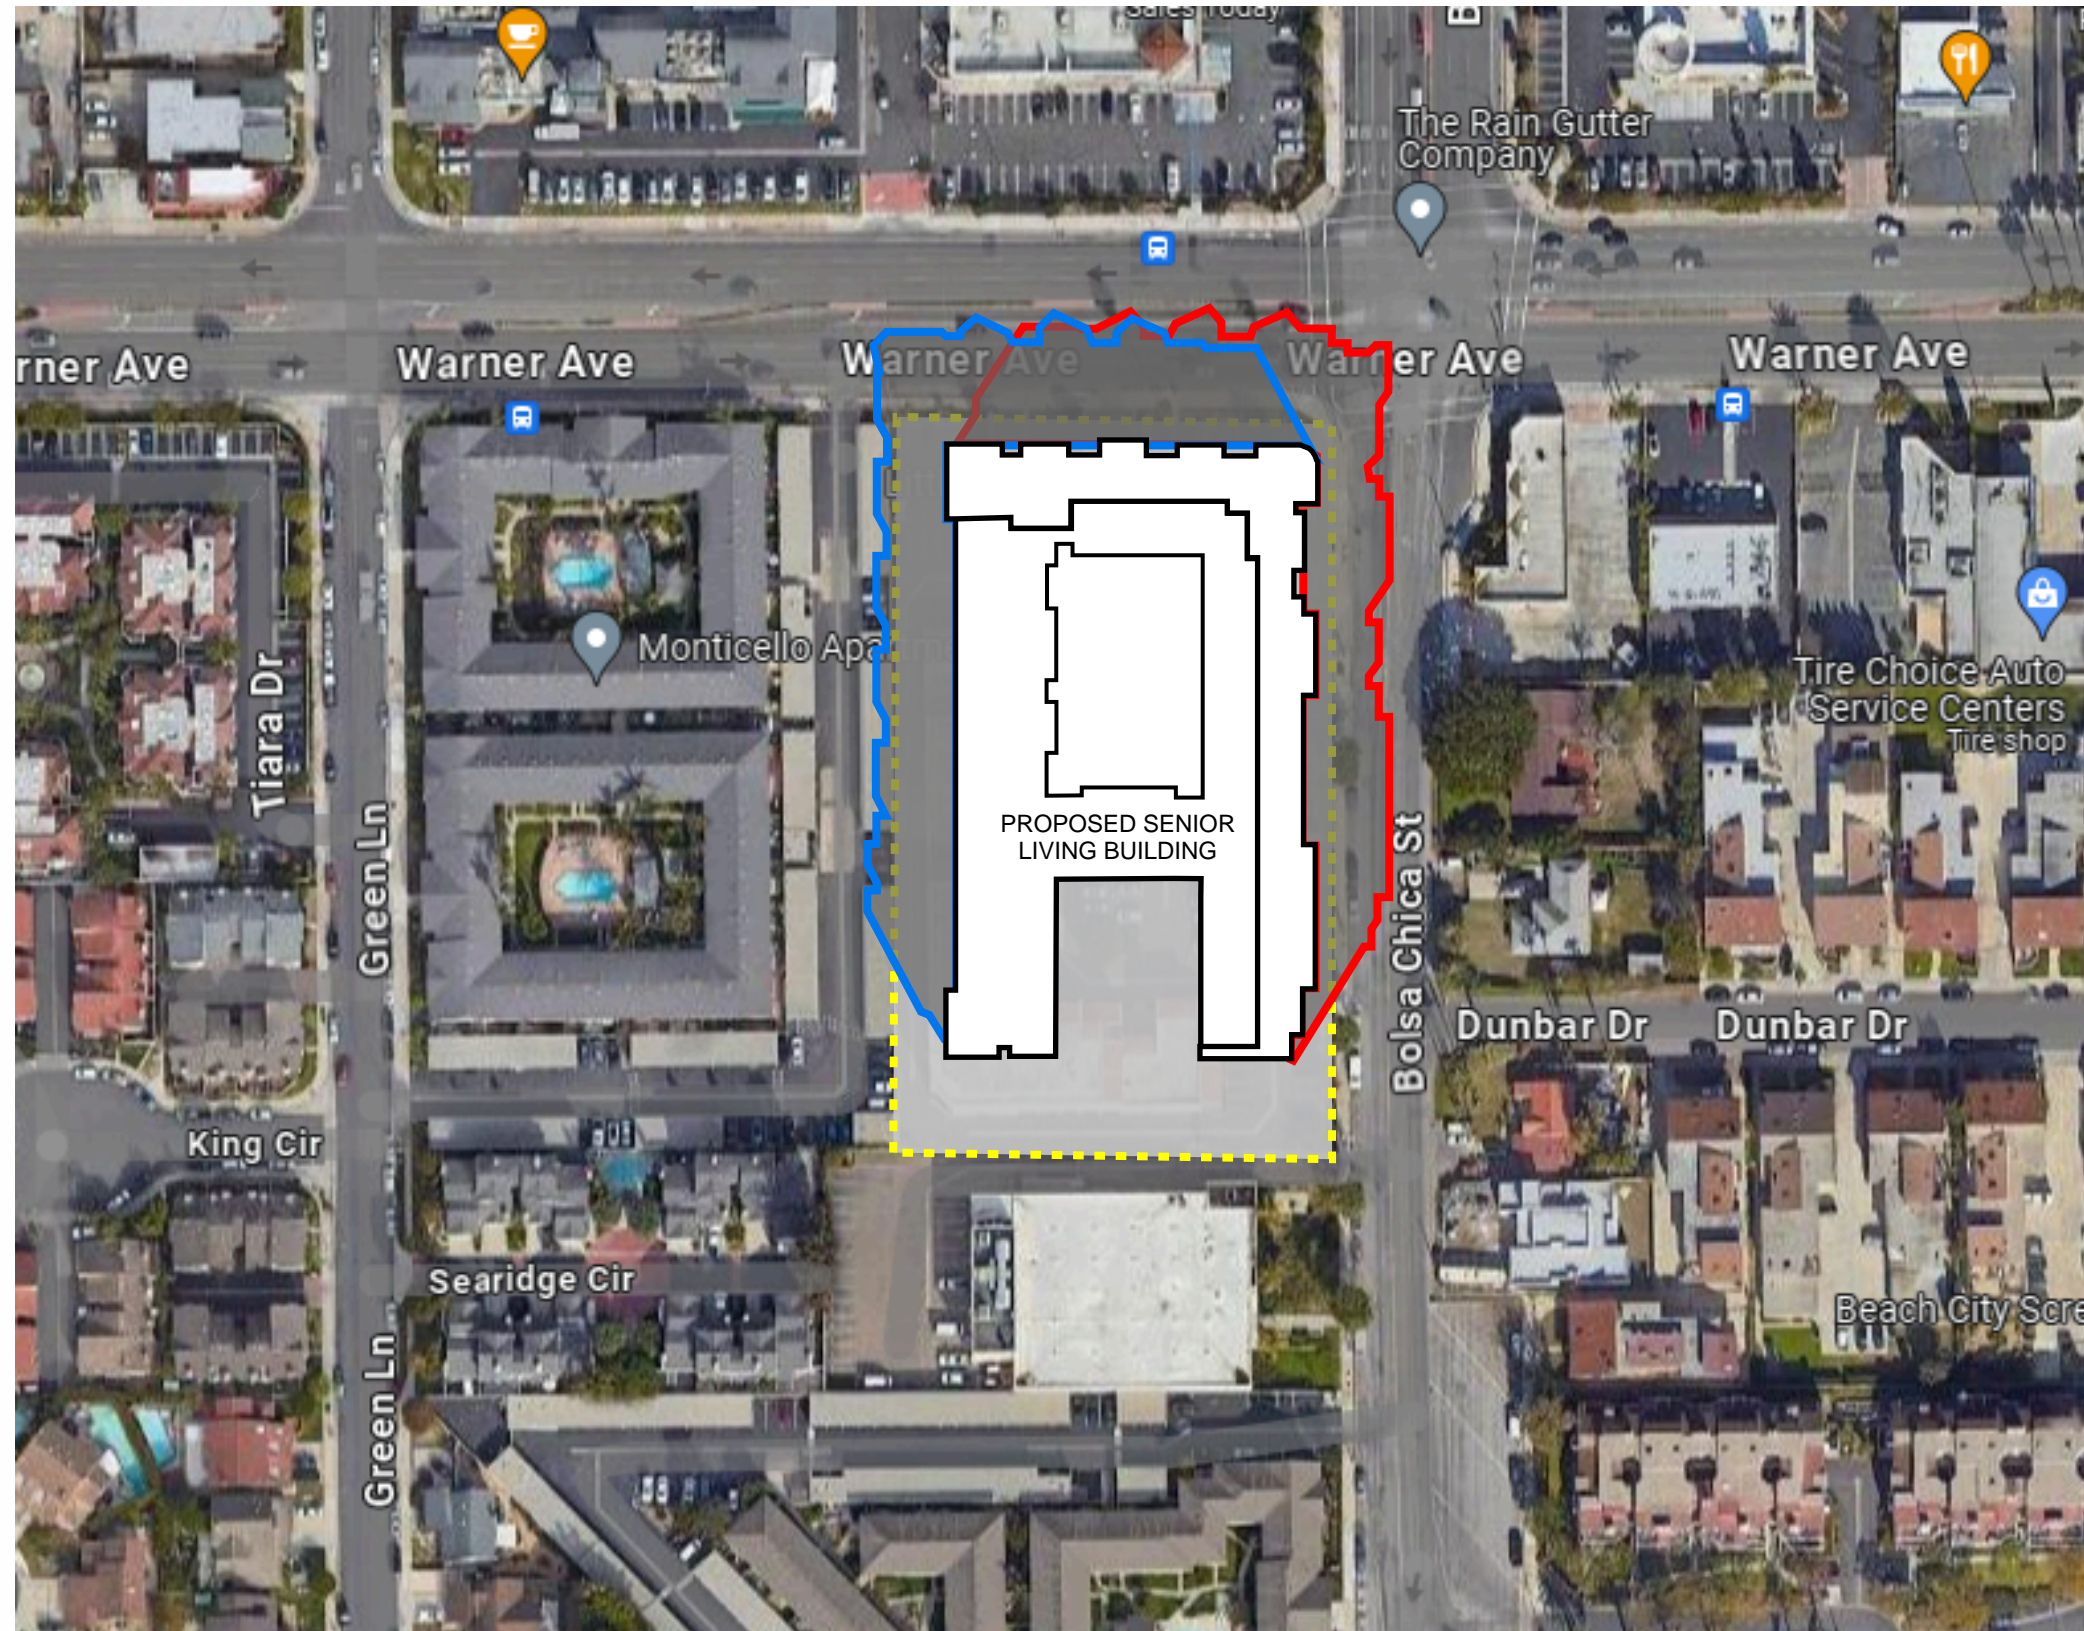

- PROPERTY LINE
- 4PM
- 8AM

COPYRIGHT © 2024 HKIT ARCHITECTS

SHADOW STUDY - SUMMER SOLSTICE

HUNTINGTON BEACH SENIOR LIVING

- PROPERTY LINE
- 2PM
- 10AM

COPYRIGHT © 2024 HKIT ARCHITECTS

SHADOW STUDY - WINTER SOLSTICE