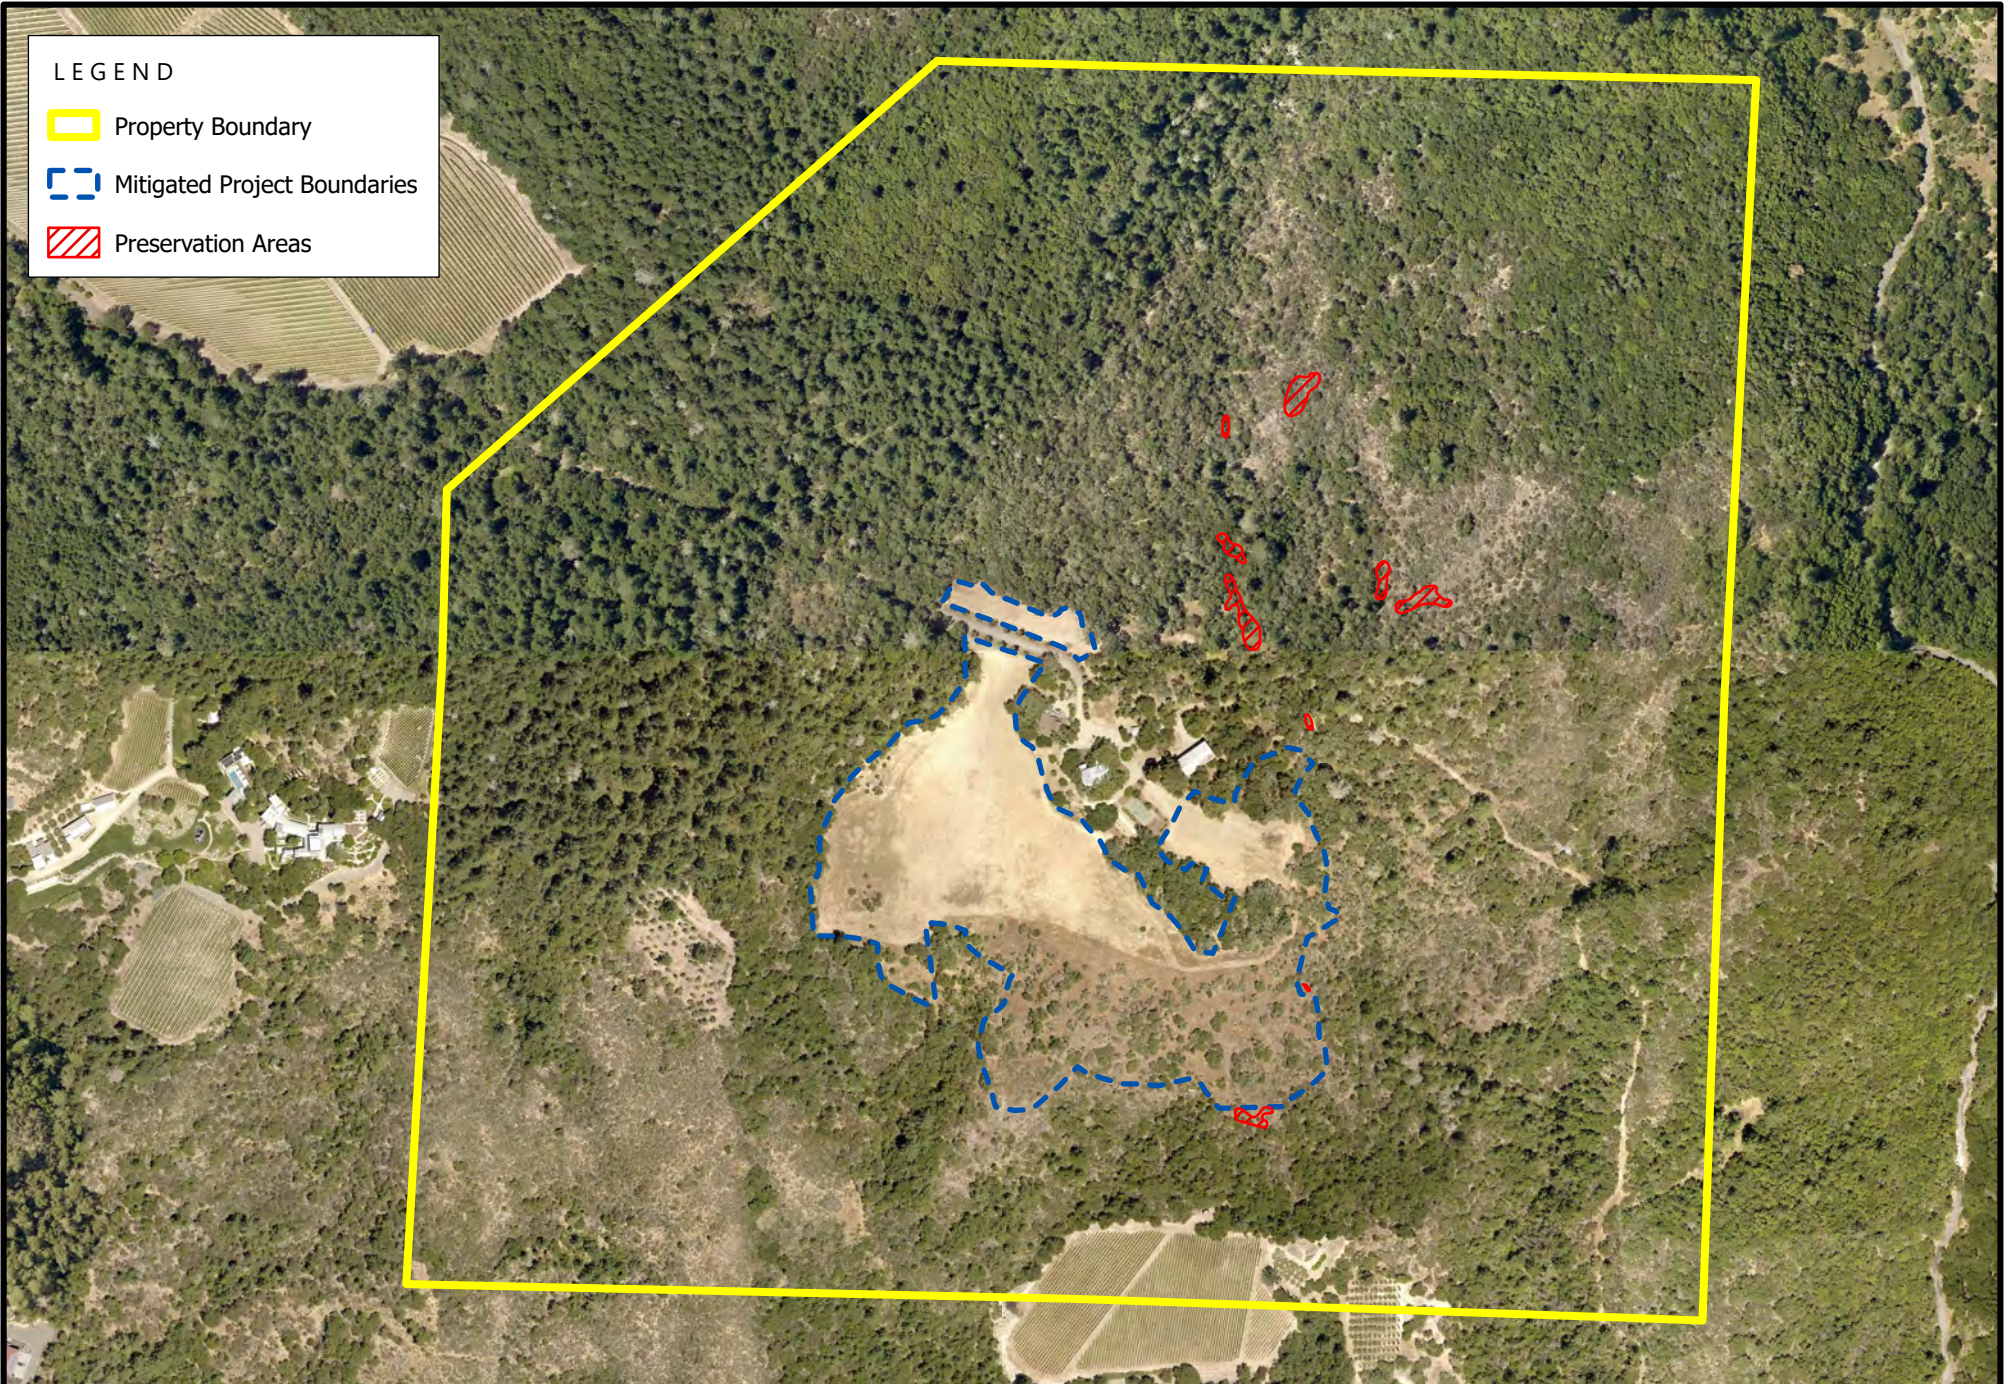

LEGEND

 Property Boundary

 Mitigated Project Boundaries

 Preservation Areas

P21-00170: Real Thorevilos ECPA

0 100 200 400 600 800 Feet

FIGURE 4B: ECOTONE SOUTH MITIGATED PROJECT AREA & SPECIAL-STATUS PLANTS PRESERVATION AREAS

Source: Napa County PBES - 9/26/2022