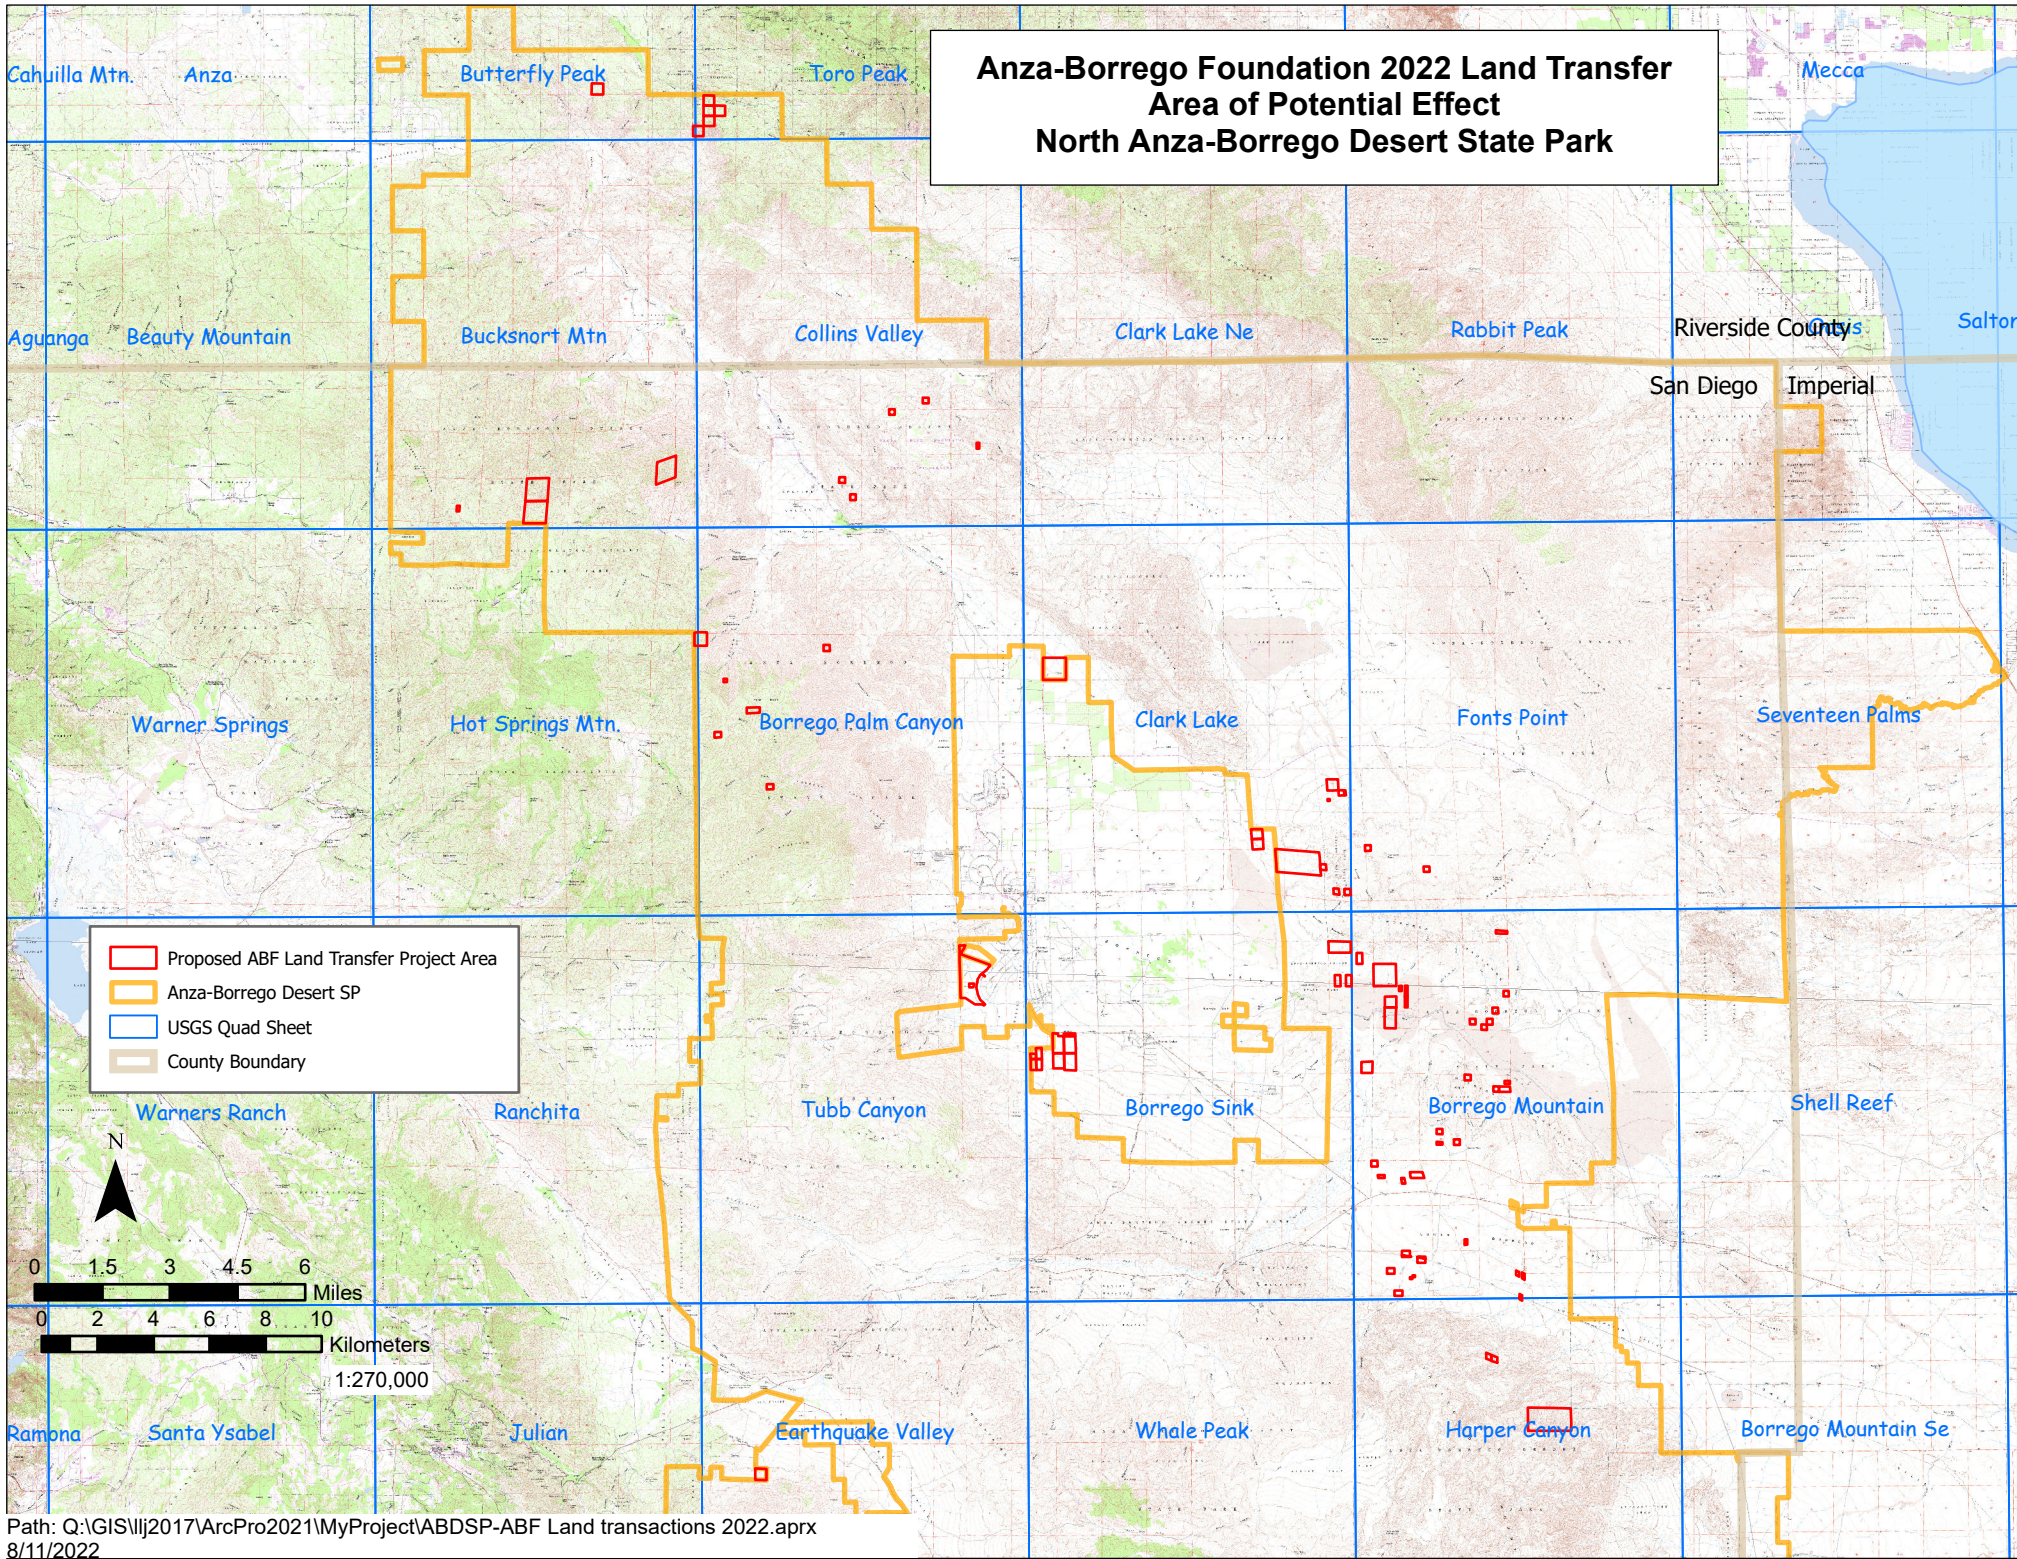

Anza-Borrego Foundation 2022 Land Transfer Area of Potential Effect North Anza-Borrego Desert State Park

- Proposed ABF Land Transfer Project Area
- Anza-Borrego Desert SP
- USGS Quad Sheet
- County Boundary