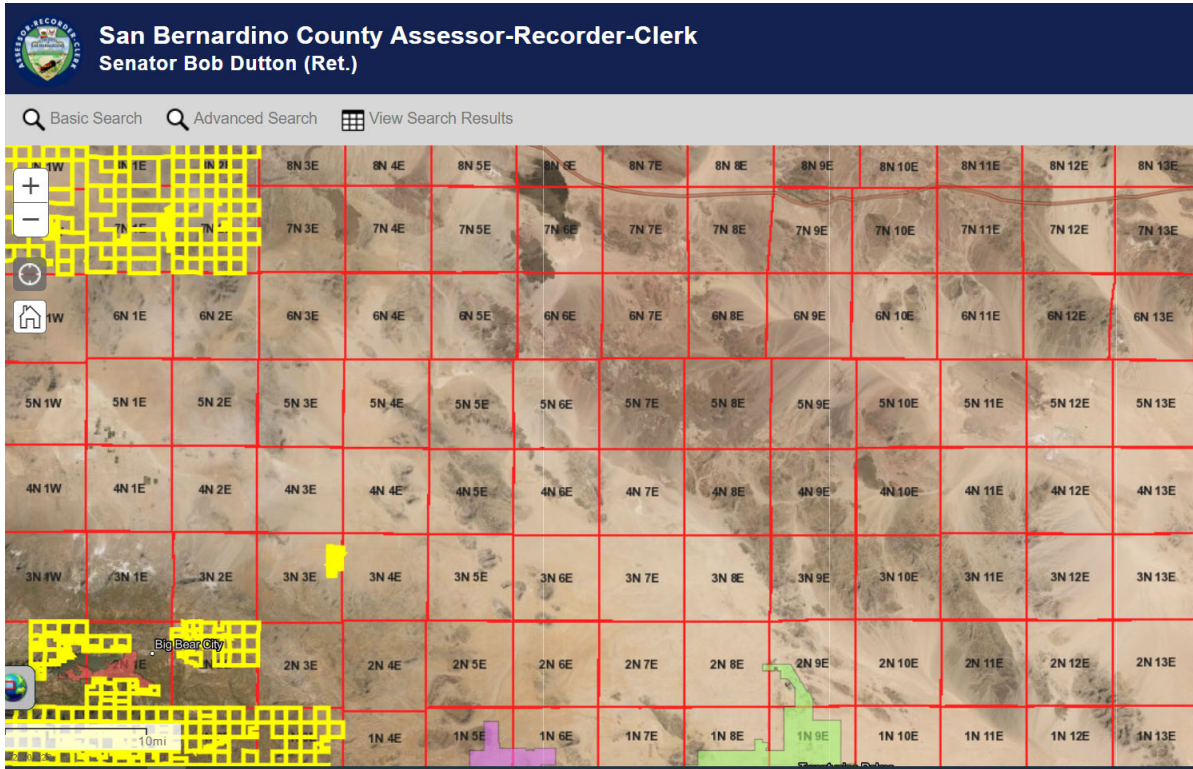

Attachment

Marine Corps Air Ground Combat Center Boundary (Orange)