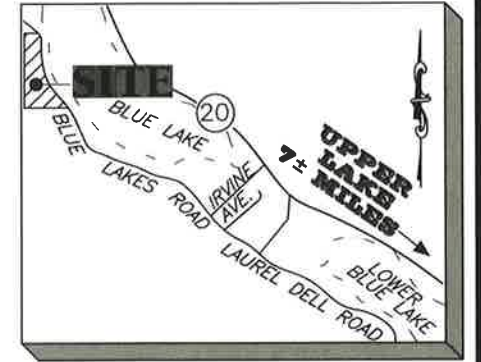

# SITE PLAN

## 5680 BLUE LAKES ROAD UPPER LAKE, CA APN 003-007-03

LOCATION MAP  
NO SCALE

phase 1

phase 2

phase 3

**OWNER:**  
 JUAN NOVOA  
 7917 OMAN  
 REDWOOD VALLEY, CA. 95470  
 (707) 391-5669