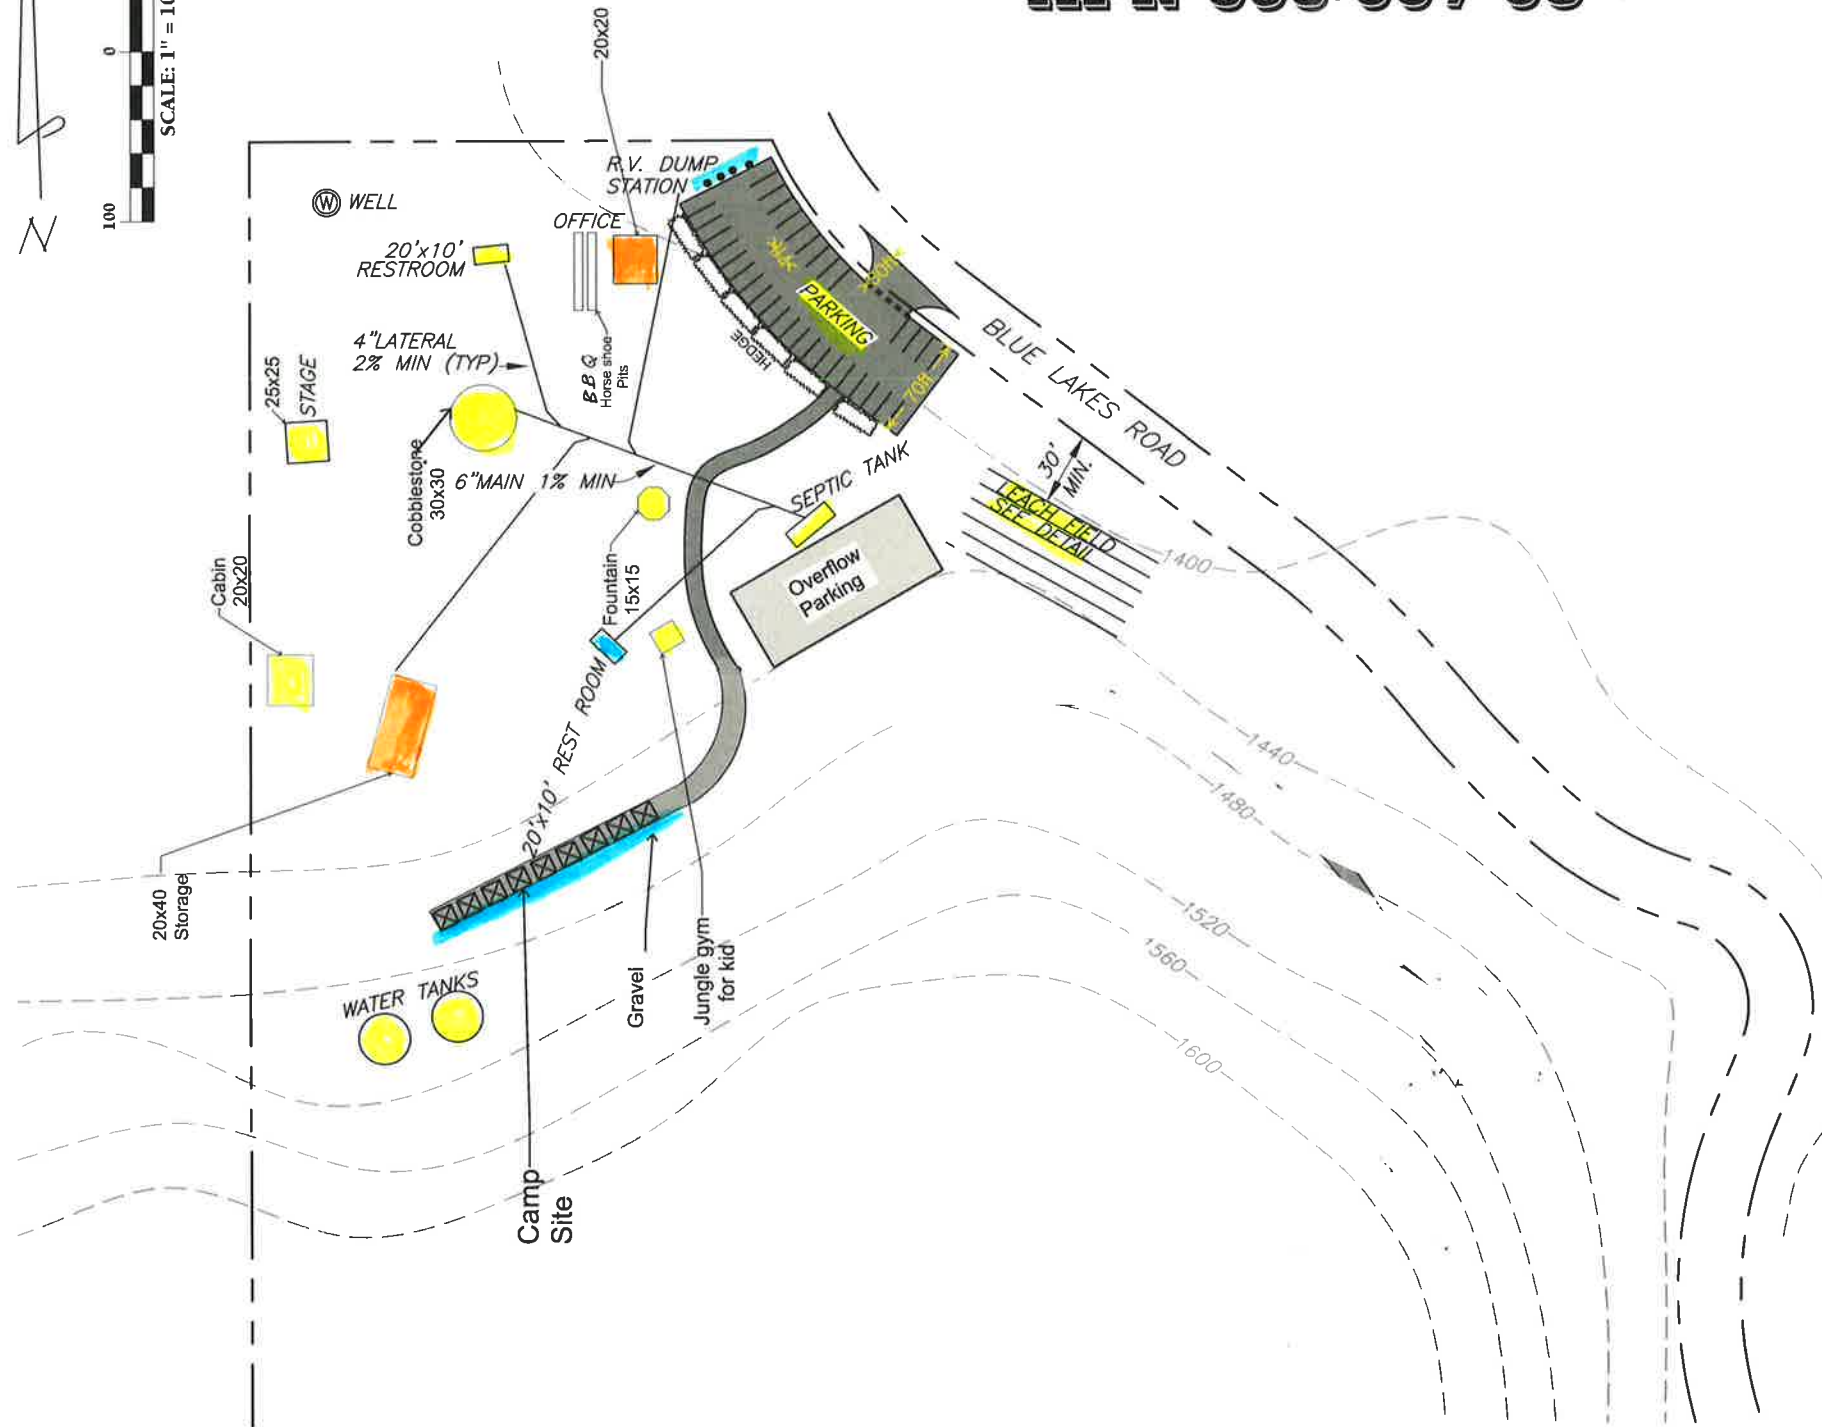

# SITE PLAN

## 5680 BLUE LAKES ROAD UPPER LAKE, CA APN 003-007-03

LOCATION MAP  
NO SCALE

phase 1

phase 2

phase 3

**OWNER:**  
 JUAN NOVOA  
 7917 OMAN  
 REDWOOD VALLEY, CA. 95470  
 (707) 391-5669