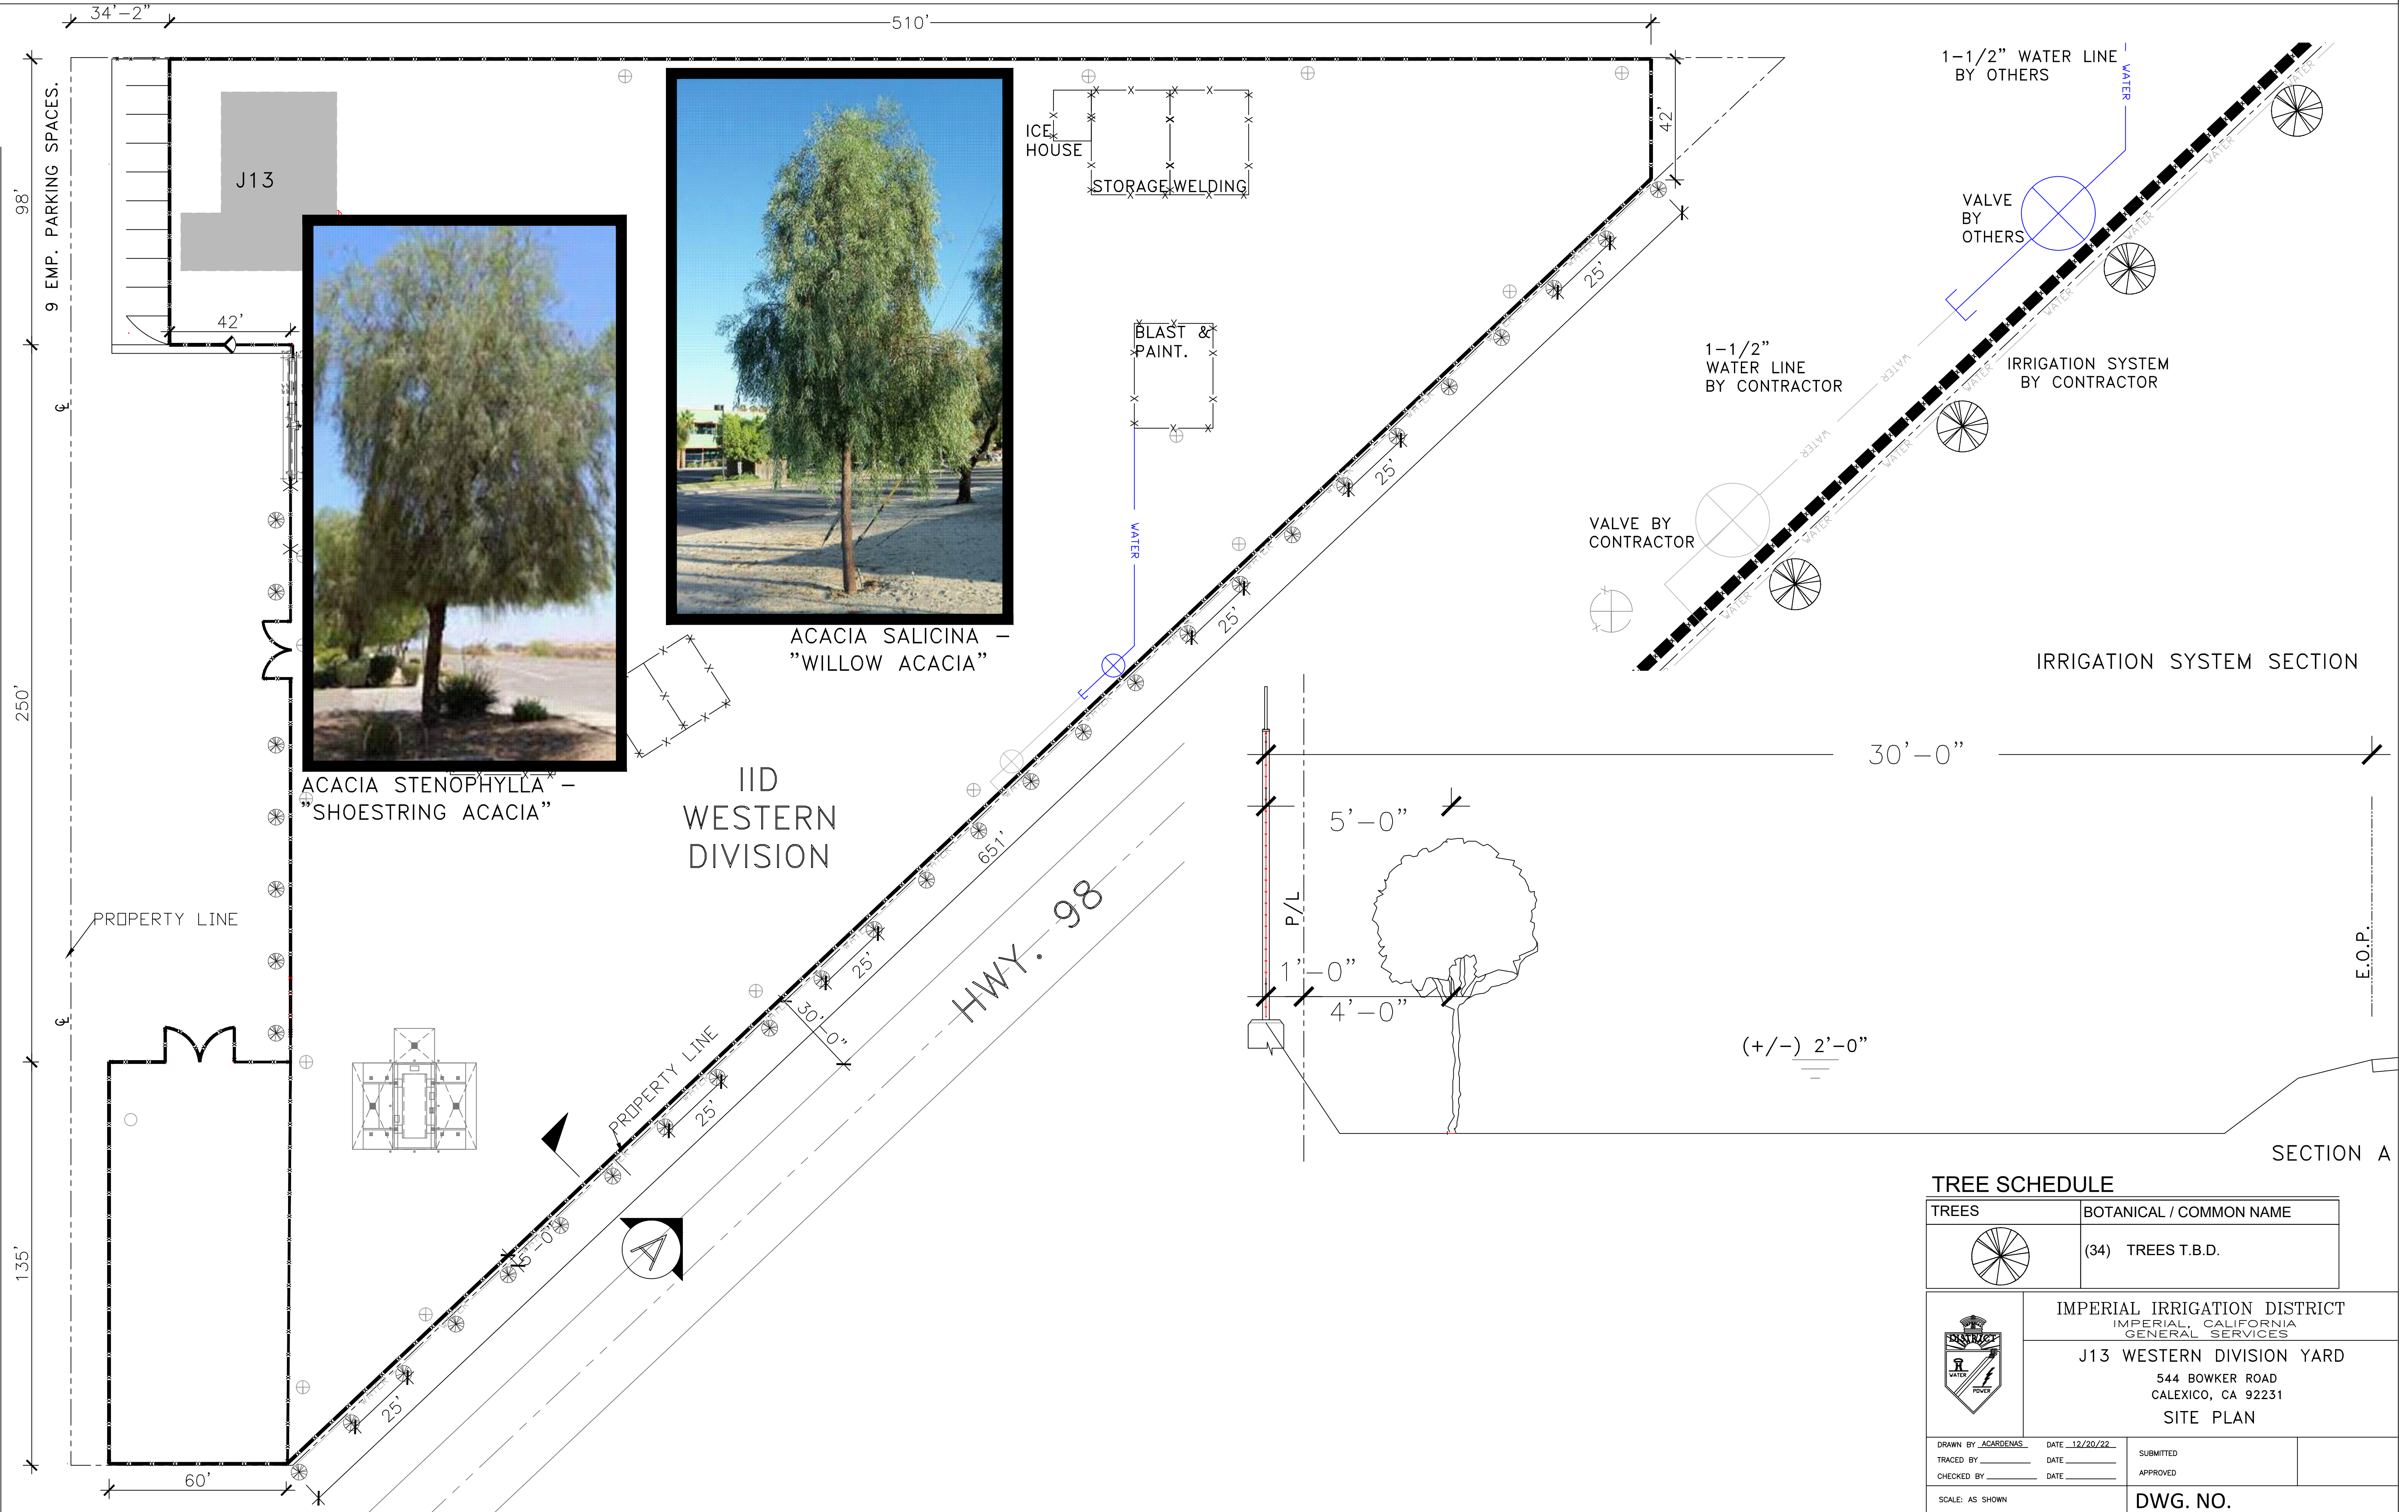

ATTACHMENT D TREE AND IRRIGATION SPECS PLAN

BOWKER RD.

TREE SCHEDULE	
TREES	BOTANICAL / COMMON NAME
	(34) TREES T.B.D.
 IMPERIAL IRRIGATION DISTRICT IMPERIAL, CALIFORNIA GENERAL SERVICES J13 WESTERN DIVISION YARD 544 BOWKER ROAD CALEXICO, CA 92231 SITE PLAN	
DRAWN BY: ACARDENAS TRACED BY: _____ CHECKED BY: _____ SCALE: AS SHOWN	DATE: 12/20/22 SUBMITTED: _____ APPROVED: _____ DWG. NO.