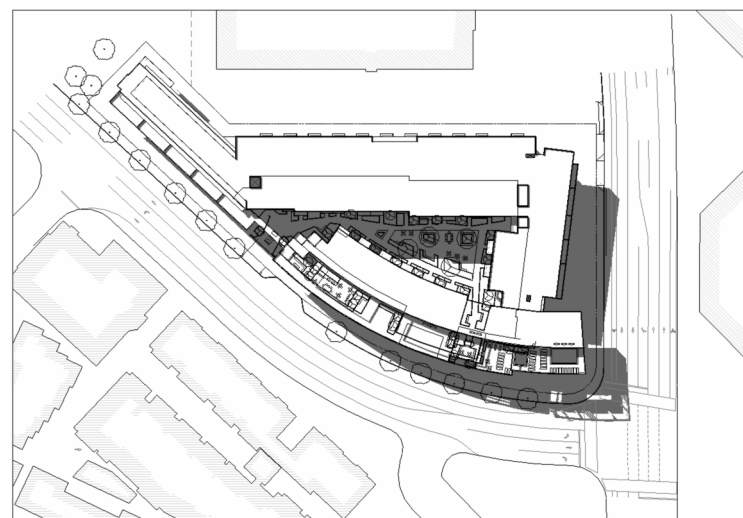

## Shadow Figures

**WINTER SOLSTICE**

10:00 AM

12:00 PM

2:00 PM

4:00 PM

**SUMMER SOLSTICE**

10:00 AM

12:00 PM

2:00 PM

4:00 PM

**SPRING/FALL EQUINOX**

10:00 AM

12:00 PM

2:00 PM

4:00 PM

**5700 HANNUM**

5700 HANNUM AVE  
CULVER CITY, CA 90230

PROJECT SHADOWS / / 07/12/23