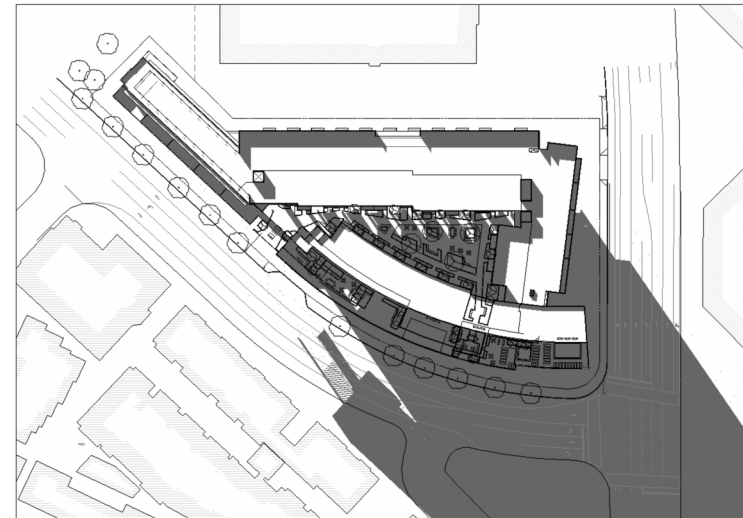

## Shadow Figures

**WINTER SOLSTICE**

10:00 AM

12:00 PM

2:00 PM

4:00 PM

**SUMMER SOLSTICE**

10:00 AM

**5700 HANNUM**

5700 HANNUM AVE  
CULVER CITY, CA 90230

PROJECT SHADOWS / / 07/12/23