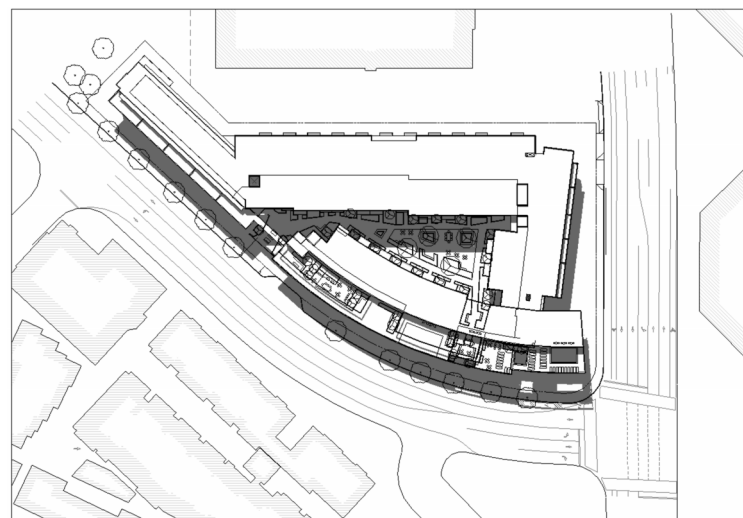

WINTER SOLSTICE

SUMMER SOLSTICE

2:00 PM

SPRING/FALL EQUINOX

5700 HANNUM

5700 HANNUM AVE
CULVER CITY, CA 90230

PROJECT SHADOWS / / 07/12/23