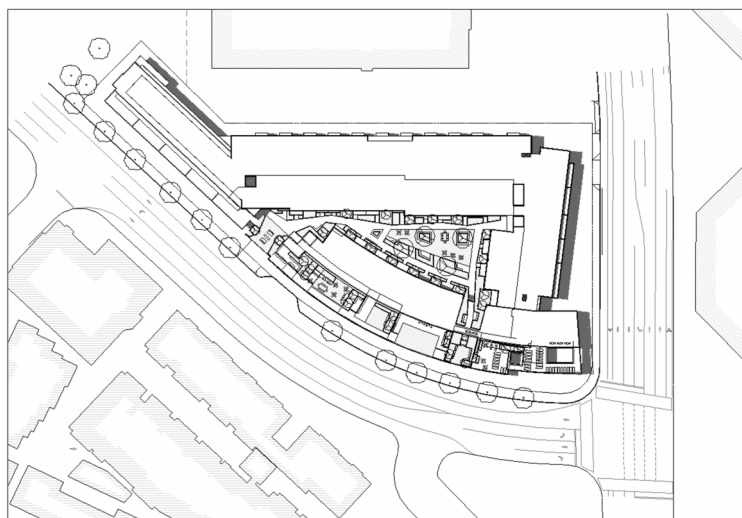

## Shadow Figures

**WINTER SOLSTICE**

10:00 AM

12:00 PM

2:00 PM

4:00 PM

**SUMMER SOLSTICE**

10:00 AM

**5700 HANNUM**

5700 HANNUM AVE  
CULVER CITY, CA 90230

PROJECT SHADOWS / / 07/12/23