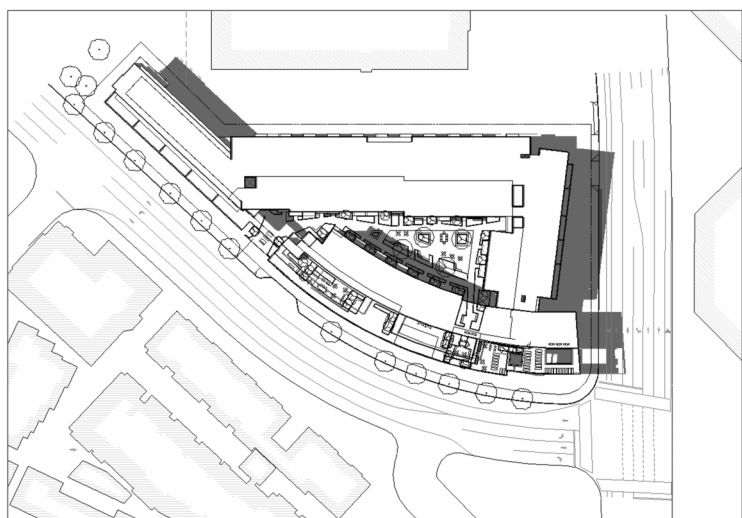

## Shadow Figures

**WINTER SOLSTICE**

10:00 AM

12:00 PM

2:00 PM

4:00 PM

**SUMMER SOLSTICE**

10:00 AM

12:00 PM

2:00 PM

4:00 PM

**SPRING/FALL EQUINOX**

10:00 AM

12:00 PM

2:00 PM

4:00 PM

**5700 HANNUM**

5700 HANNUM AVE  
CULVER CITY, CA 90230

PROJECT SHADOWS / / 07/12/23