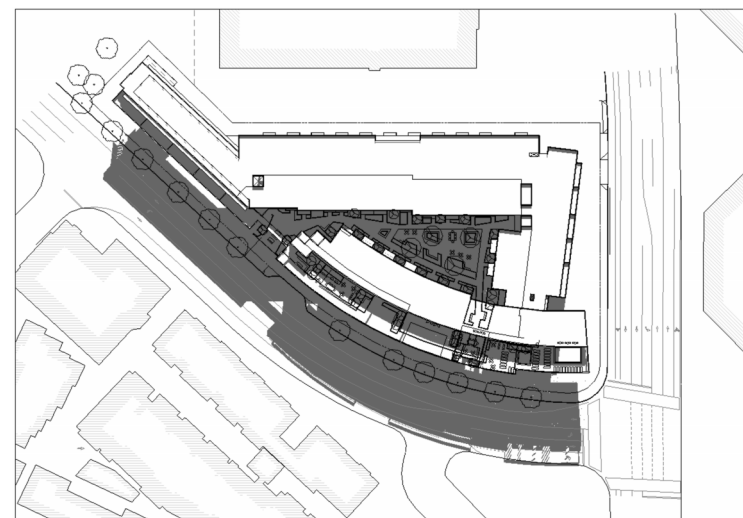

WINTER SOLSTICE

SUMMER SOLSTICE

4:00 PM

SPRING/FALL EQUINOX

5700 HANNUM

5700 HANNUM AVE
CULVER CITY, CA 90230

PROJECT SHADOWS / / 07/12/23