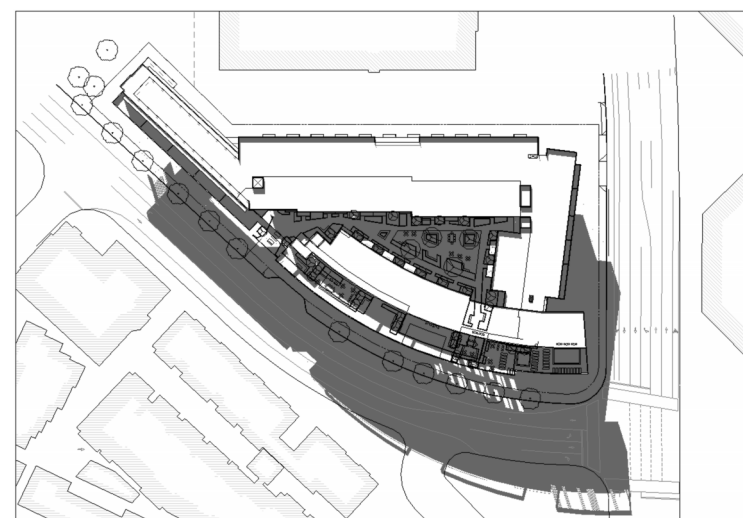

## Shadow Figures

**WINTER SOLSTICE**

10:00 AM

12:00 PM

2:00 PM

4:00 PM

**SUMMER SOLSTICE**

10:00 AM

12:00 PM

2:00 PM

4:00 PM

**SPRING/FALL EQUINOX**

10:00 AM

12:00 PM

2:00 PM

4:00 PM

**5700 HANNUM**

5700 HANNUM AVE  
CULVER CITY, CA 90230

PROJECT SHADOWS / / 07/12/23