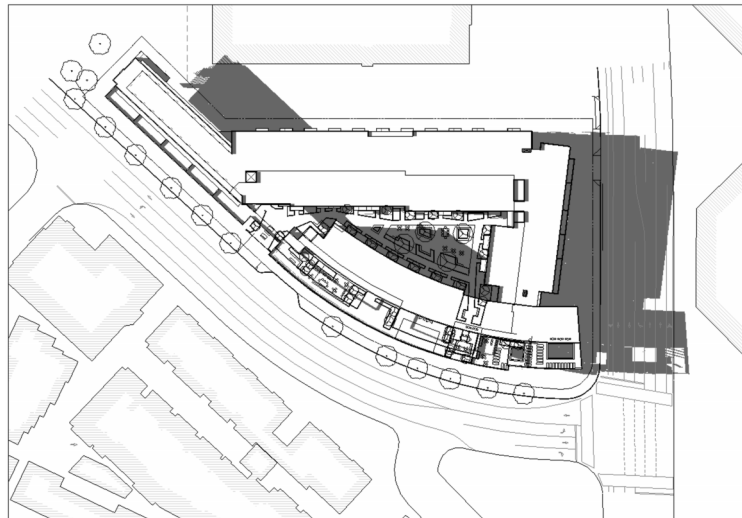

## Shadow Figures

**WINTER SOLSTICE**

10:00 AM

12:00 PM

2:00 PM

4:00 PM

**SUMMER SOLSTICE**

10:00 AM

12:00 PM

2:00 PM

4:00 PM

**SPRING/FALL EQUINOX**

10:00 AM

12:00 PM

2:00 PM

4:00 PM

**5700 HANNUM**

5700 HANNUM AVE  
CULVER CITY, CA 90230

PROJECT SHADOWS / / 07/12/23