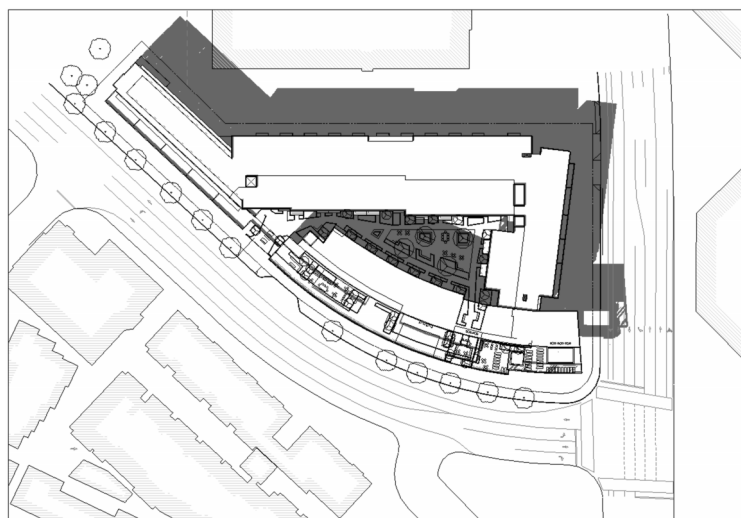

## Shadow Figures

**WINTER SOLSTICE**

10:00 AM

12:00 PM

2:00 PM

4:00 PM

**SUMMER SOLSTICE**

10:00 AM

12:00 PM

2:00 PM

4:00 PM

**SPRING/FALL EQUINOX**

10:00 AM

12:00 PM

2:00 PM

4:00 PM

**5700 HANNUM**

5700 HANNUM AVE  
CULVER CITY, CA 90230

PROJECT SHADOWS / / 07/12/23