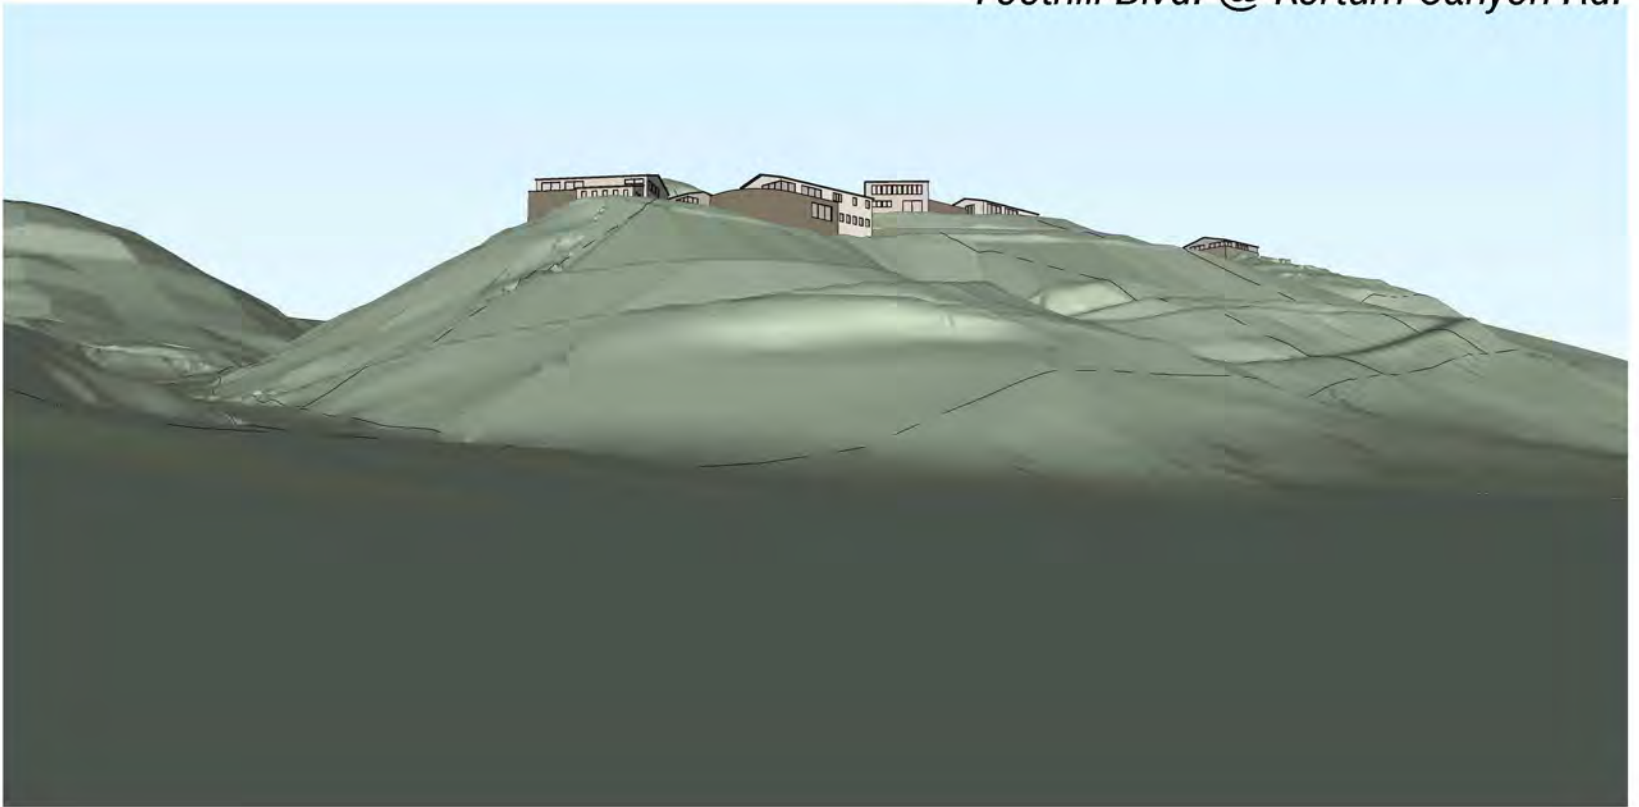

K KORTUM RANCH – *Neighborhood Cluster Concept*

K KORTUM RANCH – *Visual Analysis Key*

= Property

KORTUM RANCH – *Visual Analysis Key*

K KORTUM RANCH – *Present Day (Summer)*

K KORTUM RANCH – *Proposed Site Development*

K KORTUM RANCH – *Existing & Proposed Overlay*

Foothill Blvd. @ Kortum Canyon Rd.

K KORTUM RANCH – *Present Day (Summer)*

Foothill Blvd. @ Kortum Canyon Rd.

K KORTUM RANCH – *Proposed Site Development*

Foothill Blvd. @ Kortum Canyon Rd.

K KORTUM RANCH – *Existing & Proposed Overlay*

Foothill Blvd. @ Kortum Canyon Rd.

K KORTUM RANCH – *Topo Model 3D Homes*

Lincoln Ave. @ Myrtle St.

K KORTUM RANCH – *Present Day (Summer)*

Lincoln Ave. @ Myrtle St.

K KORTUM RANCH – *Proposed Site Development*

Lincoln Ave. @ Myrtle St.

K KORTUM RANCH – *Existing & Proposed Overlay*

Lincoln Ave. @ Myrtle St.

K KORTUM RANCH – *Topo Model 3D Homes*

Lincoln Ave. @ Railroad Depot