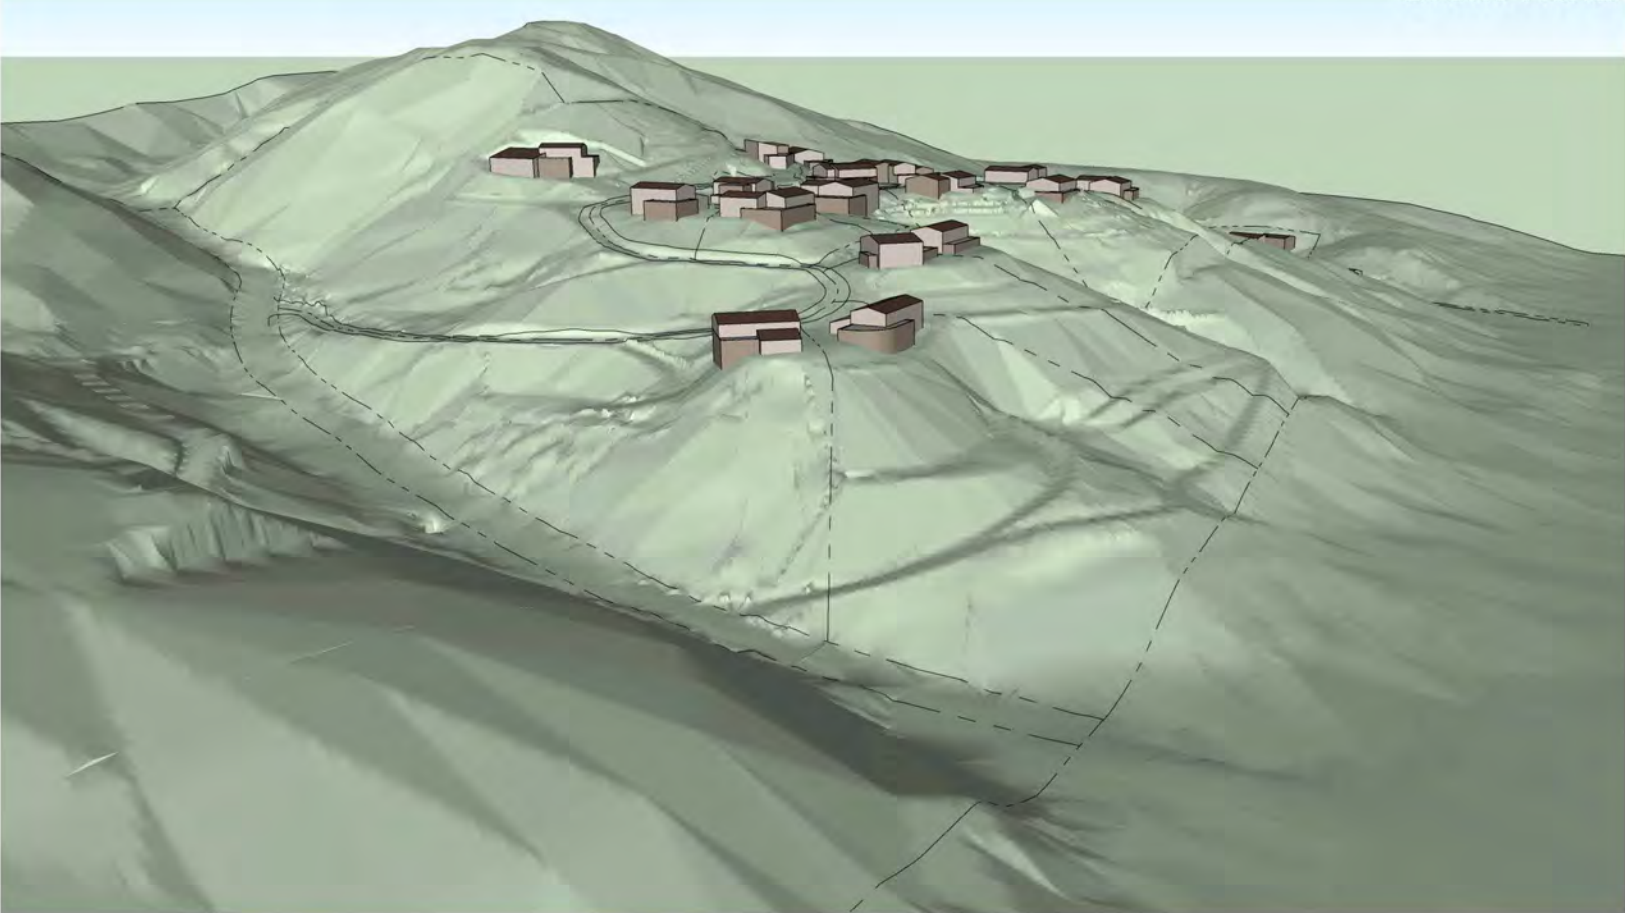

K KORTUM RANCH – *Neighborhood Cluster Concept*

K KORTUM RANCH – *Visual Analysis Key*

= Property

KORTUM RANCH – *Visual Analysis Key*

K KORTUM RANCH – *Present Day (Summer)*

K KORTUM RANCH – *Proposed Site Development*

K KORTUM RANCH – *Existing & Proposed Overlay*

Foothill Blvd. @ Kortum Canyon Rd.

K KORTUM RANCH – *Present Day (Summer)*

Foothill Blvd. @ Kortum Canyon Rd.

K KORTUM RANCH – *Proposed Site Development*

Foothill Blvd. @ Kortum Canyon Rd.

K KORTUM RANCH – *Existing & Proposed Overlay*

Foothill Blvd. @ Kortum Canyon Rd.

K KORTUM RANCH – *Topo Model 3D Homes*

Lincoln Ave. @ Myrtle St.

K KORTUM RANCH – *Present Day (Summer)*

Lincoln Ave. @ Myrtle St.

K KORTUM RANCH – *Present Day (Summer)*

Lincoln Ave. @ Railroad Depot

K KORTUM RANCH – *Proposed Site Development*

Lincoln Ave. @ Railroad Depot

K KORTUM RANCH – *Existing & Proposed Overlay*

Lincoln Ave. @ Railroad Depot