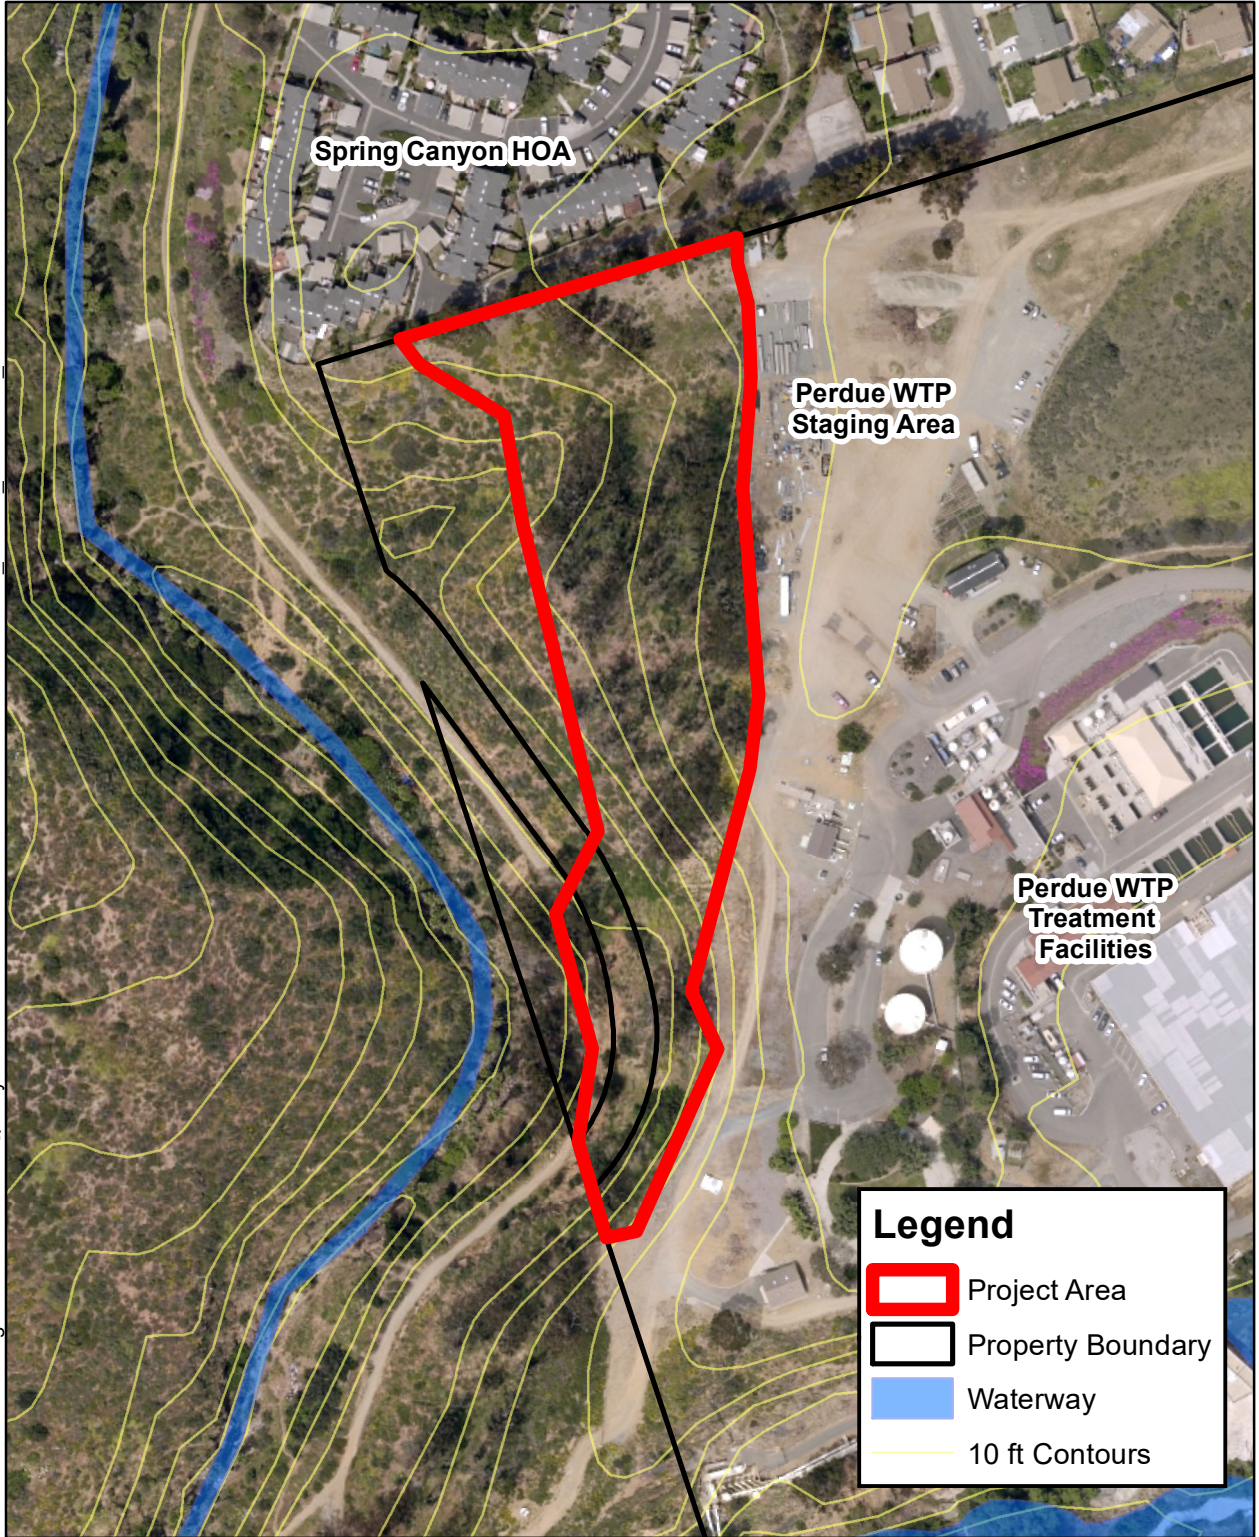

Document Path: I:\engr\B P\BP 24\Water Quality\20248005 - Hazardous Tree Removal\GIS\20230925 Perdue Hazardous Trees.mxd

Map prepared by I. Marquez, 9/29/2023 Aerial photo by ArcGIS, 2017

Figure 2. Robert A. Perdue Water Treatment Plant Hazardous Tree Removal and Habitat Restoration Project (B.P. 20248005)