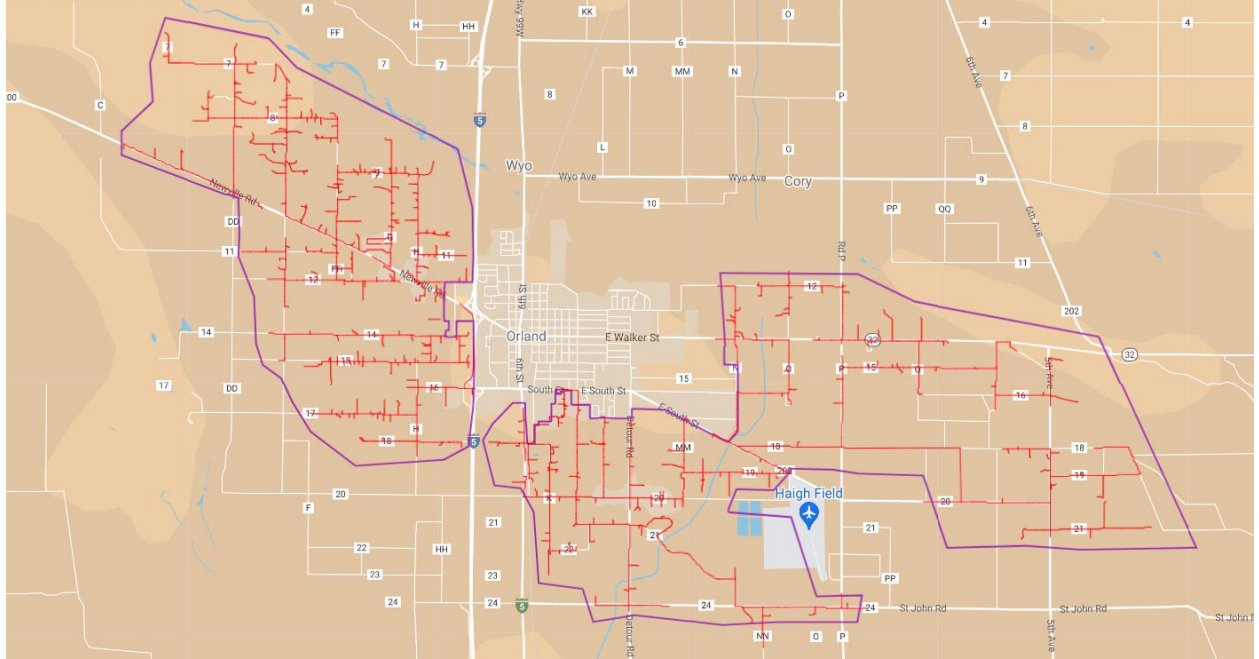

Golden State Connect Authority Glenn County Broadband Network

Glenn County: Polygon 4-1, 4-2

Polygon 1-4

Polygon 2-1