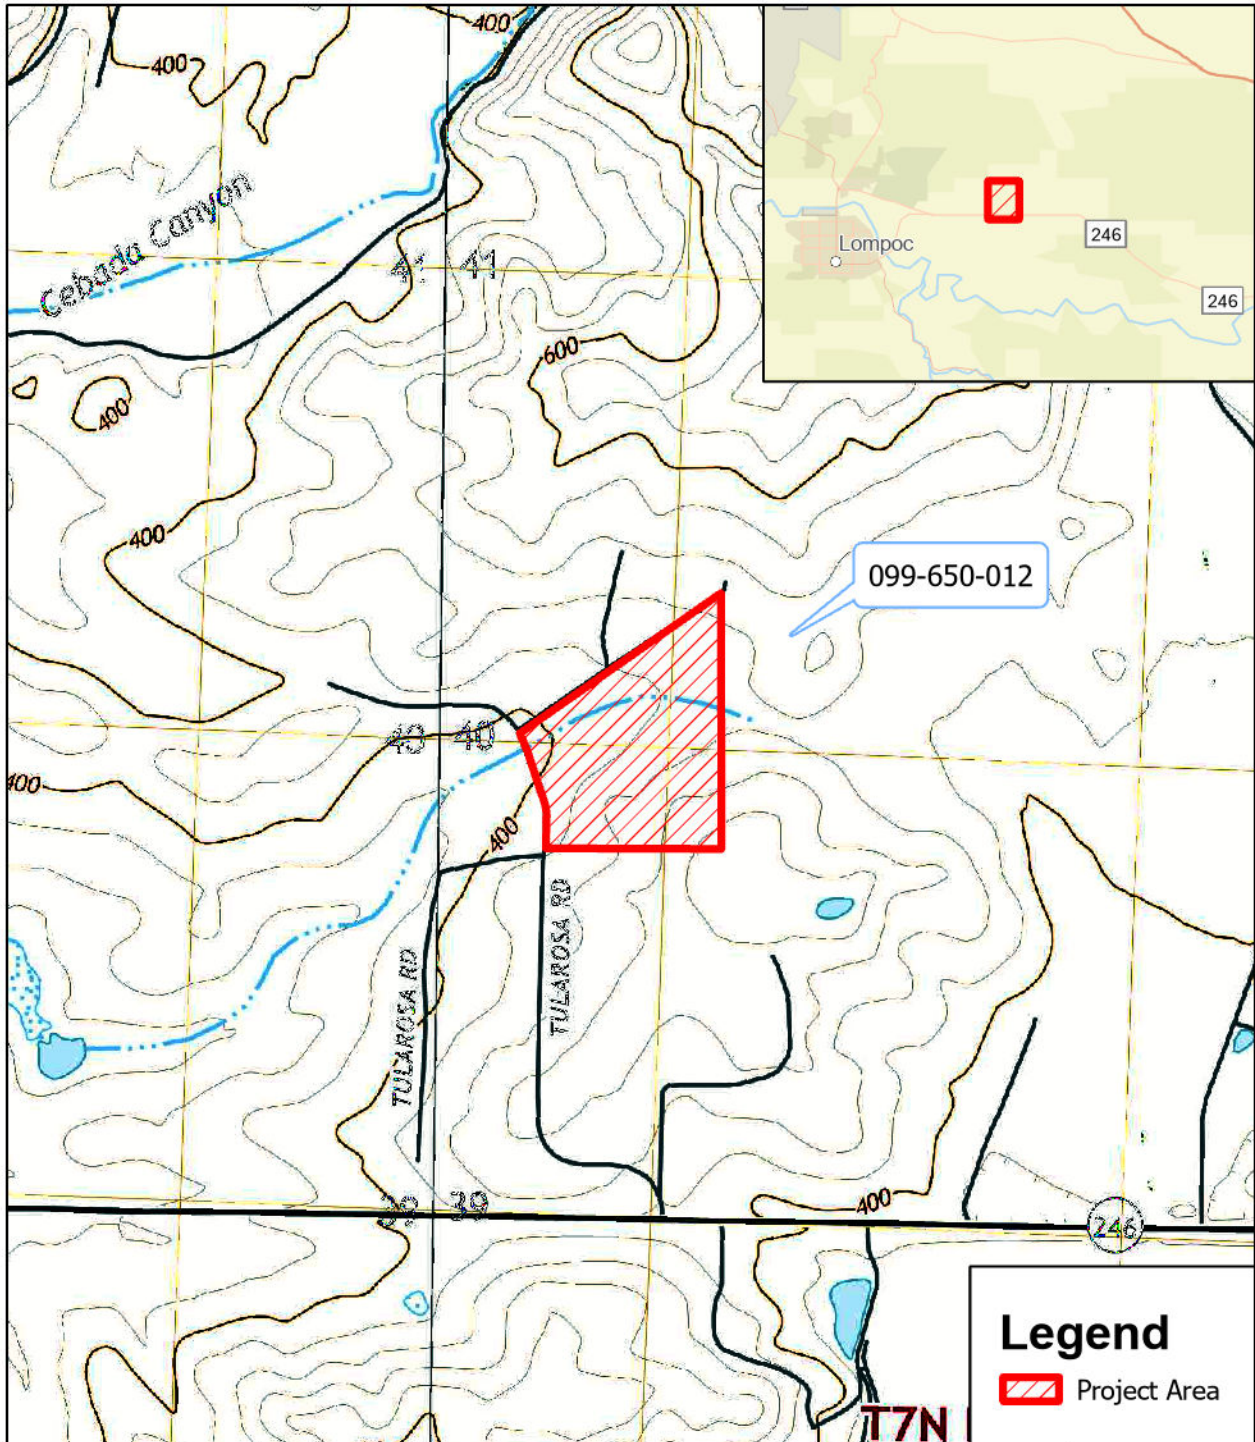

VICINITY MAP

Figure 1

USGS Location Map

1990 Tularosa Road,
Lompoc
Santa Barbara County, CA
T7N R34W

Basemap: U.S. Geological Survey, 2021, USGS
1:24000-scale Quadrangle for Lompoc,
CA 2021
U.S. Geological Survey, 2021, USGS
1:24000-scale Quadrangle for Los Alamos,
CA 2021

Legend

 Project Area