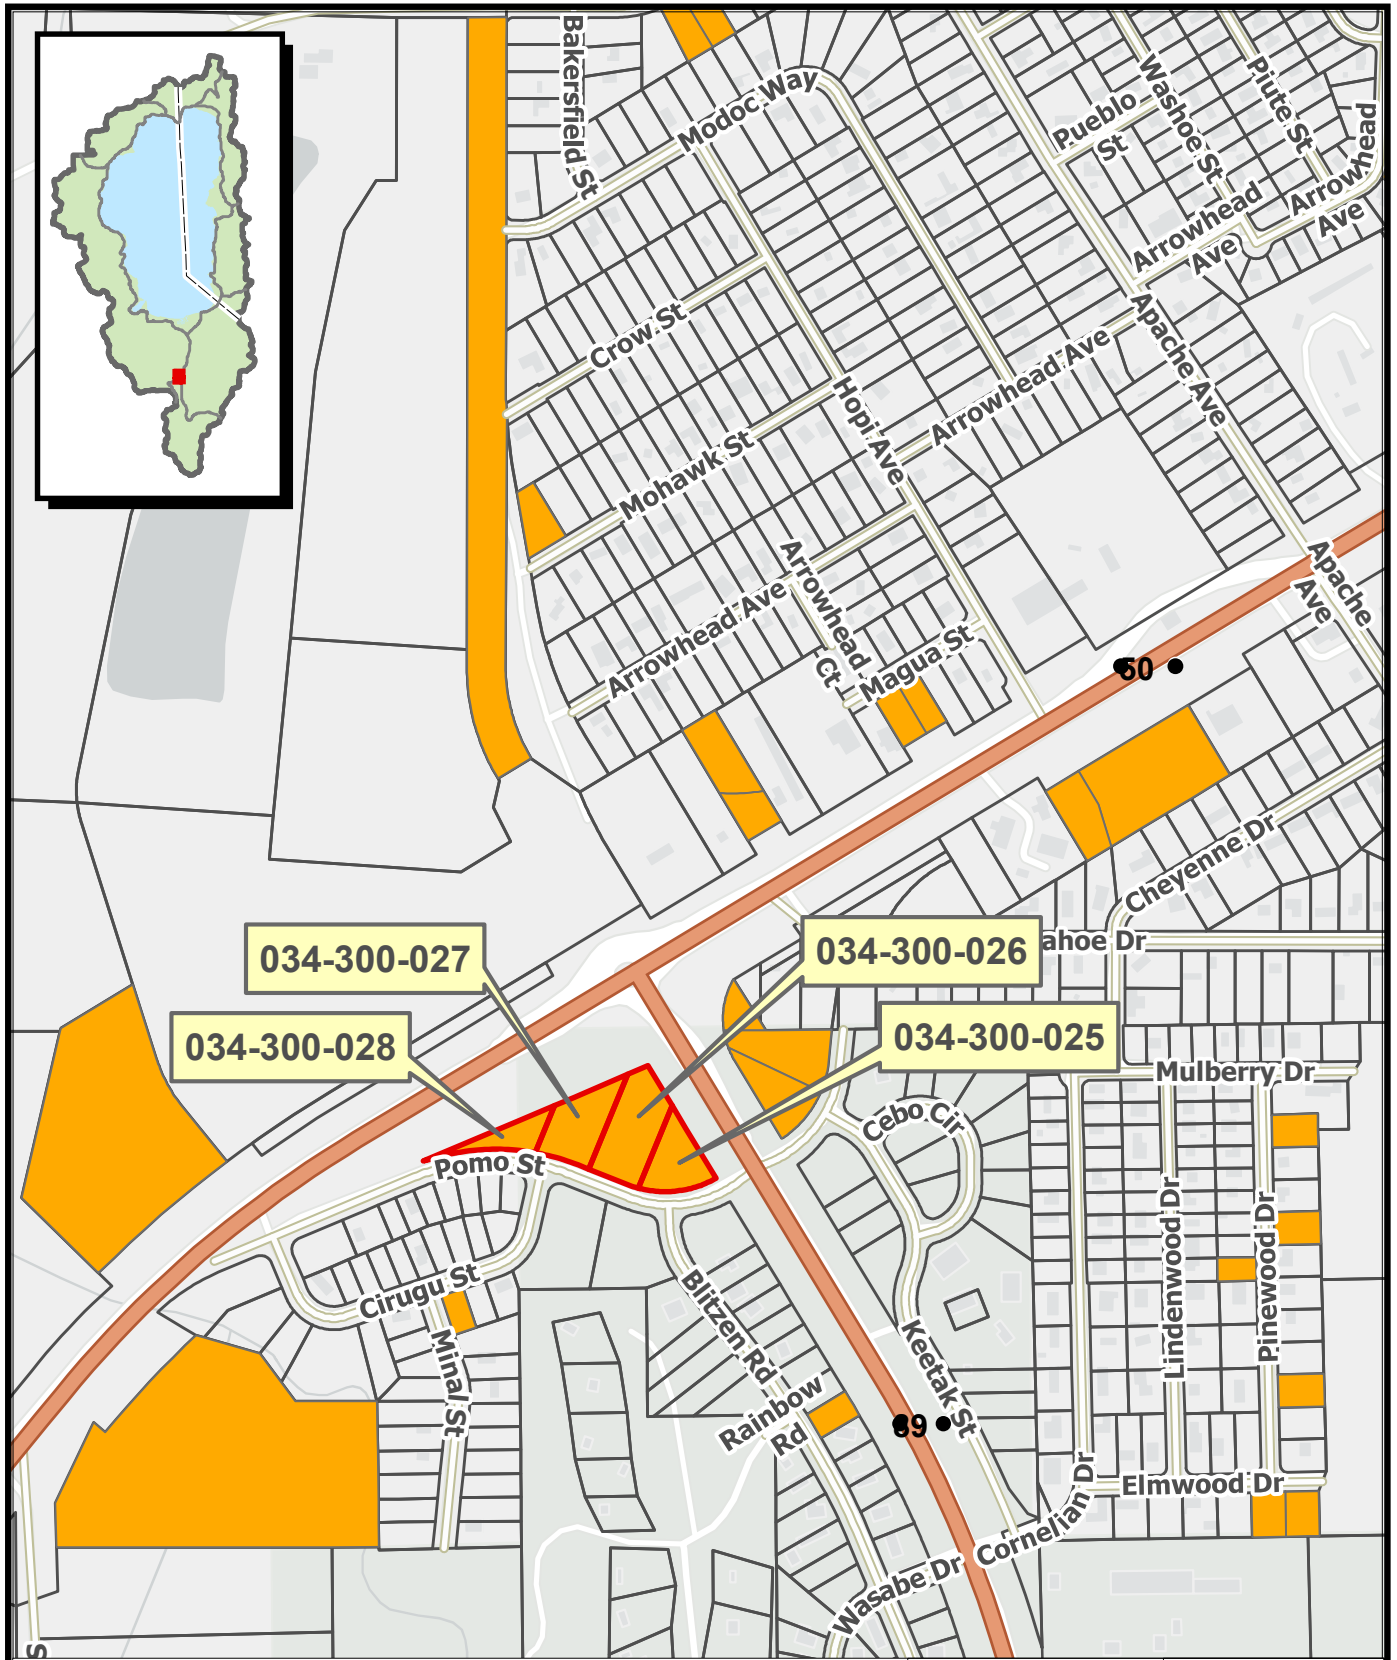

EXHIBIT A

El Dorado Meyers Asset Lands NOE Map

-  LA Parcels
-  Conservancy Ownership

Sources:  
TRPA, CTC

California  
Tahoe Conservancy

July 2024

\*Map for reference purposes only.