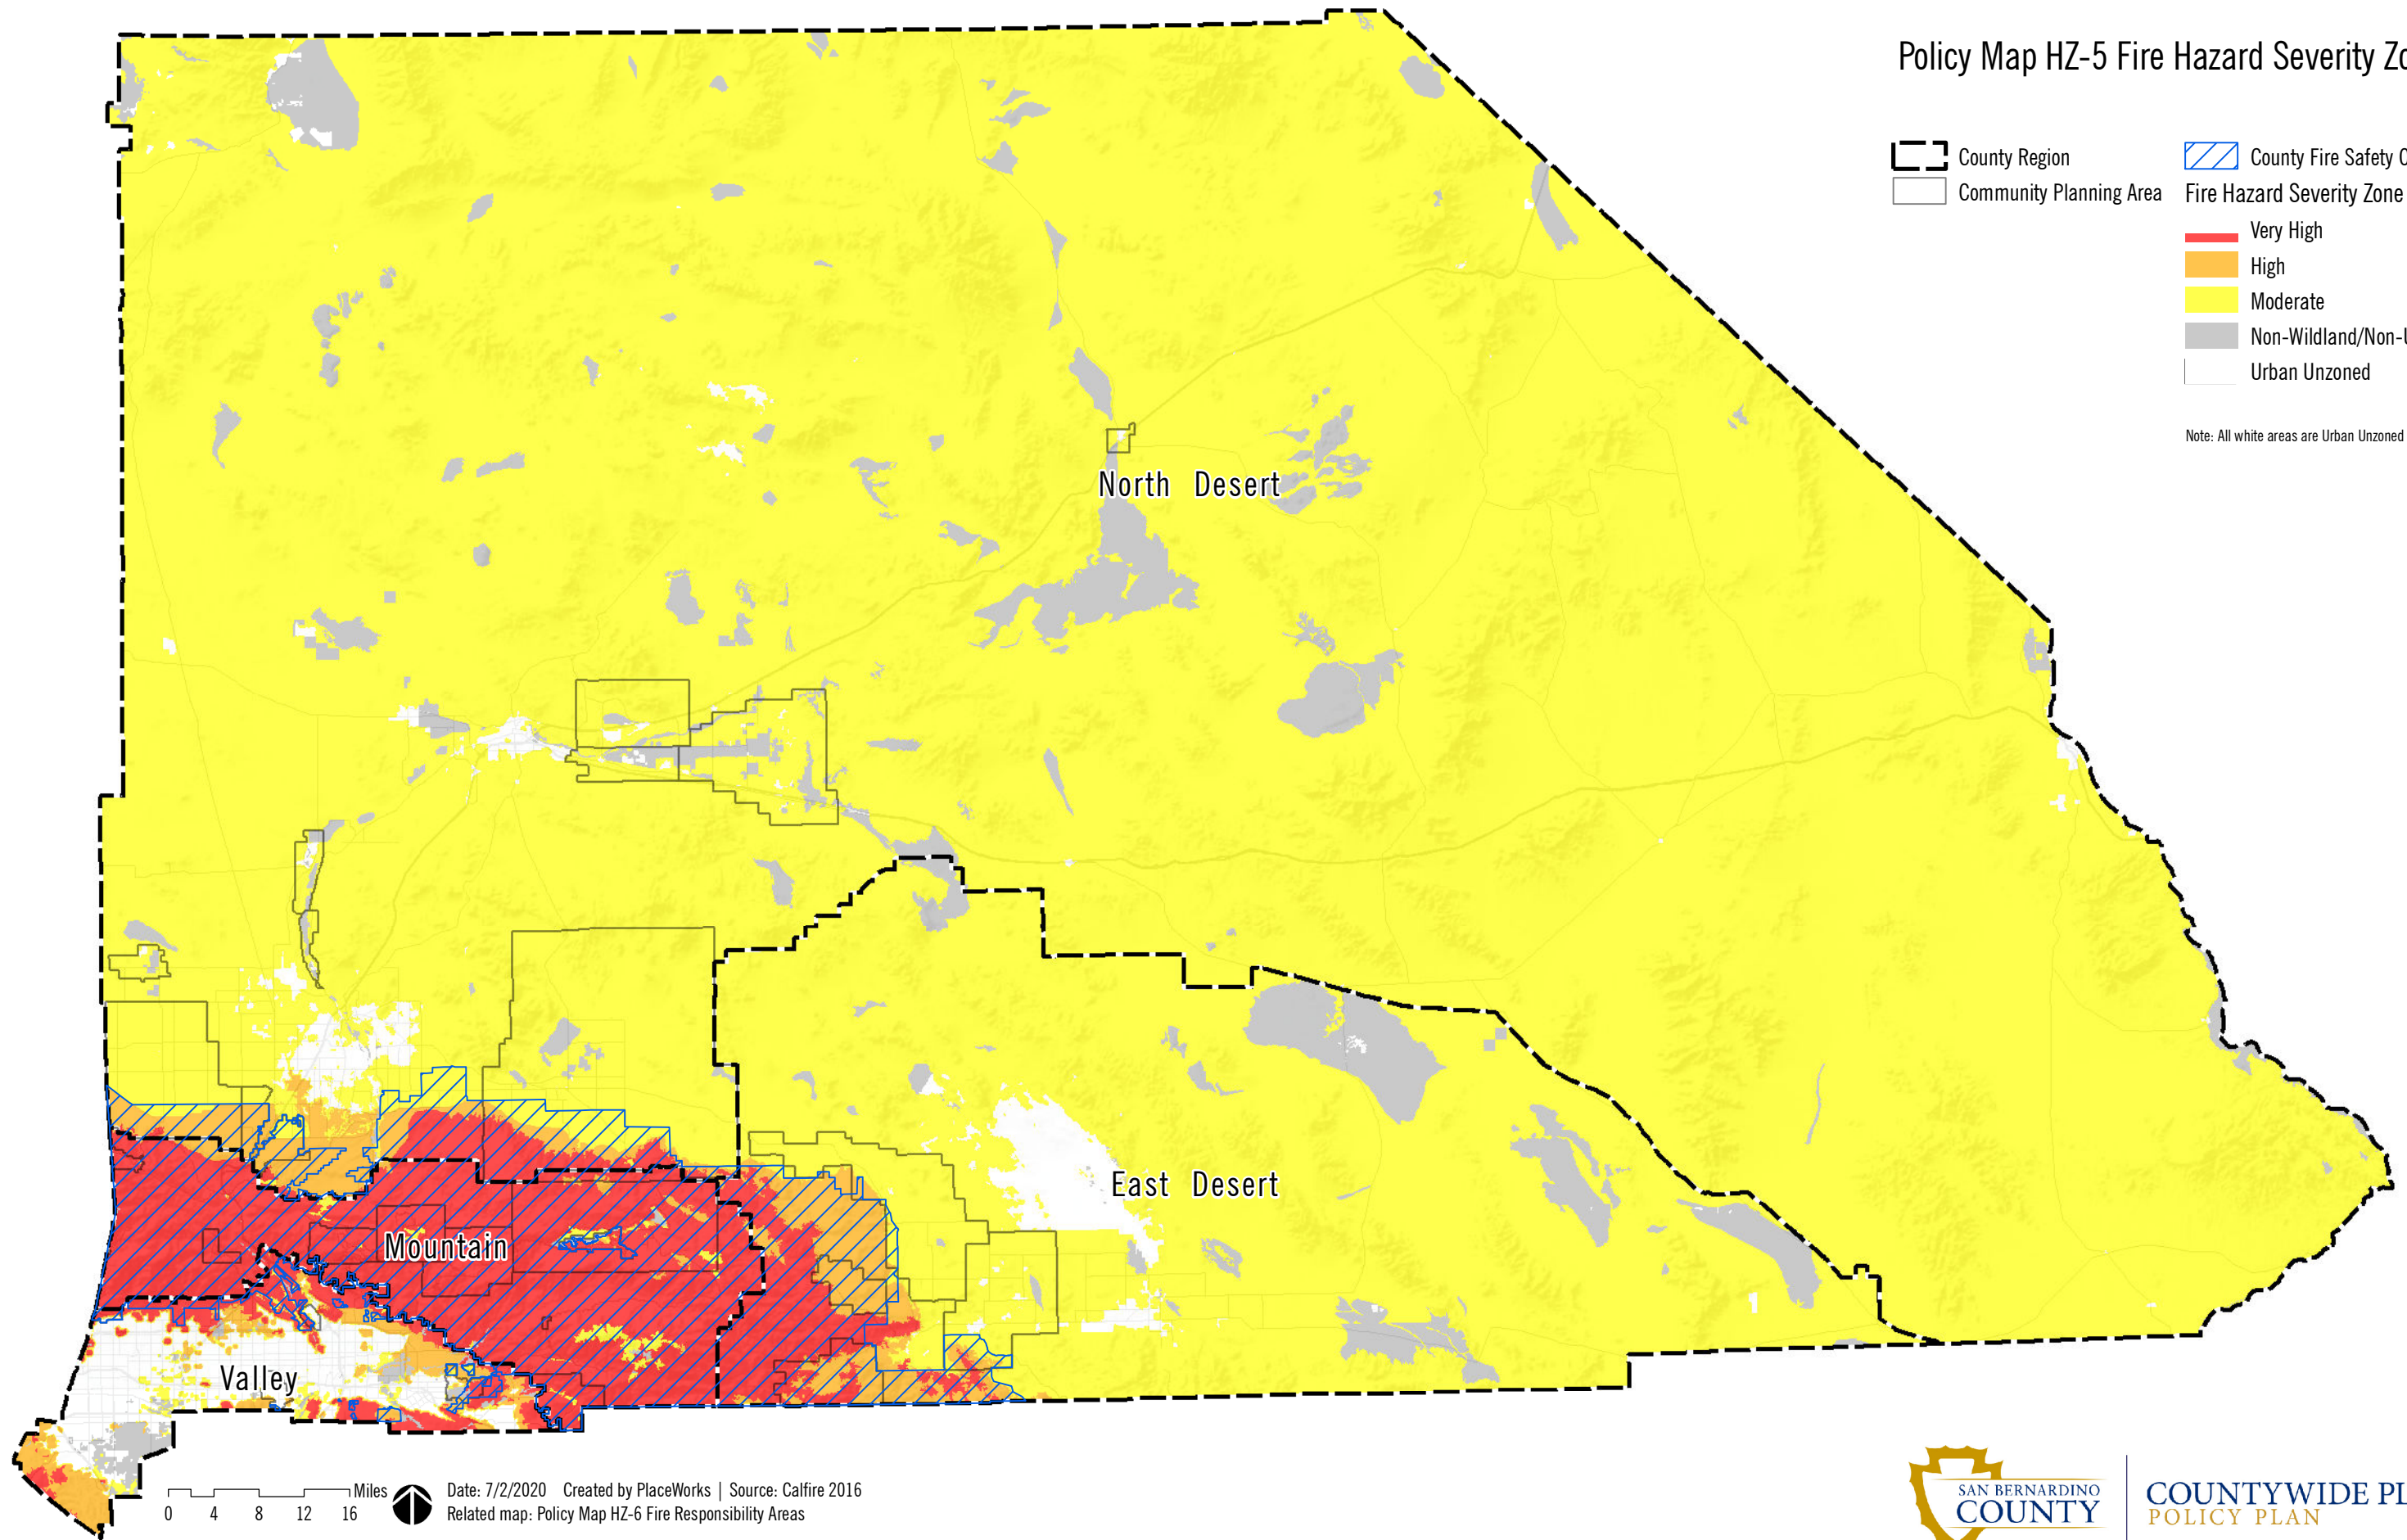

Policy Map HZ-5 Fire Hazard Severity Zones

Note: All white areas are Urban Unzoned

0 4 8 12 16 Miles
Date: 7/2/2020 Created by PlaceWorks | Source: Calfire 2016
Related map: Policy Map HZ-6 Fire Responsibility Areas